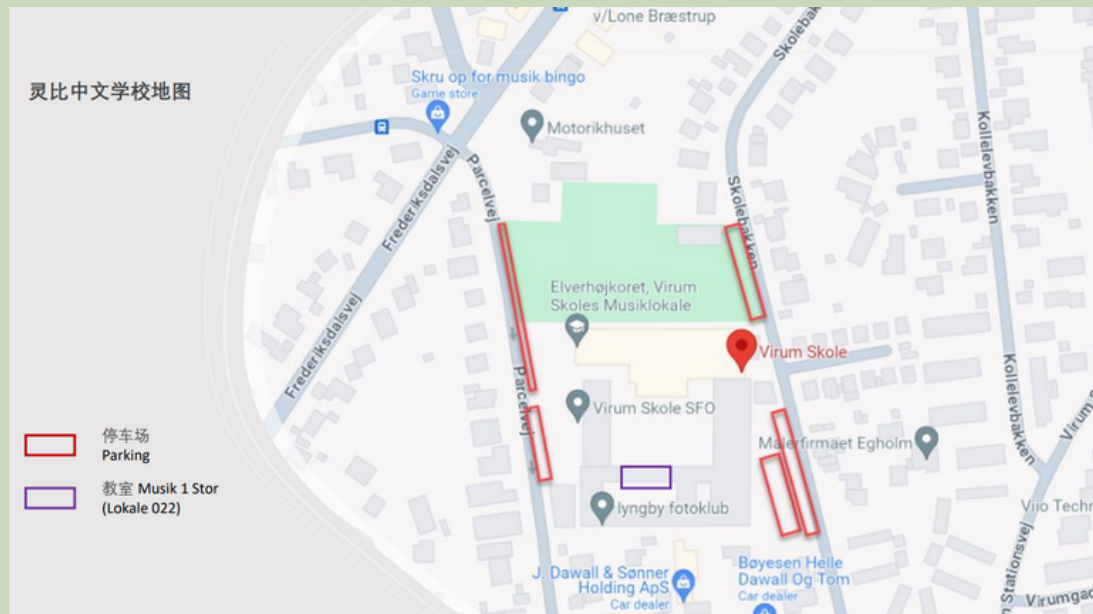

Appendix: 灵比中文学校地图*

Lyngby Chinese School Map*

*该地图专为灵比中文学校校内导航设计。

*This map is specifically designed for the use in navigating the school premises.

CONTACT US

info@zhongwen.dk

More information: www.zhongwen.dk