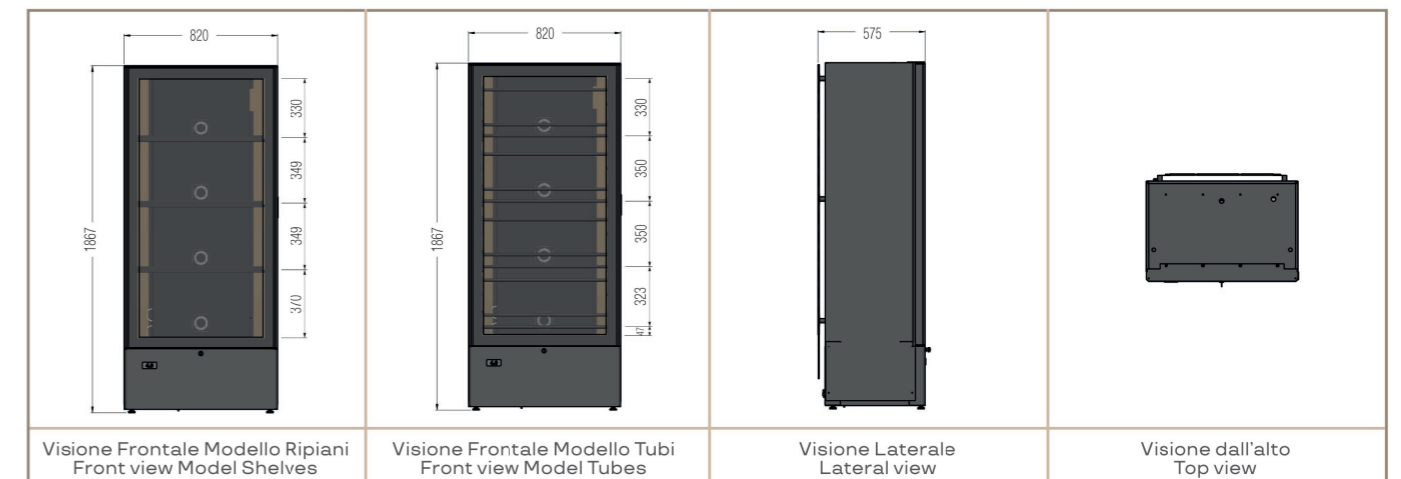

Dimensioni | Dimensions

Allestimenti interni | Internal layout

Modello Model	Allestimento Layout	Capacità Bottiglie bordolesi Capacity Bordolaise bottles	Numero livelli allestimento Number trim levels
A1E1V1SNN	Ripiani in acciaio Steel shelves	144	3
A1E1V1TNN	Tubi in acciaio inclinati Sloping steel tubes	96	4

Dati tecnici | Technical data

  TA 30°C · 55% UR Classe Climatica Climate class	N° (max) Ripiani Shelves Tubi Tubes	Capacità Capacity Lt.	 volt/Ph/Hz	HFC R290	Classe efficienza energetica Efficiency class energy G	Livello pressione sonora Sound pressure level dB	Consumo energetico annuo Annual energy consumption kWh/Anno	 Dimensioni (mm)					 Peso (kg)				
								Larghezza Width mm	Profondità Depth mm	Altezza Height mm	Peso Weight kg	(PZ) (PCS)	Larghezza Width mm	Profondità Depth mm	Altezza Height mm	Peso Weight kg	Vol.A Vol.A mc
+2	144 / 96	360	230/1/50	R290	G	< 38	210	820	575	1867	120	1	890	660	2000	135	1,17