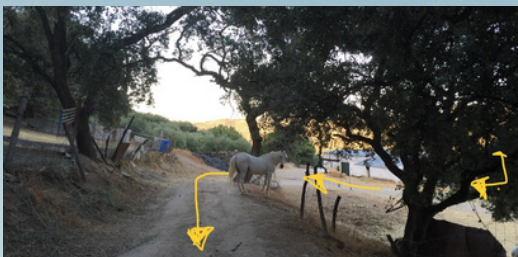

2

N321
About 1 km on, after crossing a bridge,
turn left, opposite this farm at bus shelter

3

Immediately, after passing the
bus shelter, take the right fork

4

1 km slow down for the dogs in the
road at the farm ... there is sharp bend
to the left in track past the house ...

5

You should see this in your mirror, past
the farm!

6

Take a sharp left on this corner and
keep going up ... (ignore any tracks to
the left) - follow the main track

7

As soon as the road levels, look to
the right and turn right at the well!