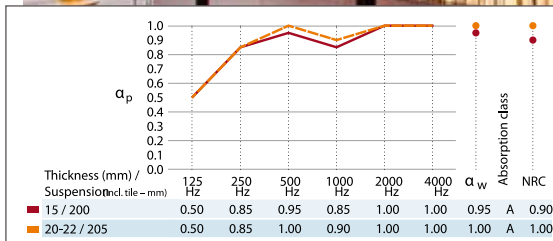

ACOUSTIC MODULAR CEILINGS

ROCKFON COLOURALL

ROCKFON COLORALL CHARCOAL

This black acoustic ceiling tile can be used to create a black ceiling to enhance the aesthetics of spaces like theatres and cinemas while providing excellent sound absorption.

HYGIENIC & MEDICAL

For areas with essential hygiene and cleaning requirements, such as corridors, administration, waiting areas and nursing offices, Rockfon® Medical Standard, Plus, Hygiene Plus and Medical Air is classified to Bacteriological Class B1, B5 and B10. It has a low particle emission resulting in Clean Room Classification ISO Class 3, 4 and 5.