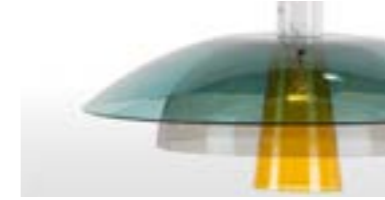

inspiratie