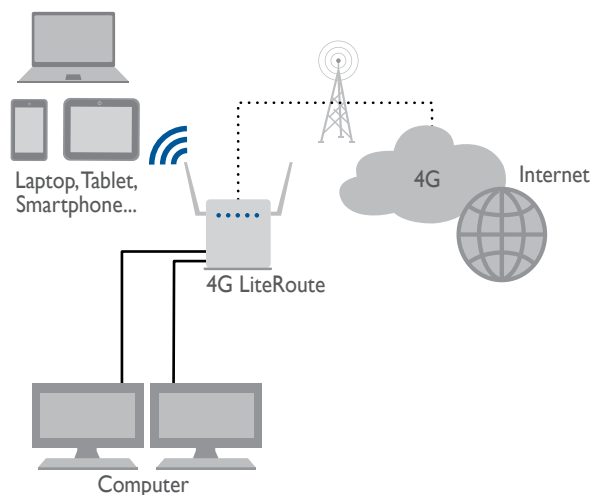

4G LiteRoute is a **latest generation 4G/LTE Router** for the Internet access that doesn't require any xDSL wide band connection.

4G LiteRoute can be used in different application, such as at **home**, in **holiday**, in the **office** or in the shop for the connection of cash registers.

Simple and easy to install, it automatically detects the main operators that have a mobile networks.

Just insert the SIM and connect the devices to the Wi-Fi network or to the LAN ports, you'll be online in few minutes.

You can modify the Router configuration with a PC and a browser through simple web pages.

4G LiteRoute has a **Wi-Fi protected** by password to connect Computer, Tablet or Smartphone.

The connection of wireless devices is performed by simply pressing the **WPS** button.

4G LiteRoute has a double external antenna with **Diversity technology** that optimizes the reception and allows to obtain the maximum performances even when the signal is weak.

It is equipped with a 2 ports 10/100Mbps Ethernet switch and with a 300Mbps (11n) Wi-Fi Access Point.