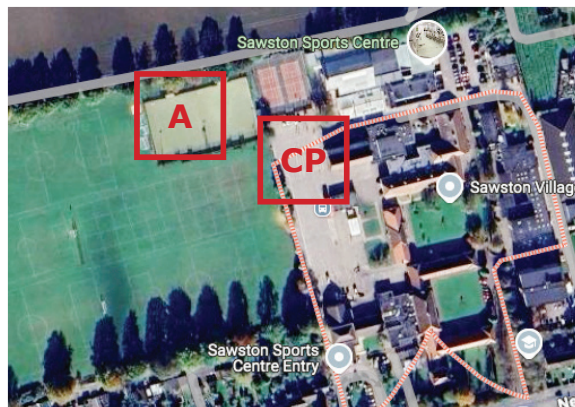

Welcome to Whittlesford Warriors Football Club

CHARTER STANDARD
CLUB

Training Ground - Sawston Village College

Pitch Location:

Sawston Village College

New Road

Sawston

Cambridge CB22 3BP

<https://what3words.com/punt.prance.immune>

On arrival, follow the road to the top of the school premises. The astropitch is located next to the netball courts (marked A in the map above). Please park in the car park area (CP on the map). -

Local Hospital location:

Addenbrooke's 4.8 miles – 14 minutes via the A1301

Addenbrooke's Hospital
Hills Road, Cambridge, CB2 0QQ.
Tel: 01223 245151