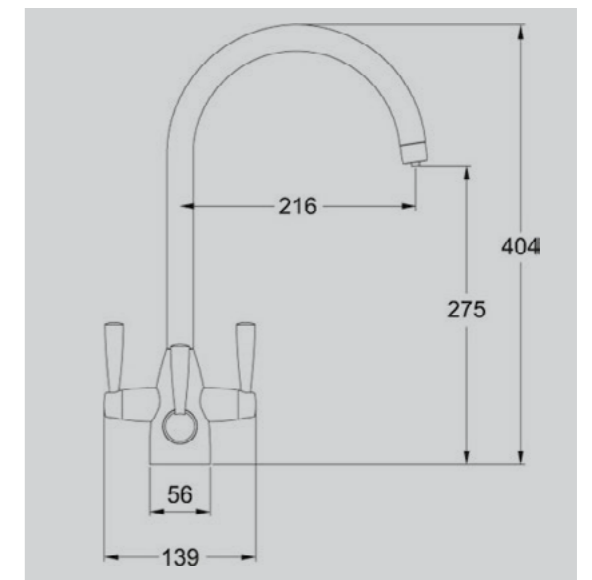

ALSO AVAILABLE IN SILKSTEEL