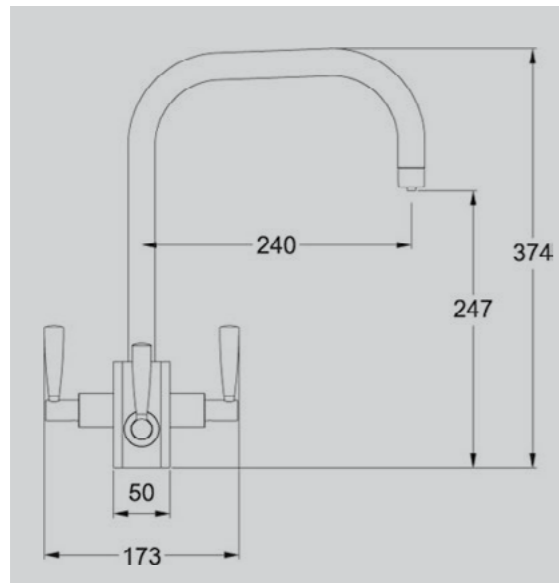

TAP RANGE BROCHURE
FRANKE FILTERFLOW KUBUS/OLYMPUS TAP

QUALITY ASSURED

B330 Franke Kubus Chrome
B331 Franke Kubus Silksteel

THREE WAY
TAP

ALSO AVAILABLE
IN SILKSTEEL

B226 Franke Olympus Chrome
B227 Franke Olympus Silksteel

THREE WAY
TAP

ALSO AVAILABLE
IN SILKSTEEL

TAP RANGE BROCHURE
ABODE 3 WAY GOSFORD/ATLAS TAPS

2 LEVER DESIGN

B335 Gosford Chrome
B336 Gosford Brushed Nickel

THREE WAY
TAP

ALSO AVAILABLE IN
BRUSHED NICKEL

B337 Atlas Chrome
B338 Atlas Brushed Nickel

THREE WAY
TAP

ALSO AVAILABLE IN
BRUSHED NICKEL