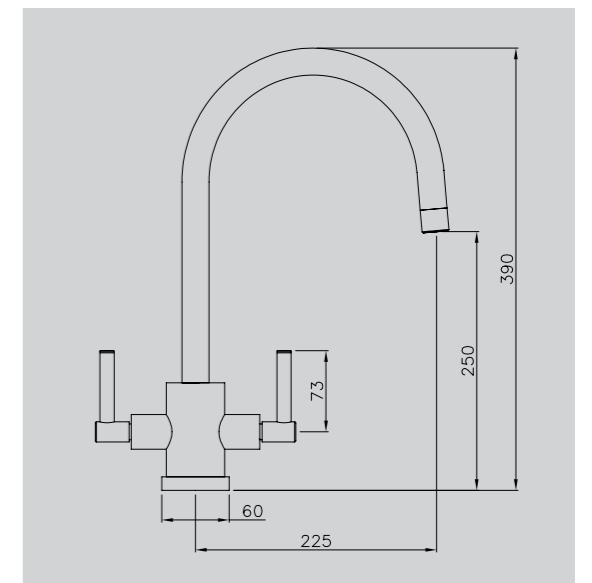

THREE WAY
TAP

ALSO AVAILABLE
IN SILKSTEEL

TAP RANGE BROCHURE
ABODE 3 WAY GOSFORD/ATLAS TAPS

2 LEVER DESIGN

B335 Gosford Chrome
B336 Gosford Brushed Nickel

THREE WAY
TAP

ALSO AVAILABLE IN
BRUSHED NICKEL

B337 Atlas Chrome
B338 Atlas Brushed Nickel

THREE WAY
TAP

ALSO AVAILABLE IN
BRUSHED NICKEL

DRINKING WATER TAPS

Specifications and dimensions are believed to be accurate at the time of printing, however we cannot be held responsible for errors or omissions