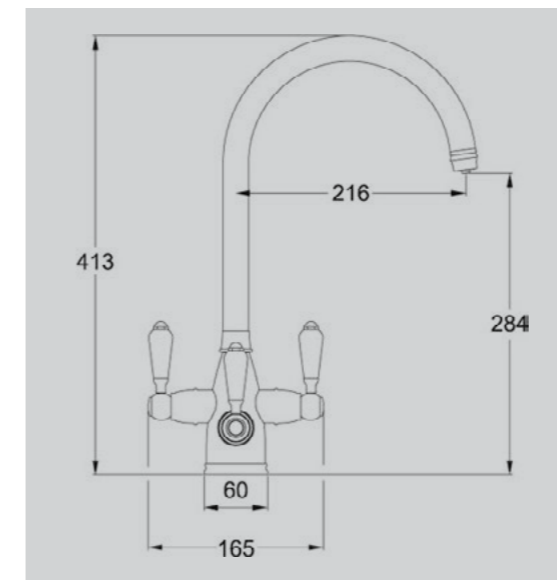

ALSO AVAILABLE IN SILKSTEEL