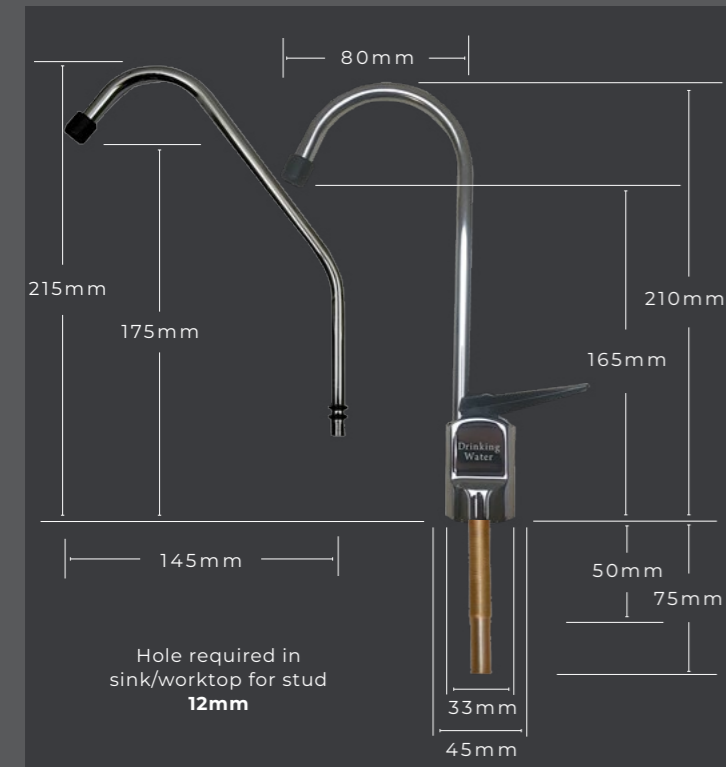

OPTIONAL LOWER BODY

Has smaller diameter for tight corners and also allows longer stud for thick worktops

INTERMEDIATE SIZE

Fits right in the middle of the current range

7" SPOUT

Not too long, not too short. Will still reach the sink from worktop but not overly long so that it's in the way. High enough for kettles and carafes but not too high that it overpowers existing tap

LONG LEVER

Easy for the elderly, children or arthritis sufferers

CERAMIC DISC VALVE

For easy, smooth operation and greater reliability. Can also be easily cleaned or replaced in situ

DIMENSIONS

ALSO AVAILABLE IN
BRUSHED NICKEL

TAP RANGE BROCHURE
APL DUO TAPS

TWO IN ONE

B15PDUO
Chrome Push Fit Duo

DUO FAUCET RANGE

The Duo range are available with the popular pushfit stem plus they are all laser printed with "Drinking Water", in addition each one will be supplied with both standard and long reach spouts so that you will always have both types available for installation. Simply use which one is required and discard the other.

TAP RANGE BROCHURE
APL QUARTER TURN MULTI TAPS

6 OPTIONS IN ONE TAP

B15QTMULTI

6 IN 1 QUARTER TURN PUSH FIT MULTI TAP

This unique tap brings 6 options in one box. 3 different handles and 2 different spouts means that just one product will provide a choice of 6 styles from 1 box. So easy, so useful, so cost efficient. You are sure to find a style that will suit your kitchen and this tap comes with quarter turn ceramic disc operation.