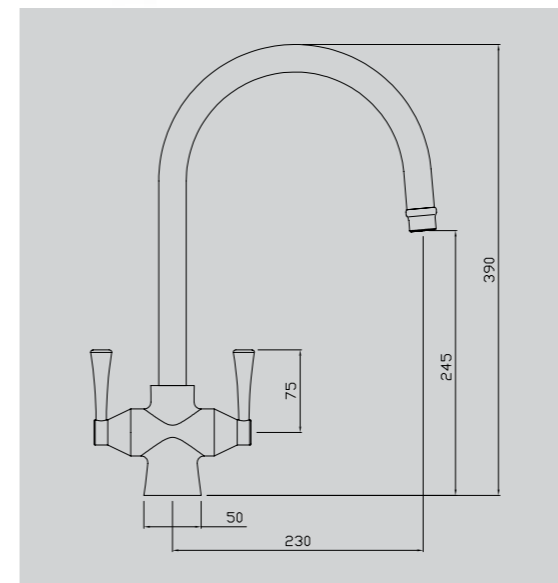

OPTIONAL LOWER BODY

Has smaller diameter for tight corners and also allows longer stud for thick worktops

INTERMEDIATE SIZE

Fits right in the middle of the current range

7" SPOUT

Not too long, not too short. Will still reach the sink from worktop but not overly long so that it's in the way. High enough for kettles and carafes but not too high that it overpowers existing tap

THREE WAY
TAP

ALSO AVAILABLE
IN SILKSTEEL

TAP RANGE BROCHURE
ABODE 3 WAY GOSFORD/ATLAS TAPS

2 LEVER DESIGN

B335 Gosford Chrome
B336 Gosford Brushed Nickel

THREE WAY
TAP

ALSO AVAILABLE IN
BRUSHED NICKEL

B337 Atlas Chrome
B338 Atlas Brushed Nickel

THREE WAY
TAP

ALSO AVAILABLE IN
BRUSHED NICKEL

DRINKING WATER TAPS

Specifications and dimensions are believed to be accurate at the time of printing, however we cannot be held responsible for errors or omissions