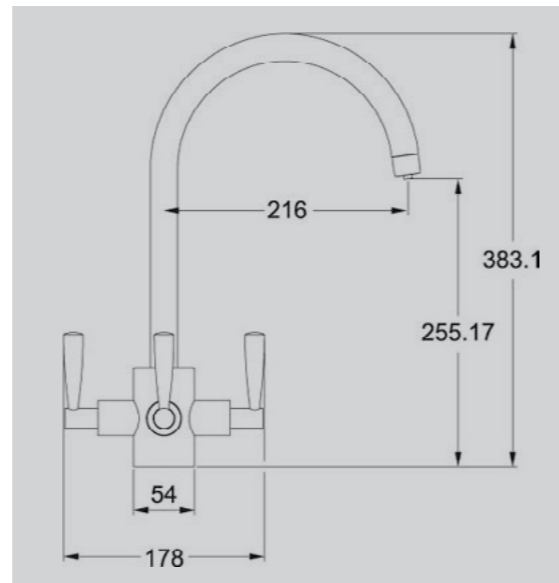

THREE WAY
TAP

ALSO AVAILABLE
IN SILKSTEEL

TAP RANGE BROCHURE
ABODE 3 WAY GOSFORD/ATLAS TAPS

2 LEVER DESIGN

B335 Gosford Chrome
B336 Gosford Brushed Nickel

THREE WAY
TAP

ALSO AVAILABLE IN
BRUSHED NICKEL

B337 Atlas Chrome
B338 Atlas Brushed Nickel

THREE WAY
TAP

ALSO AVAILABLE IN
BRUSHED NICKEL

DRINKING WATER TAPS

Specifications and dimensions are believed to be accurate at the time of printing, however we cannot be held responsible for errors or omissions