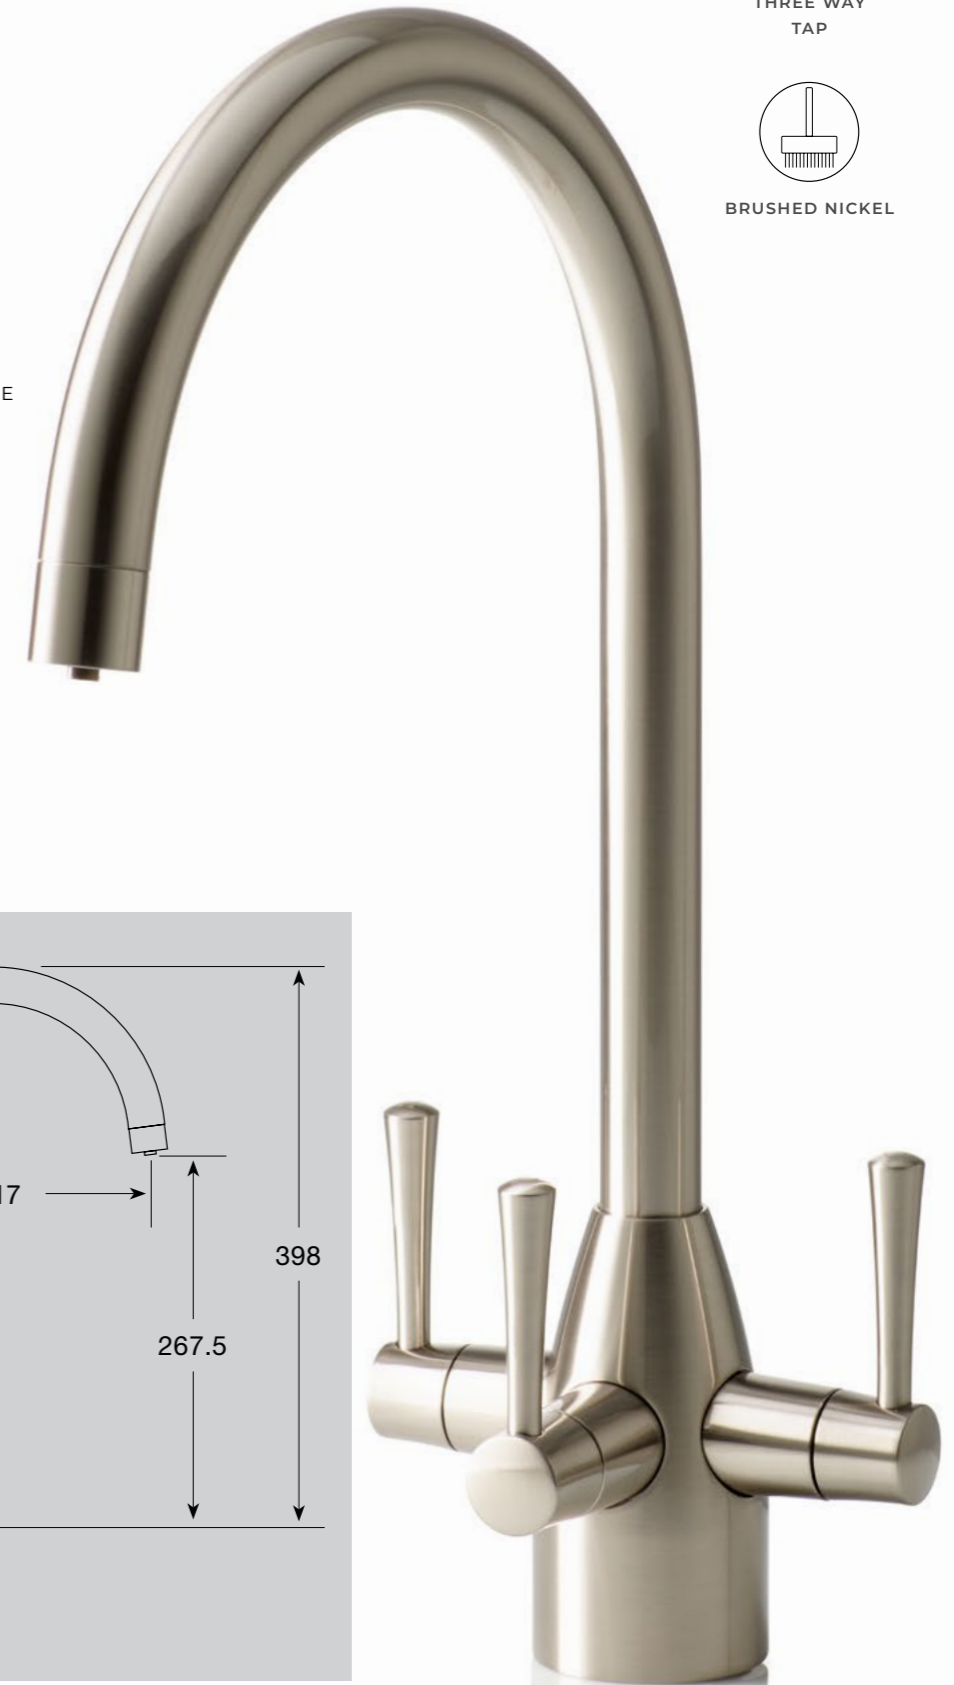

CUSTOM-MADE

B431 BN APL Stratus

THREE WAY
TAP

BRUSHED NICKEL

BEAUTIFUL SOFT FLOWING SHAPE
WITH BRUSHED NICKEL FINISH.

Perfect in Shaker or
Cottage style kitchens.