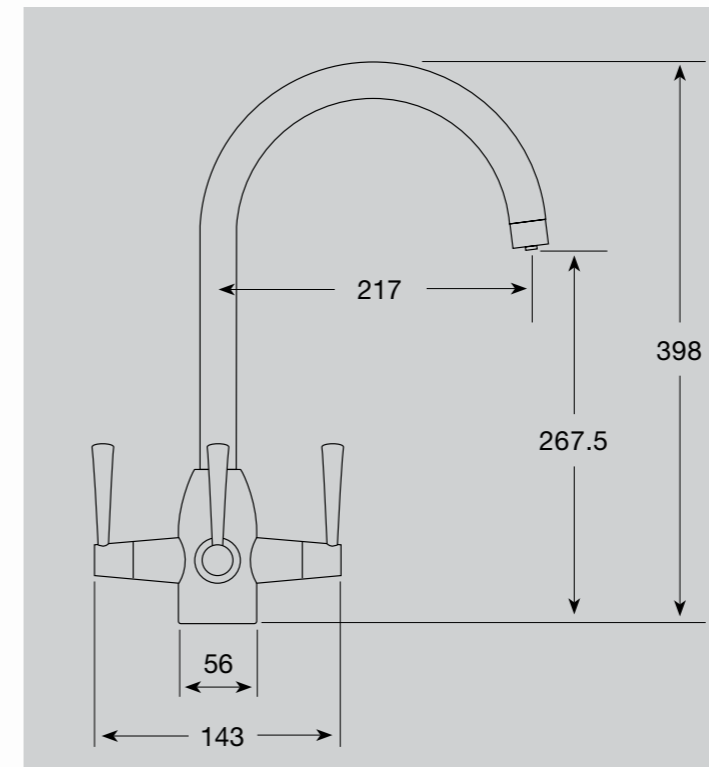

CUSTOM-MADE

B431 APL Stratus

THREE WAY
TAP

MODERN VERSION OF A STYLISH
PAST ERA, WITH CHROME FINISH.

Perfect for Shaker or Cottage
style kitchens.

CUSTOM-MADE

B431 BN APL Stratus

THREE WAY
TAP

BRUSHED NICKEL

BEAUTIFUL SOFT FLOWING SHAPE
WITH BRUSHED NICKEL FINISH.

Perfect in Shaker or
Cottage style kitchens.