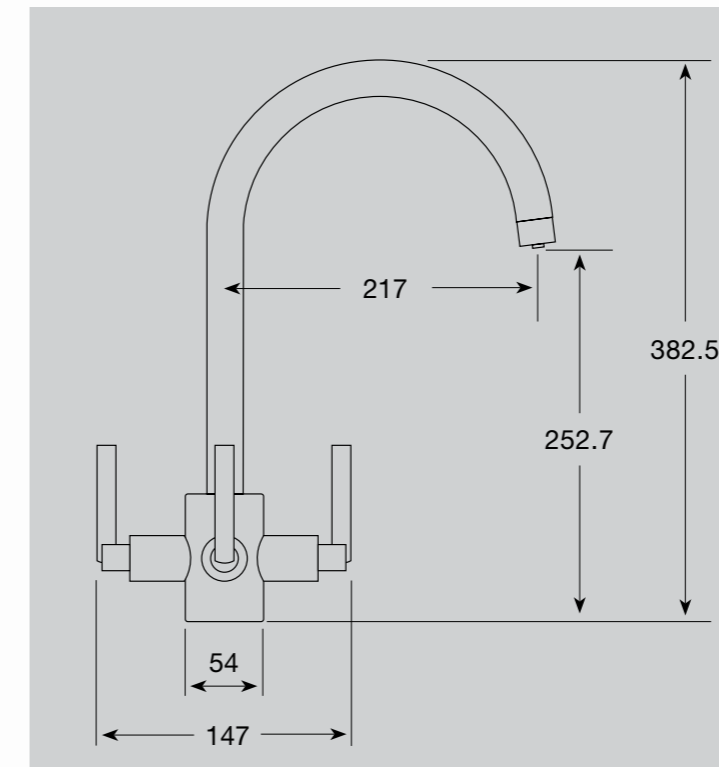

CUSTOM-MADE

B430 APL Cirrus

THREE WAY
TAP

ULTRA MODERN WITH HIGH
GLOSS CHROME STYLED FINISH.

Perfect in old or new style kitchens.

CUSTOM-MADE

B430 BN APL Cirrus

THREE WAY
TAP

BRUSHED NICKEL

CONTEMPORARY STYLING WITH
BRUSHED NICKEL FINISH FOR STYLE.

Perfect in old or new style kitchens.