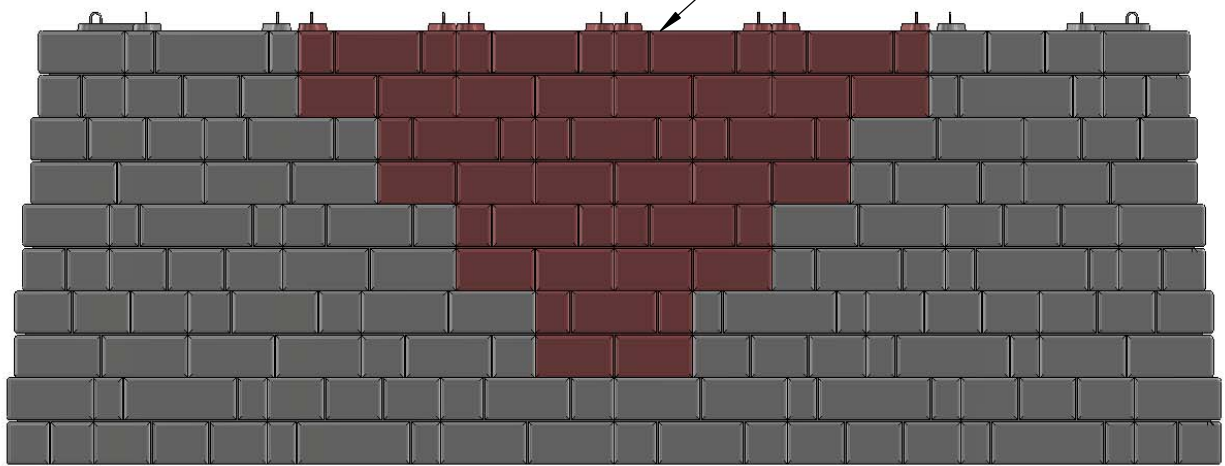

43 5/8"

SHORT BLOCK

SHORT BLOCKS IN RED

DRAWN BY	DATE
DAN BALLING	12/12/2013

16500 SOUTH 500 WEST
BLUFFDALE, UTAH 84065
PHONE: (801) 571-2028

TITLE:
DOUBLE 90° OUTSIDE CORNER

DWG NO.	C-03
---------	------

SCALE: 1: 50	SHEET 1 OF 1
--------------	--------------