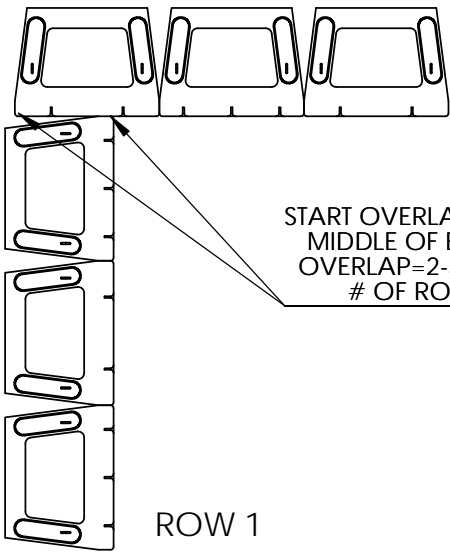

BUTT-JOINT INSIDE CORNER DETAIL

DRAWN BY	DATE
DAN BALLING	12/12/2013
16500 SOUTH 500 WEST BLUFFDALE, UTAH 84065 PHONE: (801) 571-2028	

TITLE:	BUTT-JOINT INSIDE CORNER
DWG NO.	WD-2
SCALE: 1: 60	SHEET 1 OF 1