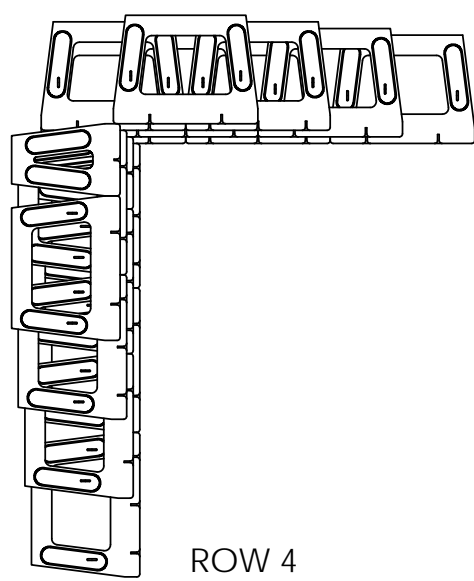

BUTT-JOINT INSIDE CORNER DETAIL

DRAWN BY	DATE
DAN BALLING	12/12/2013
16500 SOUTH 500 WEST BLUFFDALE, UTAH 84065 PHONE: (801) 571-2028	

TITLE:	BUTT-JOINT INSIDE CORNER
DWG NO.	WD-2
SCALE: 1: 60	SHEET 1 OF 1