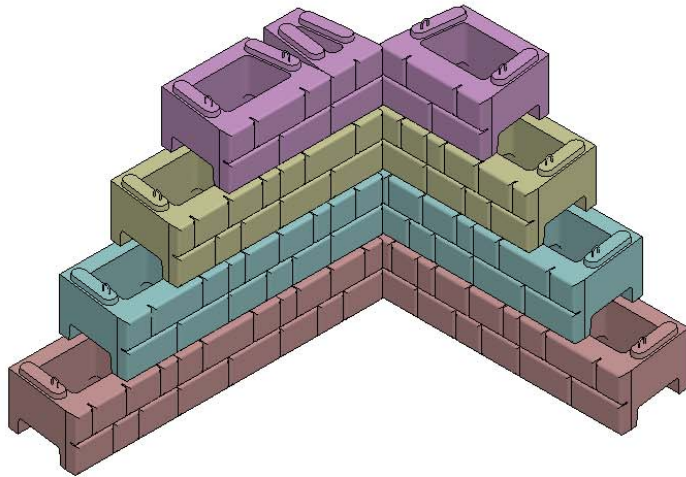

BUTT-JOINT INSIDE CORNER DETAIL

DRAWN BY	DATE
DAN BALLING	12/12/2013
16500 SOUTH 500 WEST BLUFFDALE, UTAH 84065 PHONE: (801) 571-2028	

TITLE:	BUTT-JOINT INSIDE CORNER
DWG NO.	WD-2
SCALE: 1: 60	SHEET 1 OF 1