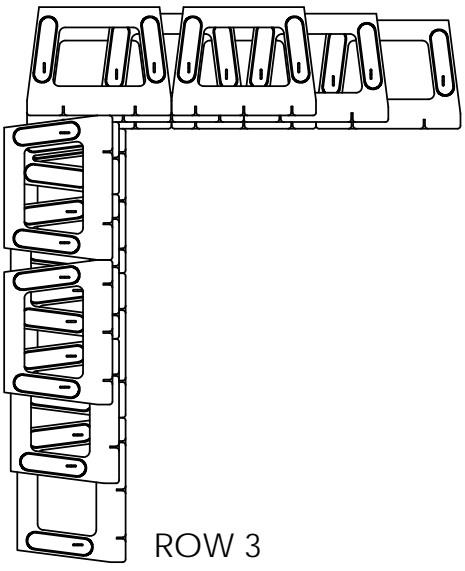

BUTT-JOINT INSIDE CORNER DETAIL

DRAWN BY	DATE
DAN BALLING	12/12/2013
16500 SOUTH 500 WEST BLUFFDALE, UTAH 84065 PHONE: (801) 571-2028	

TITLE:	BUTT-JOINT INSIDE CORNER
DWG NO.	WD-2
SCALE: 1: 60	SHEET 1 OF 1