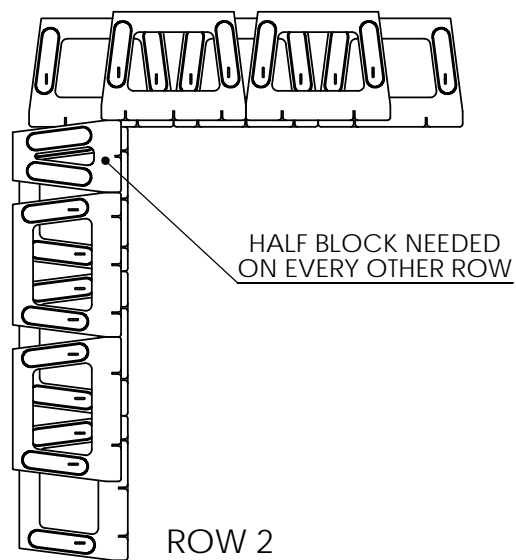

BUTT-JOINT INSIDE CORNER DETAIL

DRAWN BY	DATE
DAN BALLING	12/12/2013
16500 SOUTH 500 WEST BLUFFDALE, UTAH 84065 PHONE: (801) 571-2028	

TITLE:	BUTT-JOINT INSIDE CORNER
DWG NO.	WD-2
SCALE: 1: 60	SHEET 1 OF 1