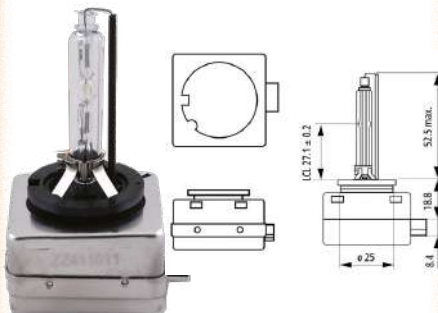

N-3065

Lamp
Ampoule
HB3
65W 12V
P20D

N-3070

Lamp
Ampoule
HB4
55W 12V
P22D

N-3071

Lamp
Ampoule
HB5
65/55W 12V
PX29T

N-3100P

Lamp
Ampoule
Xenon D1S
35W 12/24V
6000K PREMIUM

N-3110P

Lamp
Ampoule
Xenon D2R
35W 12/24V
6000K PREMIUM

N-3105P

Lamp
Ampoule
Xenon D2S
35W 12/24V
6000K PREMIUM

N-3115P

Lamp
Ampoule
Xenon
D3S 35W 6000K 12/24V
PREMIUM

N-3120P

Lamp
Ampoule
Xenon
D4S 35W 6000K 12/24V
PREMIUM