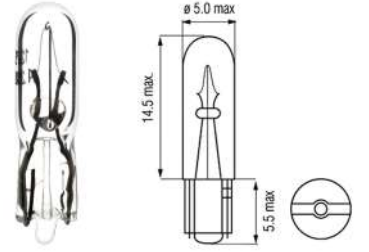

N-3025

Lamp
 Ampoule
 21/5W 12V
 BAY15D

N-3030

Lamp
 Ampoule
 21/5W 24V
 BAY15D

N-3200

Lamp
 Ampoule
 1,2W 12V
 Wedge T5

N-3201

Lamp
 Ampoule
 1,2W 24V
 Wedge T5