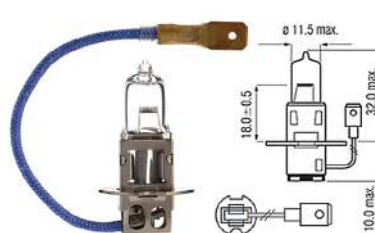

N-3045

Lamp
Ampoule
H1
55W 12V
P14,5S

N-3047

Lamp
Ampoule
H1
70W 24V
P14,5S

N-3046

Lamp
Ampoule
H3
55W 12V
PK22S

N-3048

Lamp
Ampoule
H3
70W 24V
PK22S