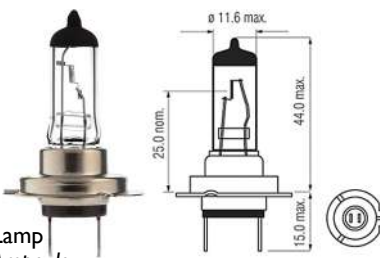

Lamp
Ampoule
H7
55W 12V
PX26D

PREMIUM

N-3056P