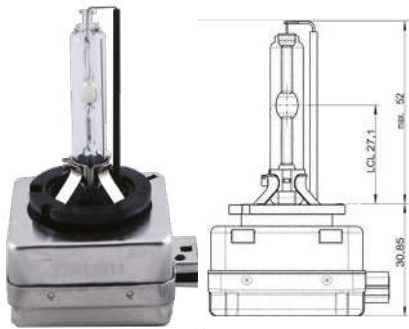

Lamp
Ampoule
Xenon D1S
35W 12/24V
6000K PREMIUM

N-3110P