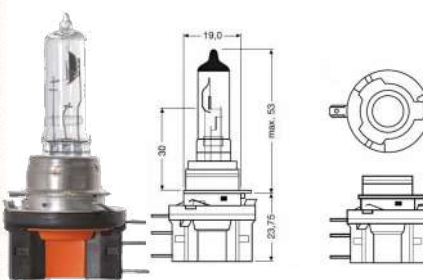

Lamp
Ampoule
H15
15/55W 12V
PGJ23T-1

N-3061