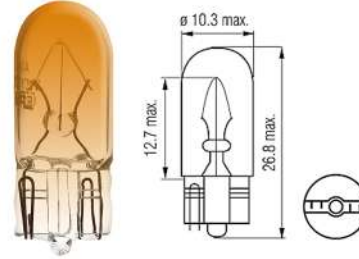

N-3028

Lamp
Ampoule
21/4W 12V
BAZI5D

N-3024

Lamp
Ampoule
21/5W 12V
BAY15D

N-3025

Lamp
Ampoule
21/5W 12V
BAY15D

N-3030

Lamp
Ampoule
21/5W 24V
BAY15D

N-3200

Lamp
Ampoule
1,2W 12V
Wedge T5

N-3201

Lamp
Ampoule
1,2W 24V
Wedge T5

N-3203

Lamp
Ampoule
3W 12V
Wedge T10

N-3204

Lamp Amber
Ampoule Ambre
3W 12V
Wedge T10

N-3205

Lamp
Ampoule
5W 12V
Wedge T10