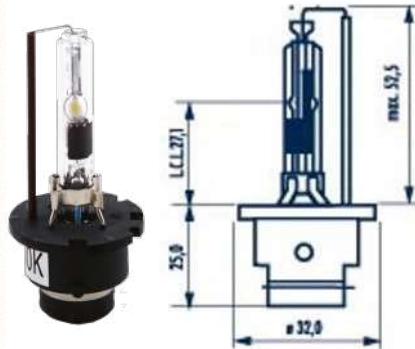

N-3070

Lamp
Ampoule
HB4
55W 12V
P22D

N-3071

Lamp
Ampoule
HB5
65/55W 12V
PX29T

N-3100P

Lamp
Ampoule
Xenon D1S
35W 12/24V
6000K PREMIUM

N-3110P

Lamp
Ampoule
Xenon D2R
35W 12/24V
6000K PREMIUM