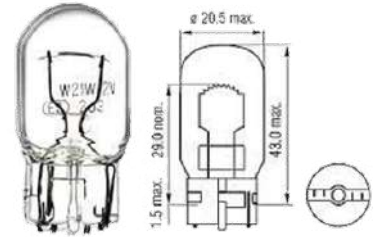

Lamp
Ampoule
21W 12V
Wedge T20

N-3209