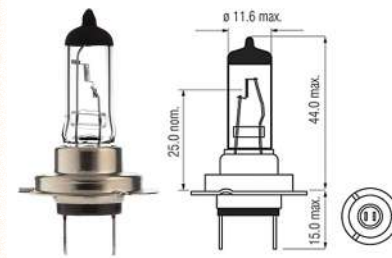

N-3055

N-3055P

Lamp
 Ampoule
 H7
 55W 12V
 PX26D

PREMIUM

N-3056P

Lamp
 Ampoule
 H7
 70W 24V
 PX26D
 PREMIUM

N-3059

Lamp
 Ampoule
 H8
 35W 12V
 PGJ19-1