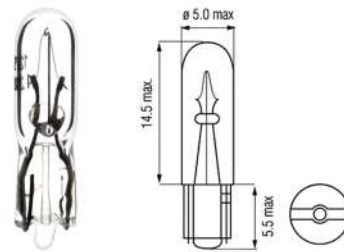

N-3025

Lamp
 Ampoule
 21/5W 12V
 BAY15D

N-3030

Lamp
 Ampoule
 21/5W 24V
 BAY15D

N-3200

Lamp
 Ampoule
 1,2W 12V
 Wedge T5

N-3201

Lamp
 Ampoule
 1,2W 24V
 Wedge T5