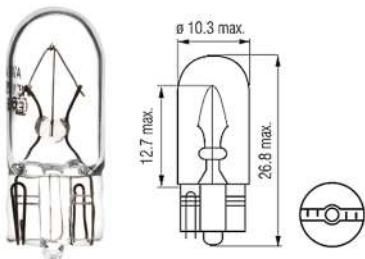

N-3028

Lamp
Ampoule
21/4W 12V
BAZI5D

N-3024

Lamp
Ampoule
21/5W 12V
BAY15D

N-3025

Lamp
Ampoule
21/5W 12V
BAY15D

N-3030

Lamp
Ampoule
21/5W 24V
BAY15D

N-3200

Lamp
Ampoule
1,2W 12V
Wedge T5

N-3201

Lamp
Ampoule
1,2W 24V
Wedge T5

N-3203

Lamp
Ampoule
3W 12V
Wedge T10

N-3204

Lamp Amber
Ampoule Ambre
3W 12V
Wedge T10

N-3205

Lamp
Ampoule
5W 12V
Wedge T10