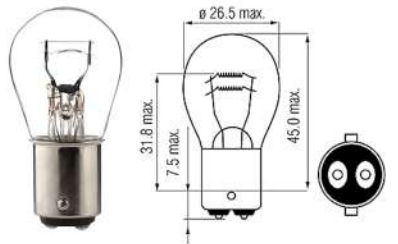

N-3028

Lamp
Ampoule
21/4W 12V
BAZI5D

N-3024

Lamp
Ampoule
21/5W 12V
BAY15D

N-3025

Lamp
Ampoule
21/5W 12V
BAY15D

N-3030

Lamp
Ampoule
21/5W 24V
BAY15D

N-3200

Lamp
Ampoule
1,2W 12V
Wedge T5

N-3201

Lamp
Ampoule
1,2W 24V
Wedge T5

N-3203

Lamp
Ampoule
3W 12V
Wedge T10

N-3204

Lamp Amber
Ampoule Ambre
3W 12V
Wedge T10

N-3205

Lamp
Ampoule
5W 12V
Wedge T10