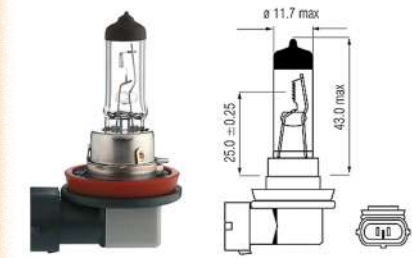

N-3055

N-3055P

Lamp
 Ampoule
 H7
 55W 12V
 PX26D

PREMIUM

N-3056P

Lamp
 Ampoule
 H7
 70W 24V
 PX26D
 PREMIUM

N-3059

Lamp
 Ampoule
 H8
 35W 12V
 PGJ19-1