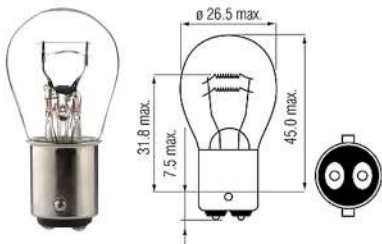

N-3028

Lamp
Ampoule
21/4W 12V
BAZI5D

N-3024

Lamp
Ampoule
21/5W 12V
BAY15D

N-3025

Lamp
Ampoule
21/5W 12V
BAY15D

N-3030

Lamp
Ampoule
21/5W 24V
BAY15D

N-3200

Lamp
Ampoule
1,2W 12V
Wedge T5

N-3201

Lamp
Ampoule
1,2W 24V
Wedge T5

N-3203

Lamp
Ampoule
3W 12V
Wedge T10

N-3204

Lamp Amber
Ampoule Ambre
3W 12V
Wedge T10

N-3205

Lamp
Ampoule
5W 12V
Wedge T10