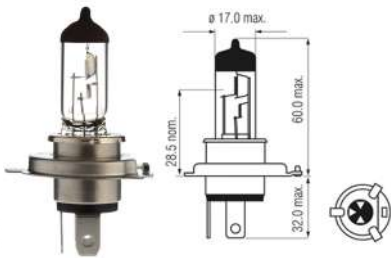

N-3050

N-3050P

Lamp
Ampoule
H4 - P43T
60/55W 12V

PREMIUM

N-3051P