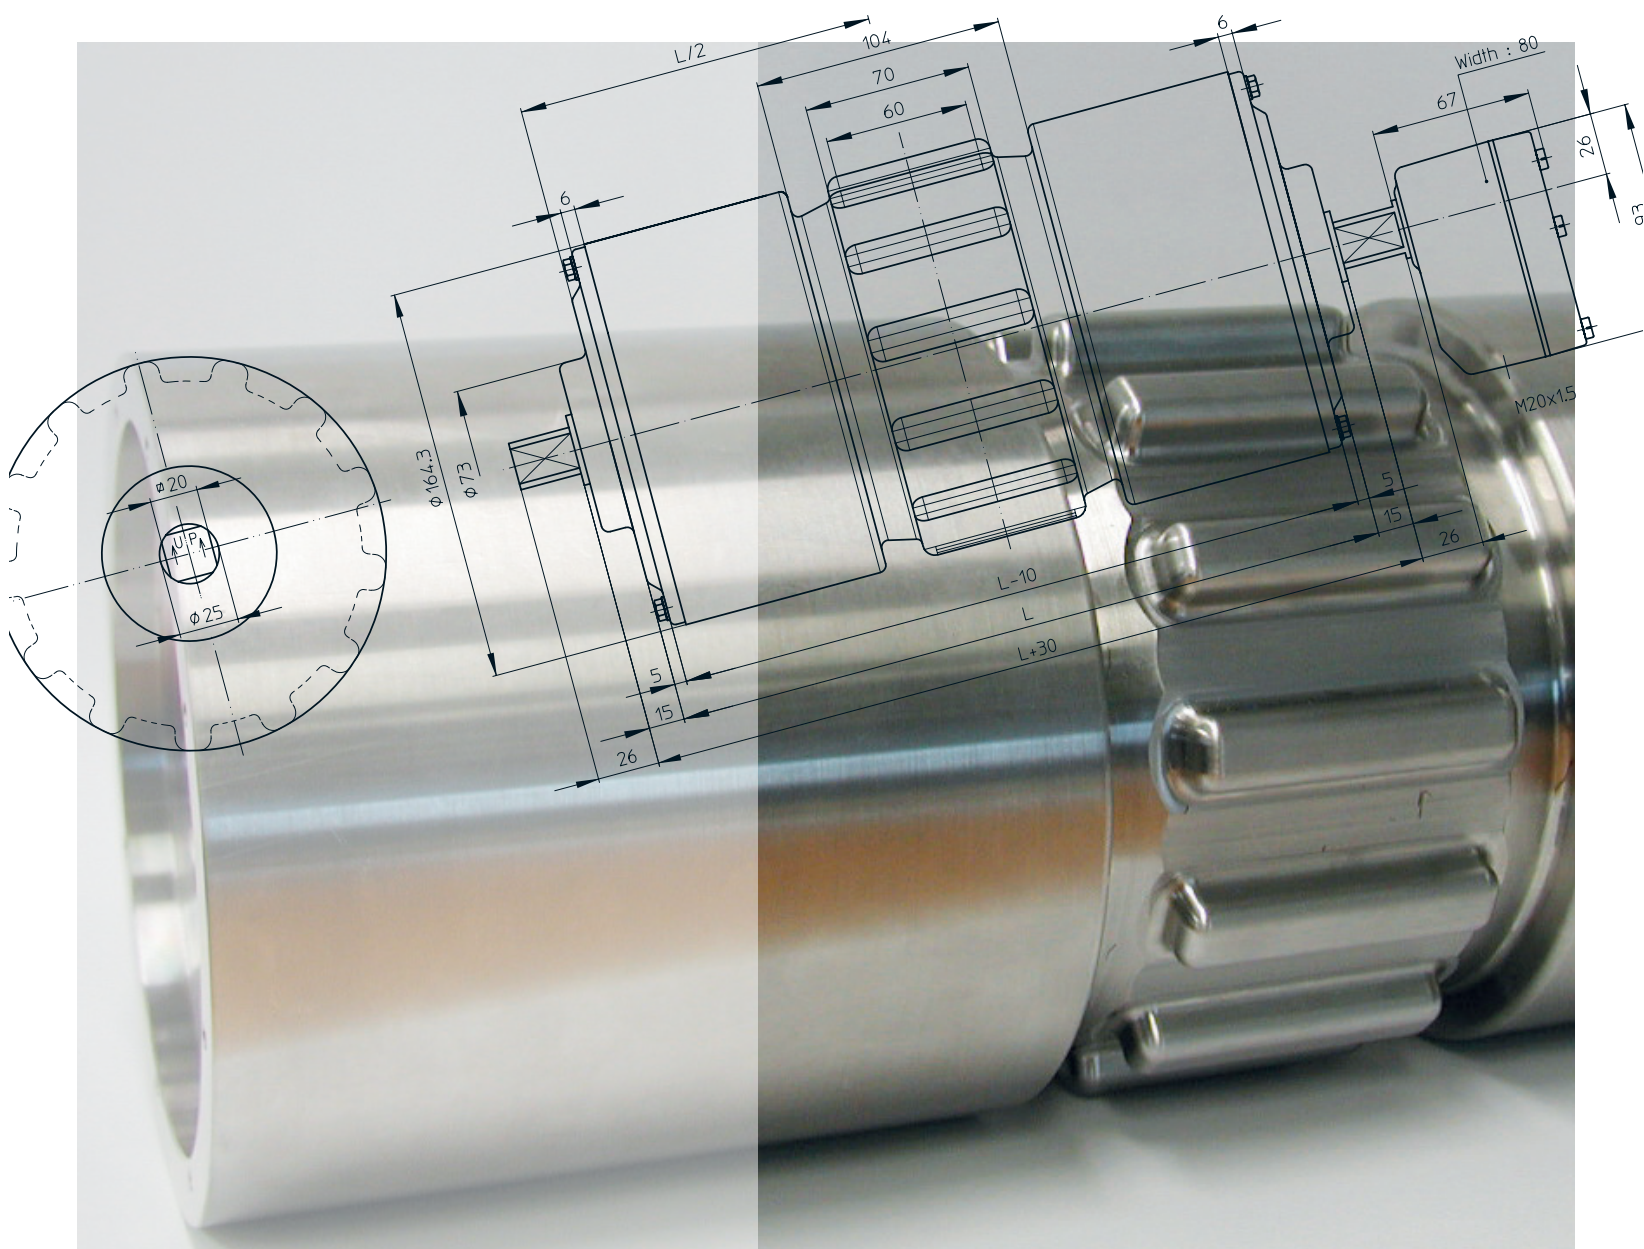

## Drum motor with profiled shell to drive Volta super drive belt

- Hygienic design
- Complete **stainless steel**
- Robust and reliable solution to drive this type of belt
- Also available with double profile for wider belts