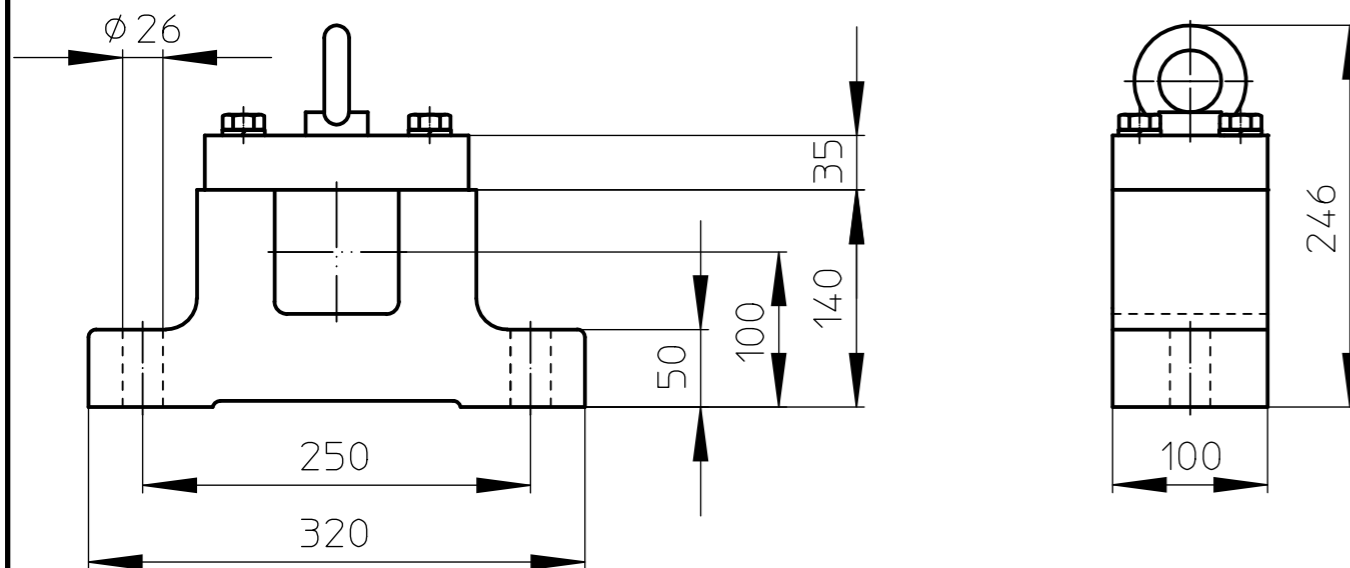

TM500A100 PL2

mild steel drummotor with cast iron junctionbox

MS_TM500A100_PL2_KKGG

23-09-2013

VAN DER GRAAF B.V.

VOLLENHOVE-HOLLAND

Telephone :+31(0)527-241441
Telefax :+31(0)527-241488