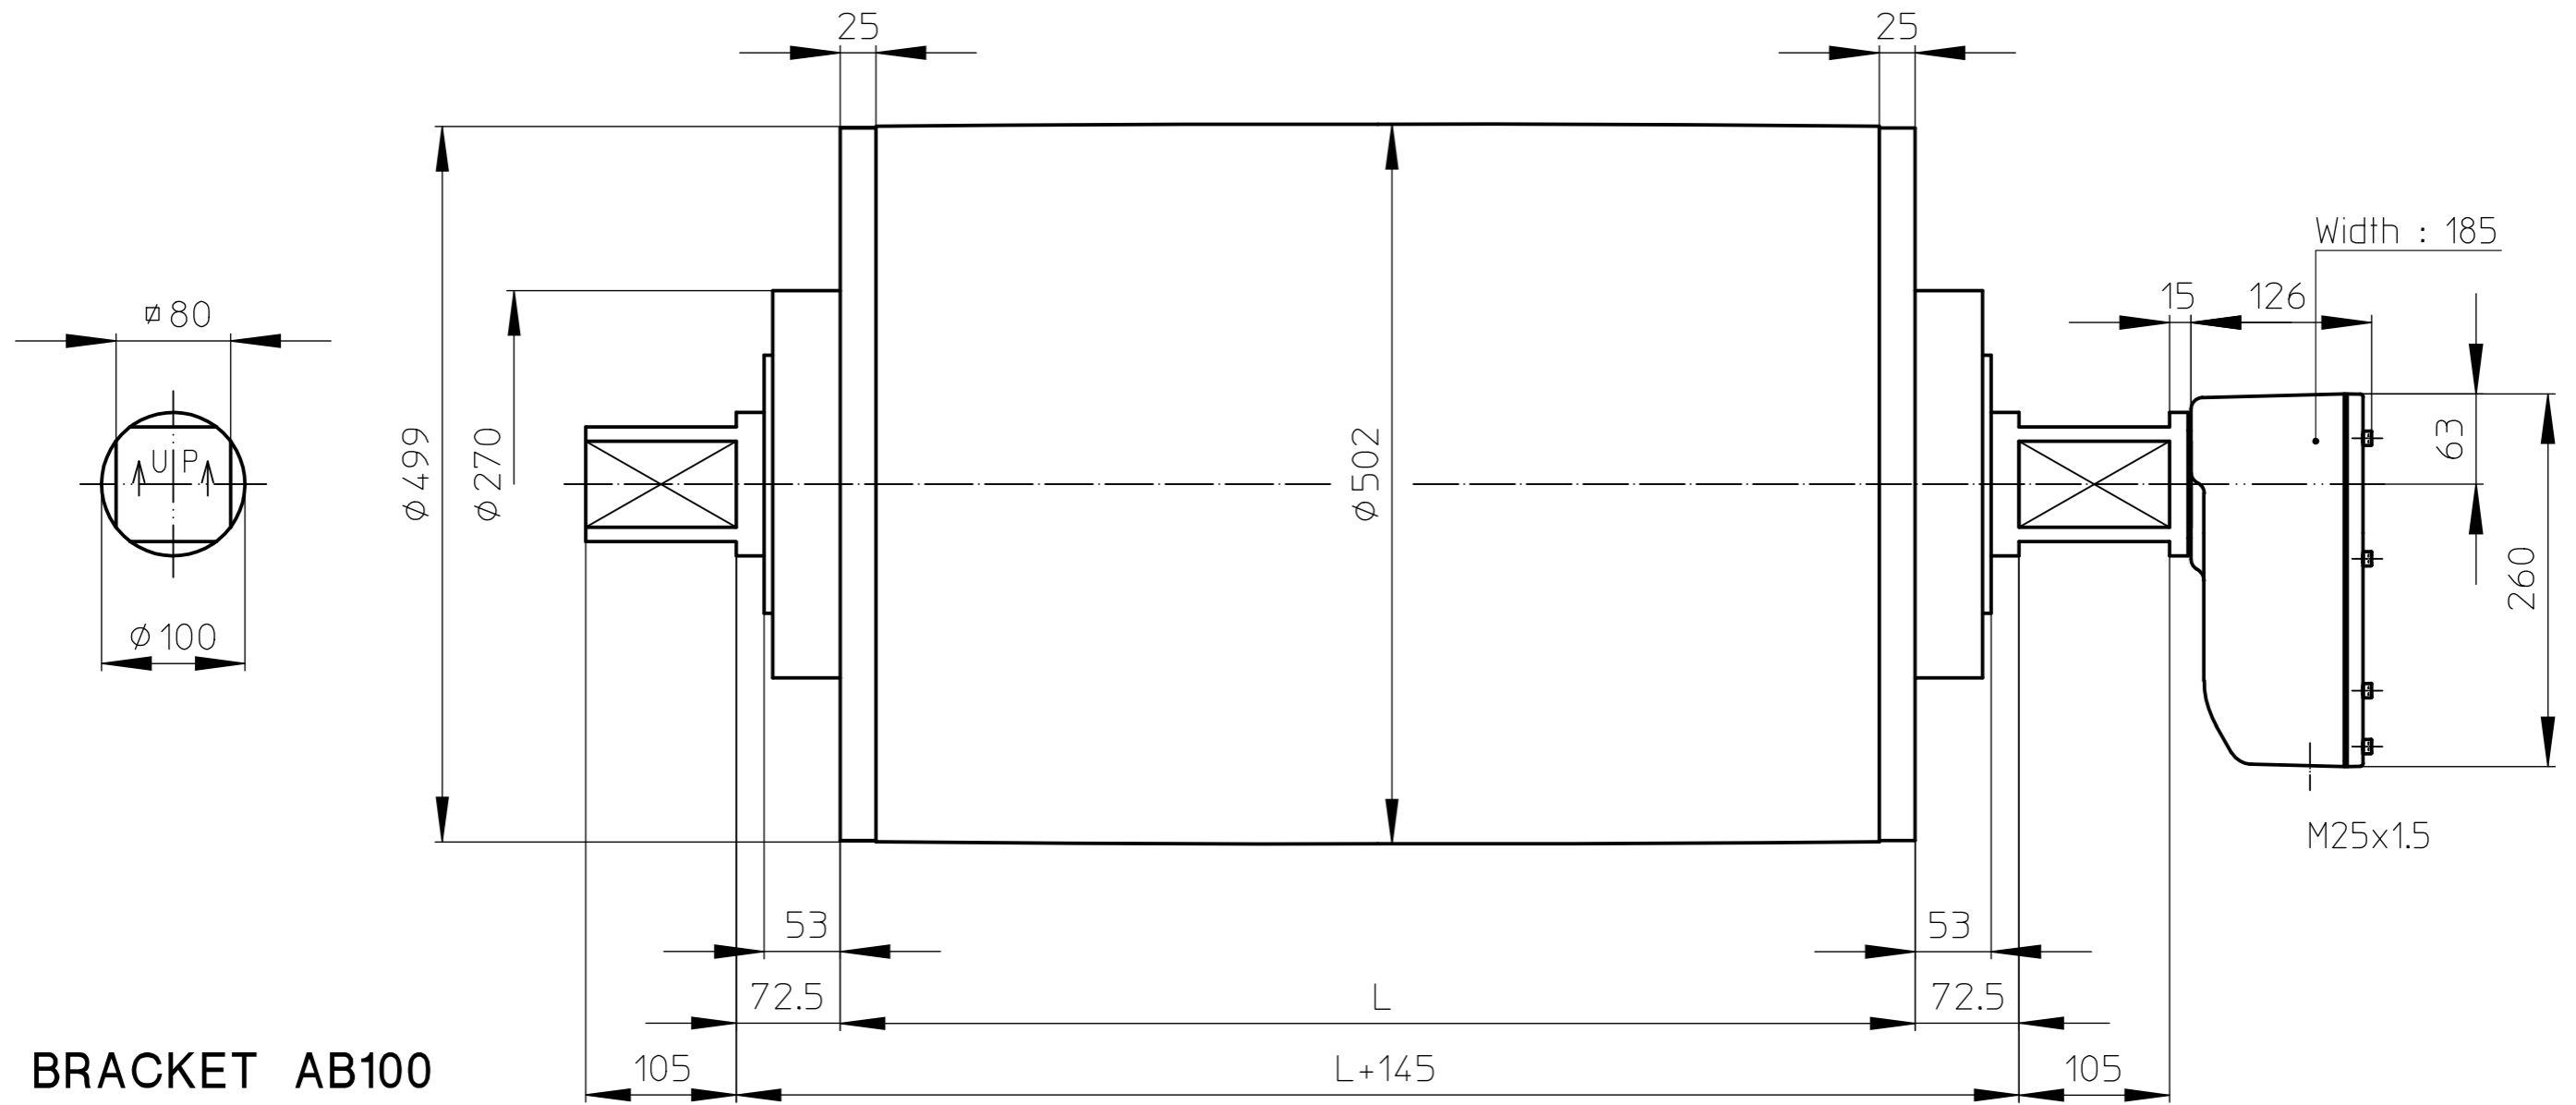

TM500A100 PL2

mild steel drummotor with cast iron junctionbox

MS_TM500A100_PL2_KKGG

23-09-2013

VAN DER GRAAF B.V.

VOLLENHOVE-HOLLAND

Telephone :+31(0)527-241441
Telefax :+31(0)527-241488