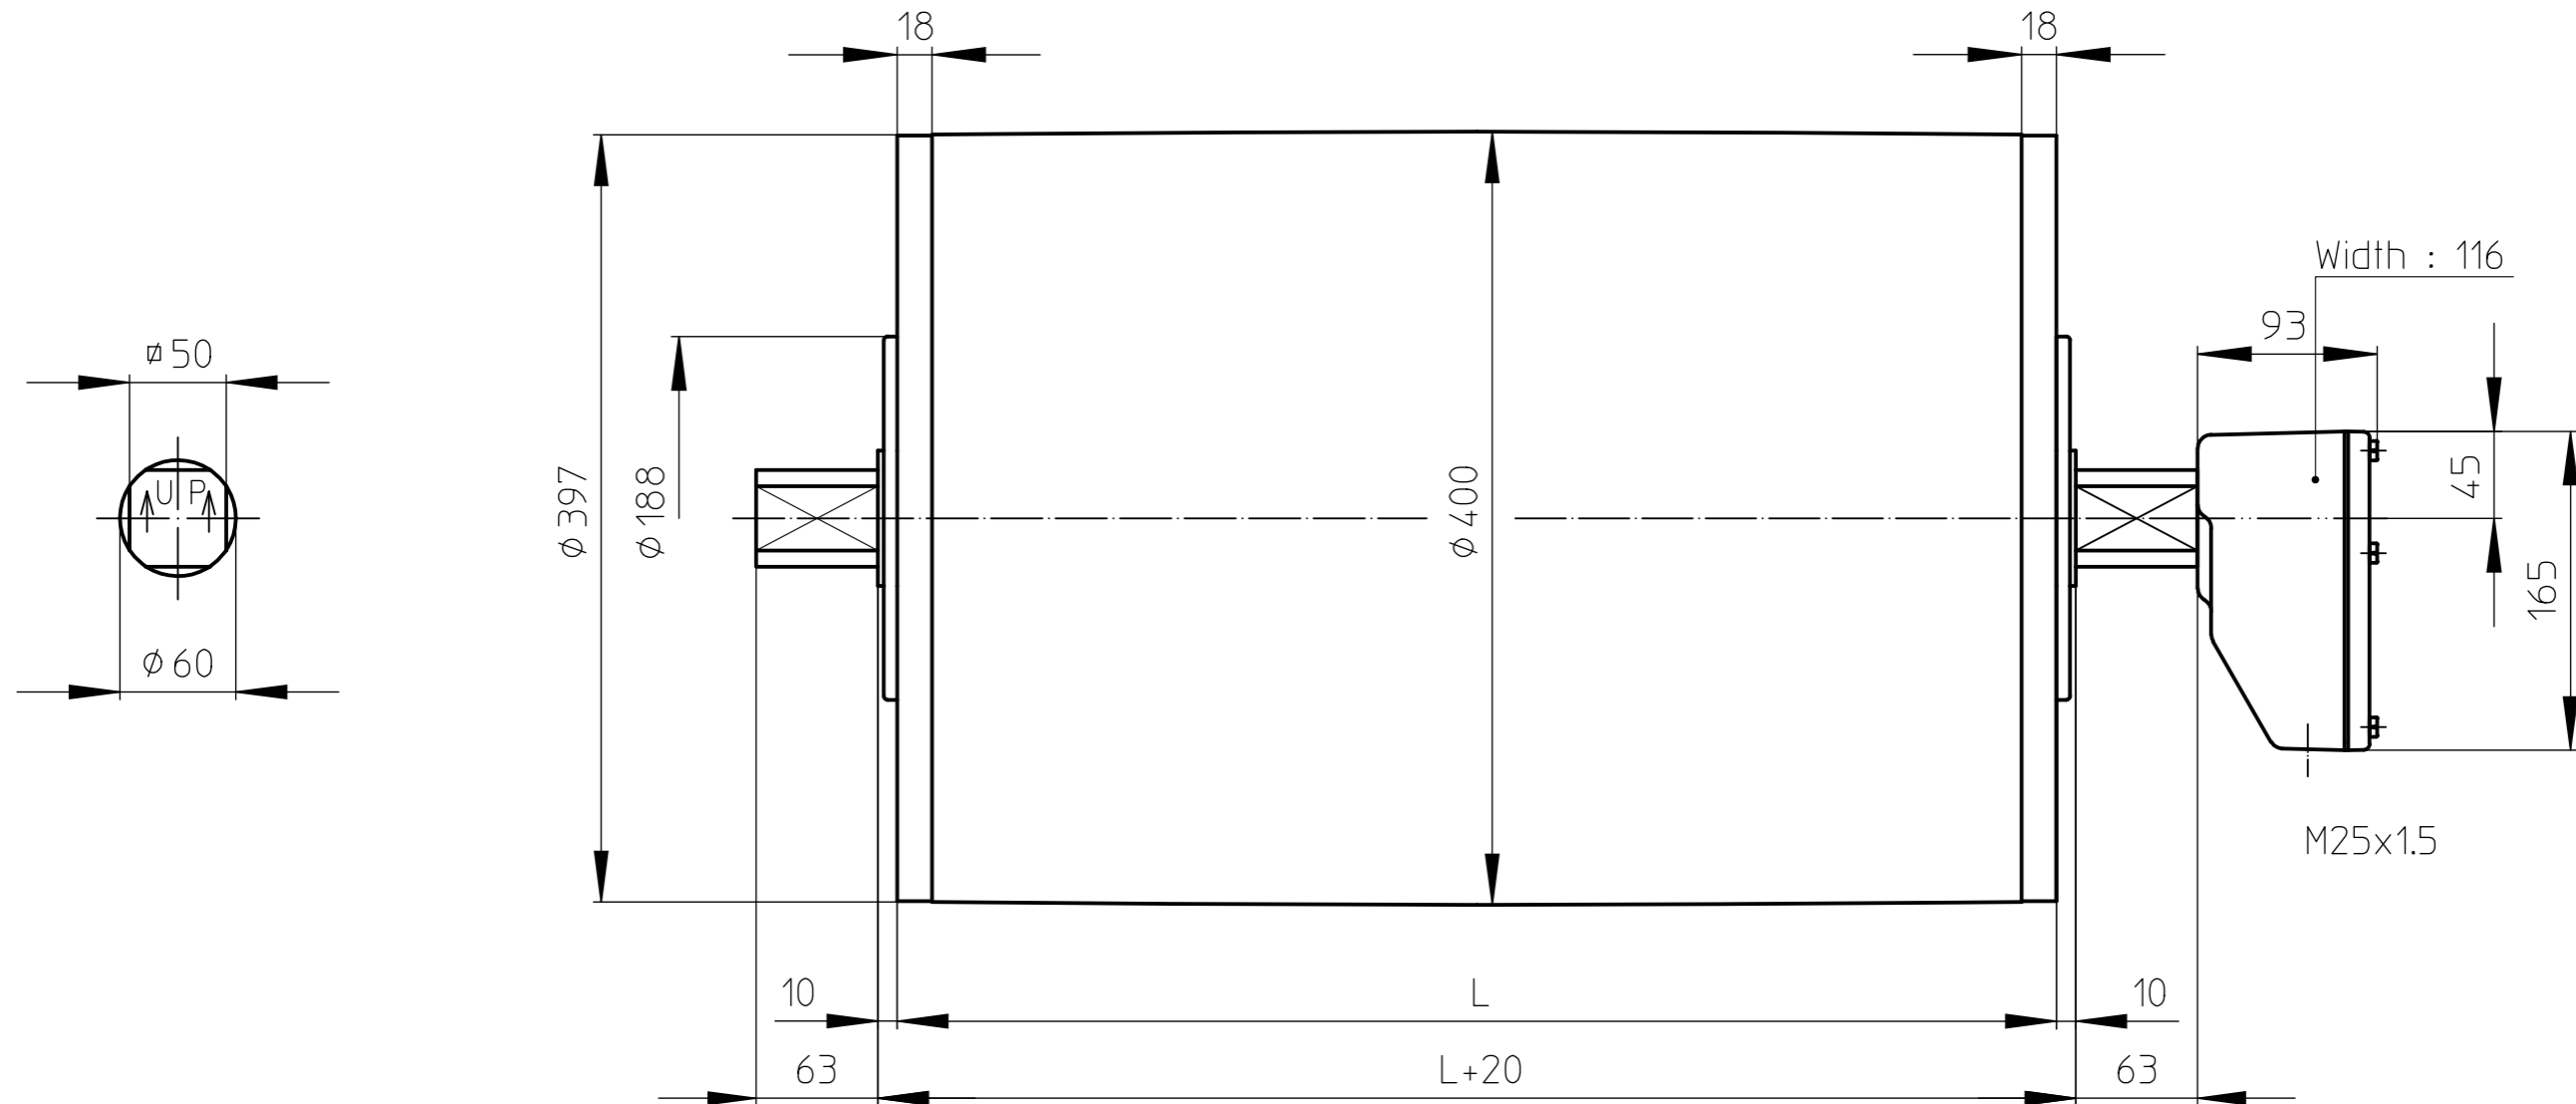

TM400B60

mild steel Drummotor with cast iron junctionbox

MS_TM400B60_KKGG

14-02-2012

VAN DER GRAAF B.V.

VOLLENHOVE-HOLLAND

Telephone :+31(0)527-241441
Telefax :+31(0)527-241488