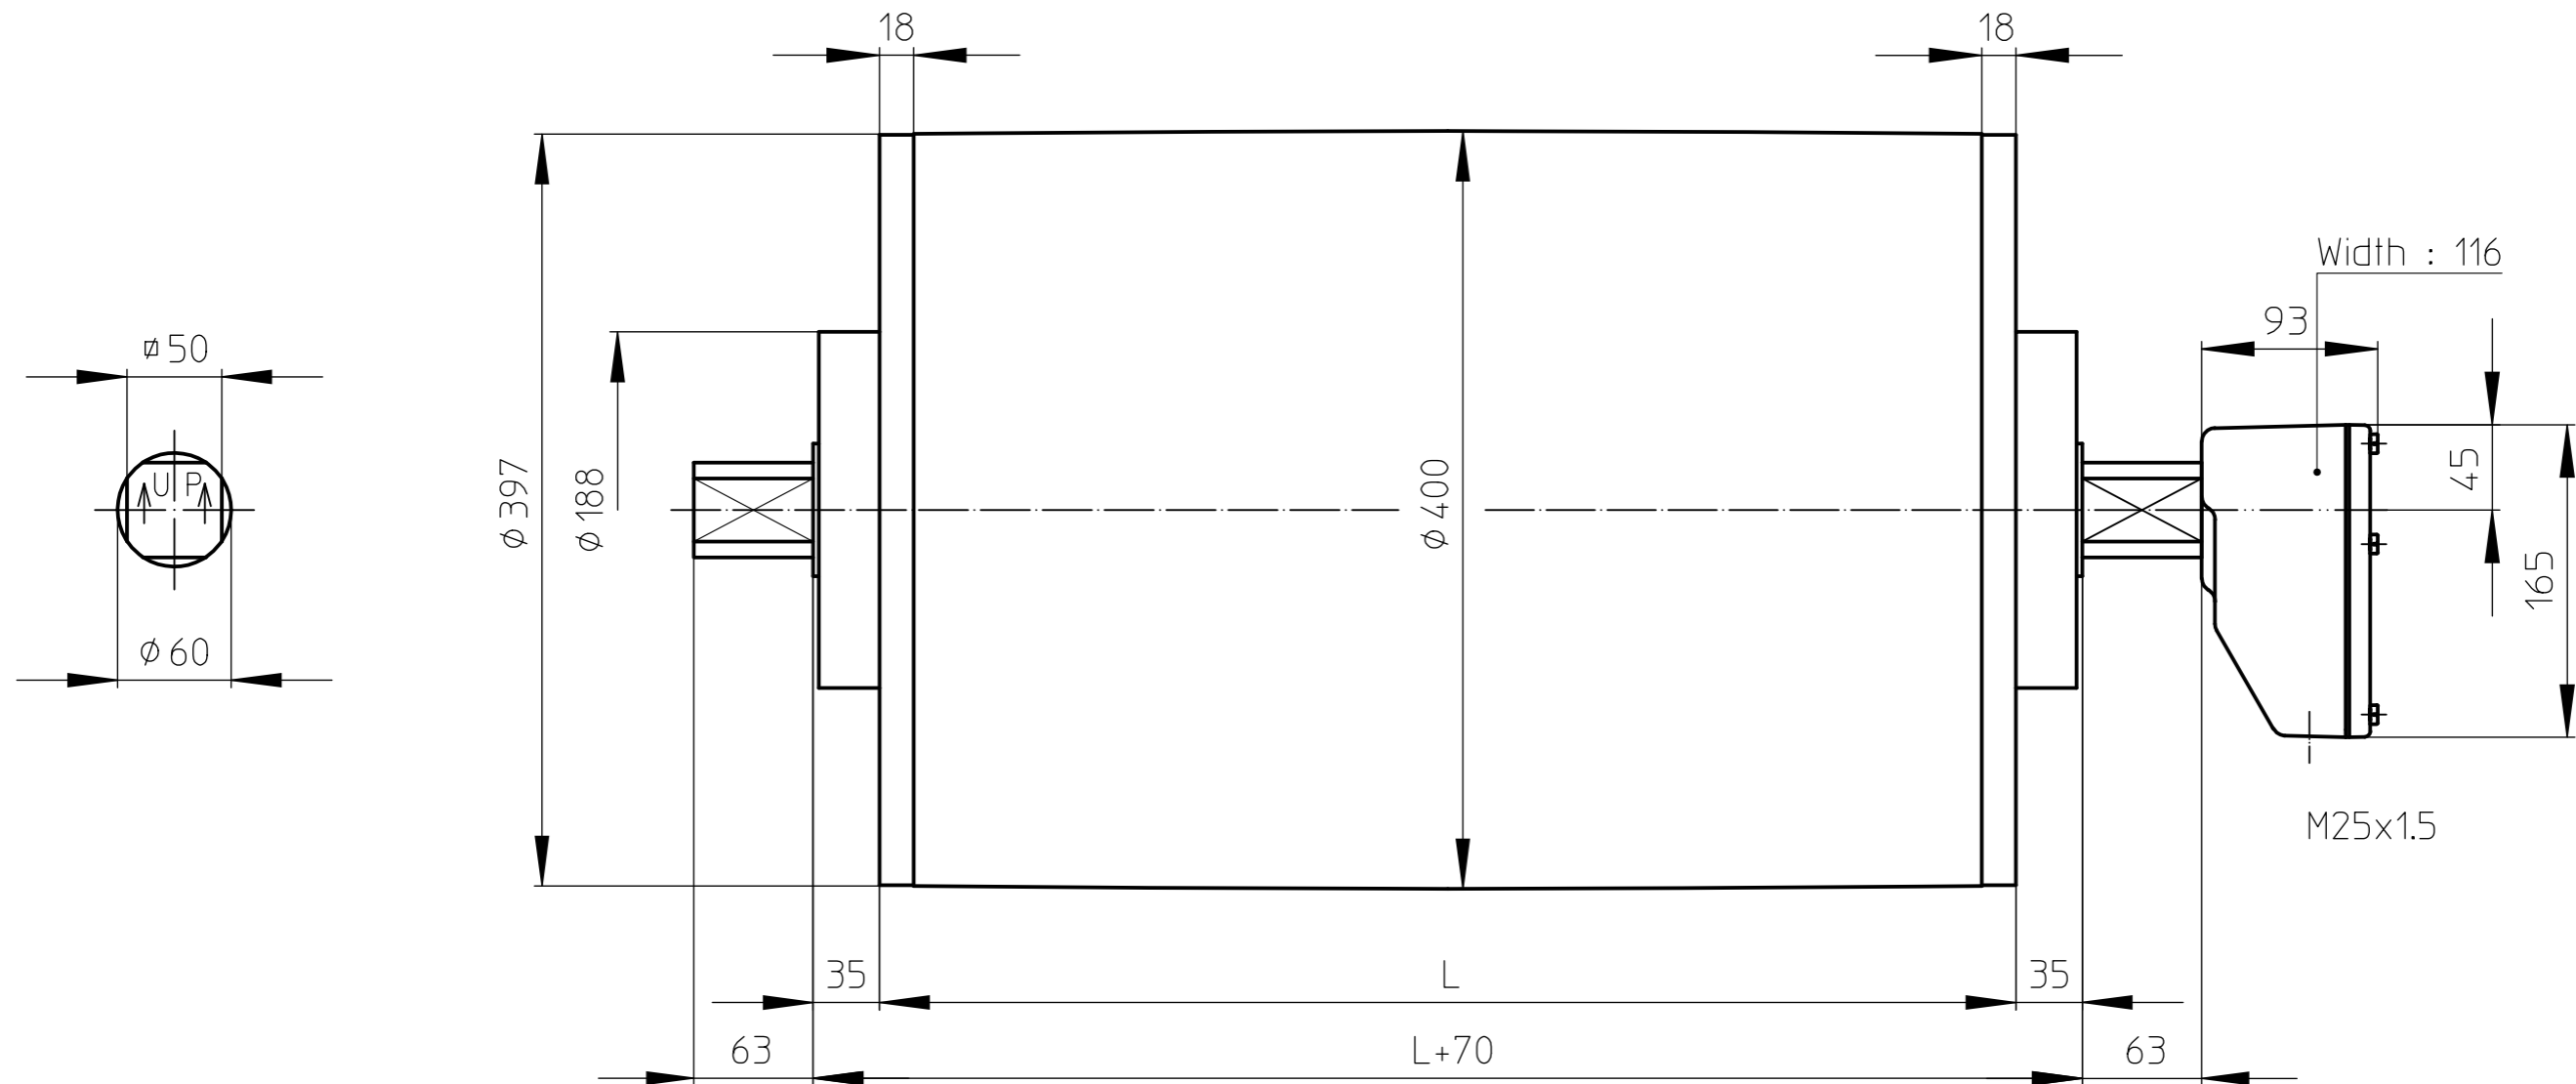

TM400A60

mild steel Drummotor with cast iron junctionbox

MS_TM400A60_KKGG

14-02-2012

VAN DER GRAAF B.V.

VOLLENHOVE-HOLLAND

Telephone :+31(0)527-241441
Telefax :+31(0)527-241488

TM400B60

mild steel Drummotor with cast iron junctionbox

MS_TM400B60_KKGG

14-02-2012

VAN DER GRAAF B.V.

VOLLENHOVE-HOLLAND

Telephone :+31(0)527-241441
Telefax :+31(0)527-241488

KT400A60

mild steel Taildrum