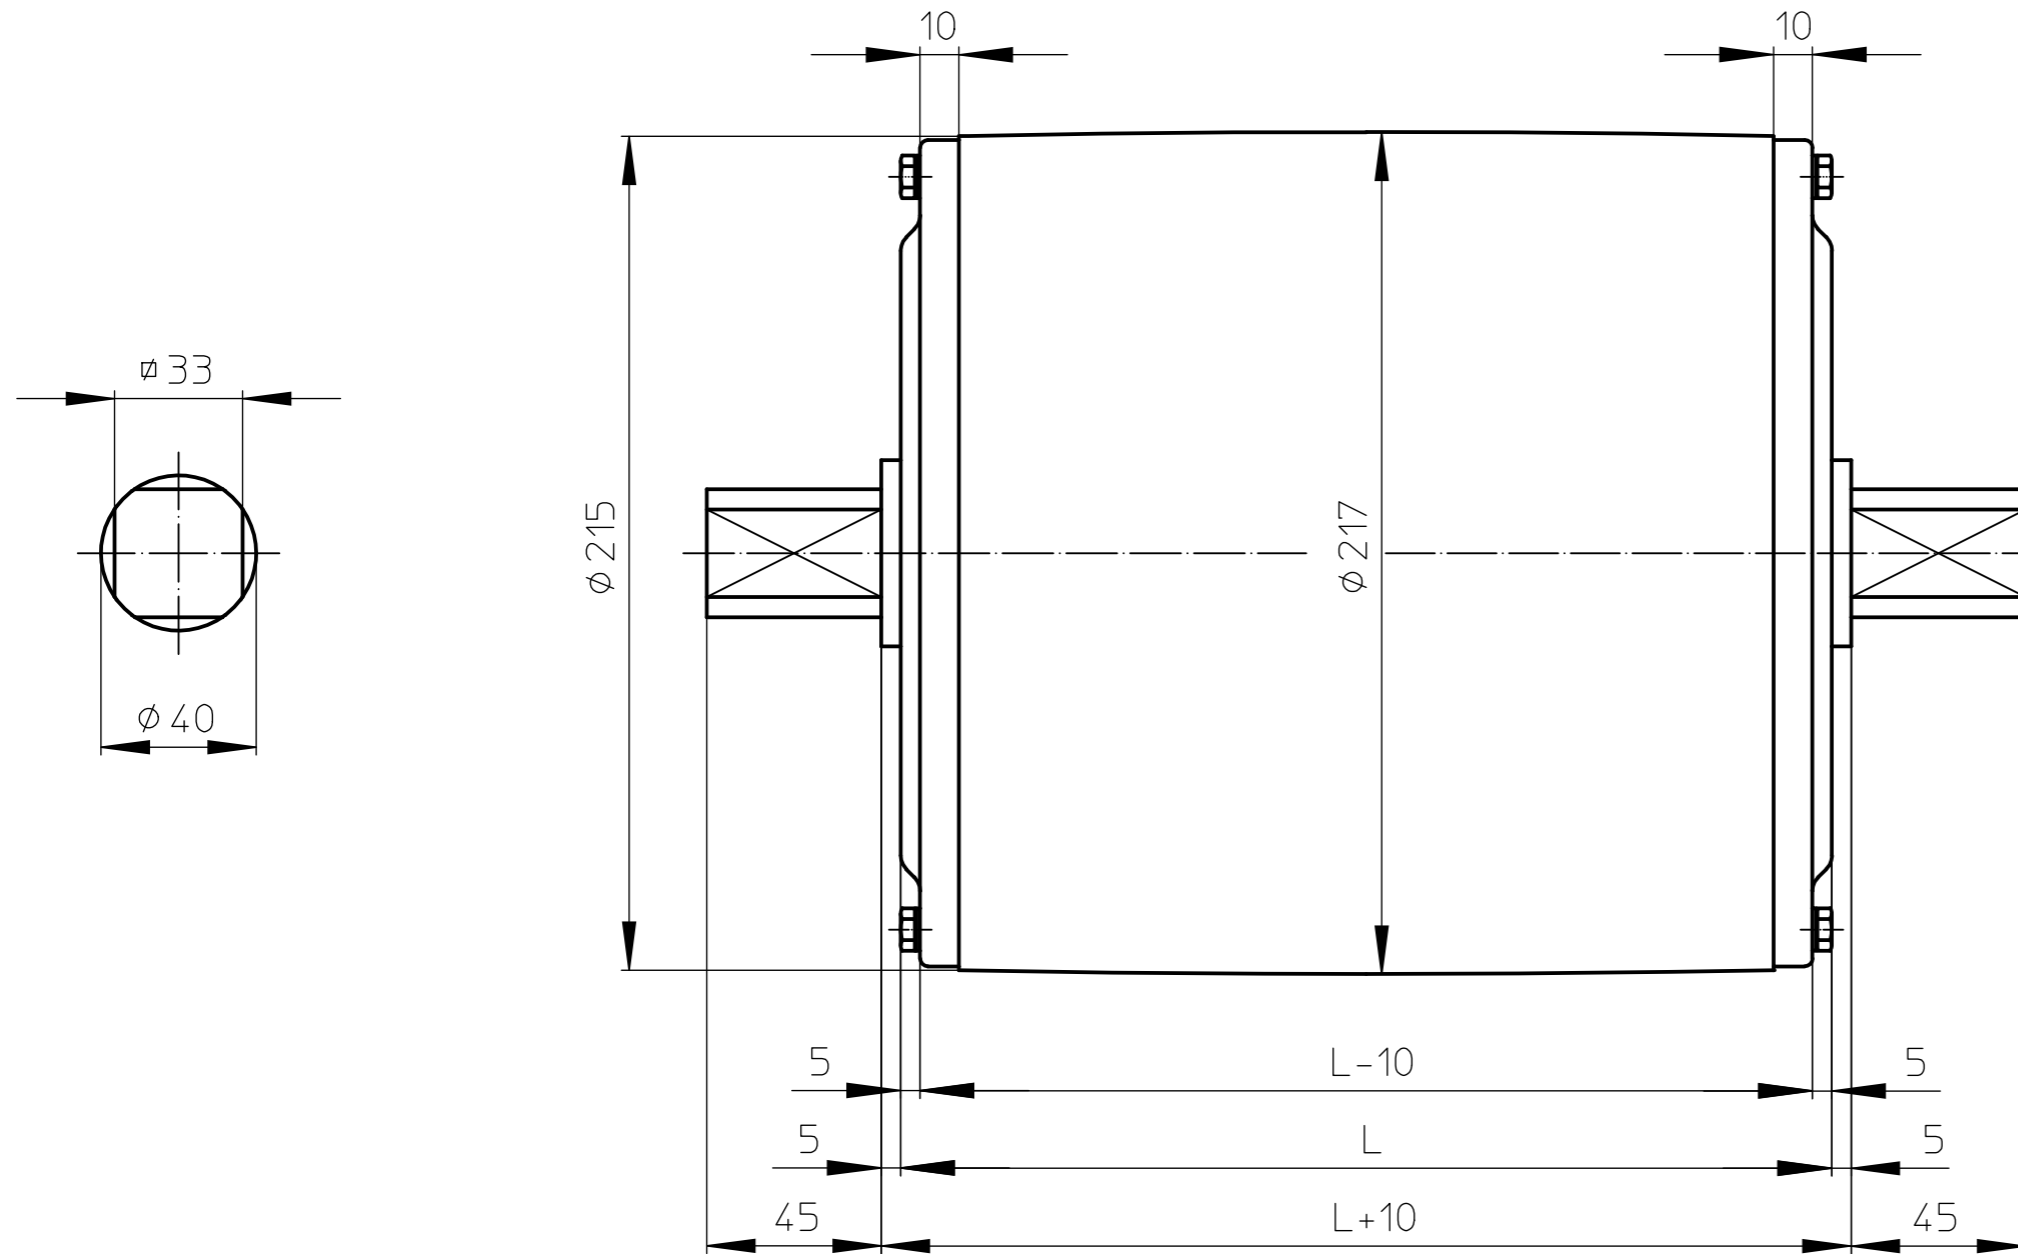

KT215B40 CR

stainless steel Taildrum

MS_KT215B40_CR

10-02-2012

VAN DER GRAAF B.V.

VOLLENHOVE-HOLLAND

Telephone :+31(0)527-241441
Telefax :+31(0)527-241488