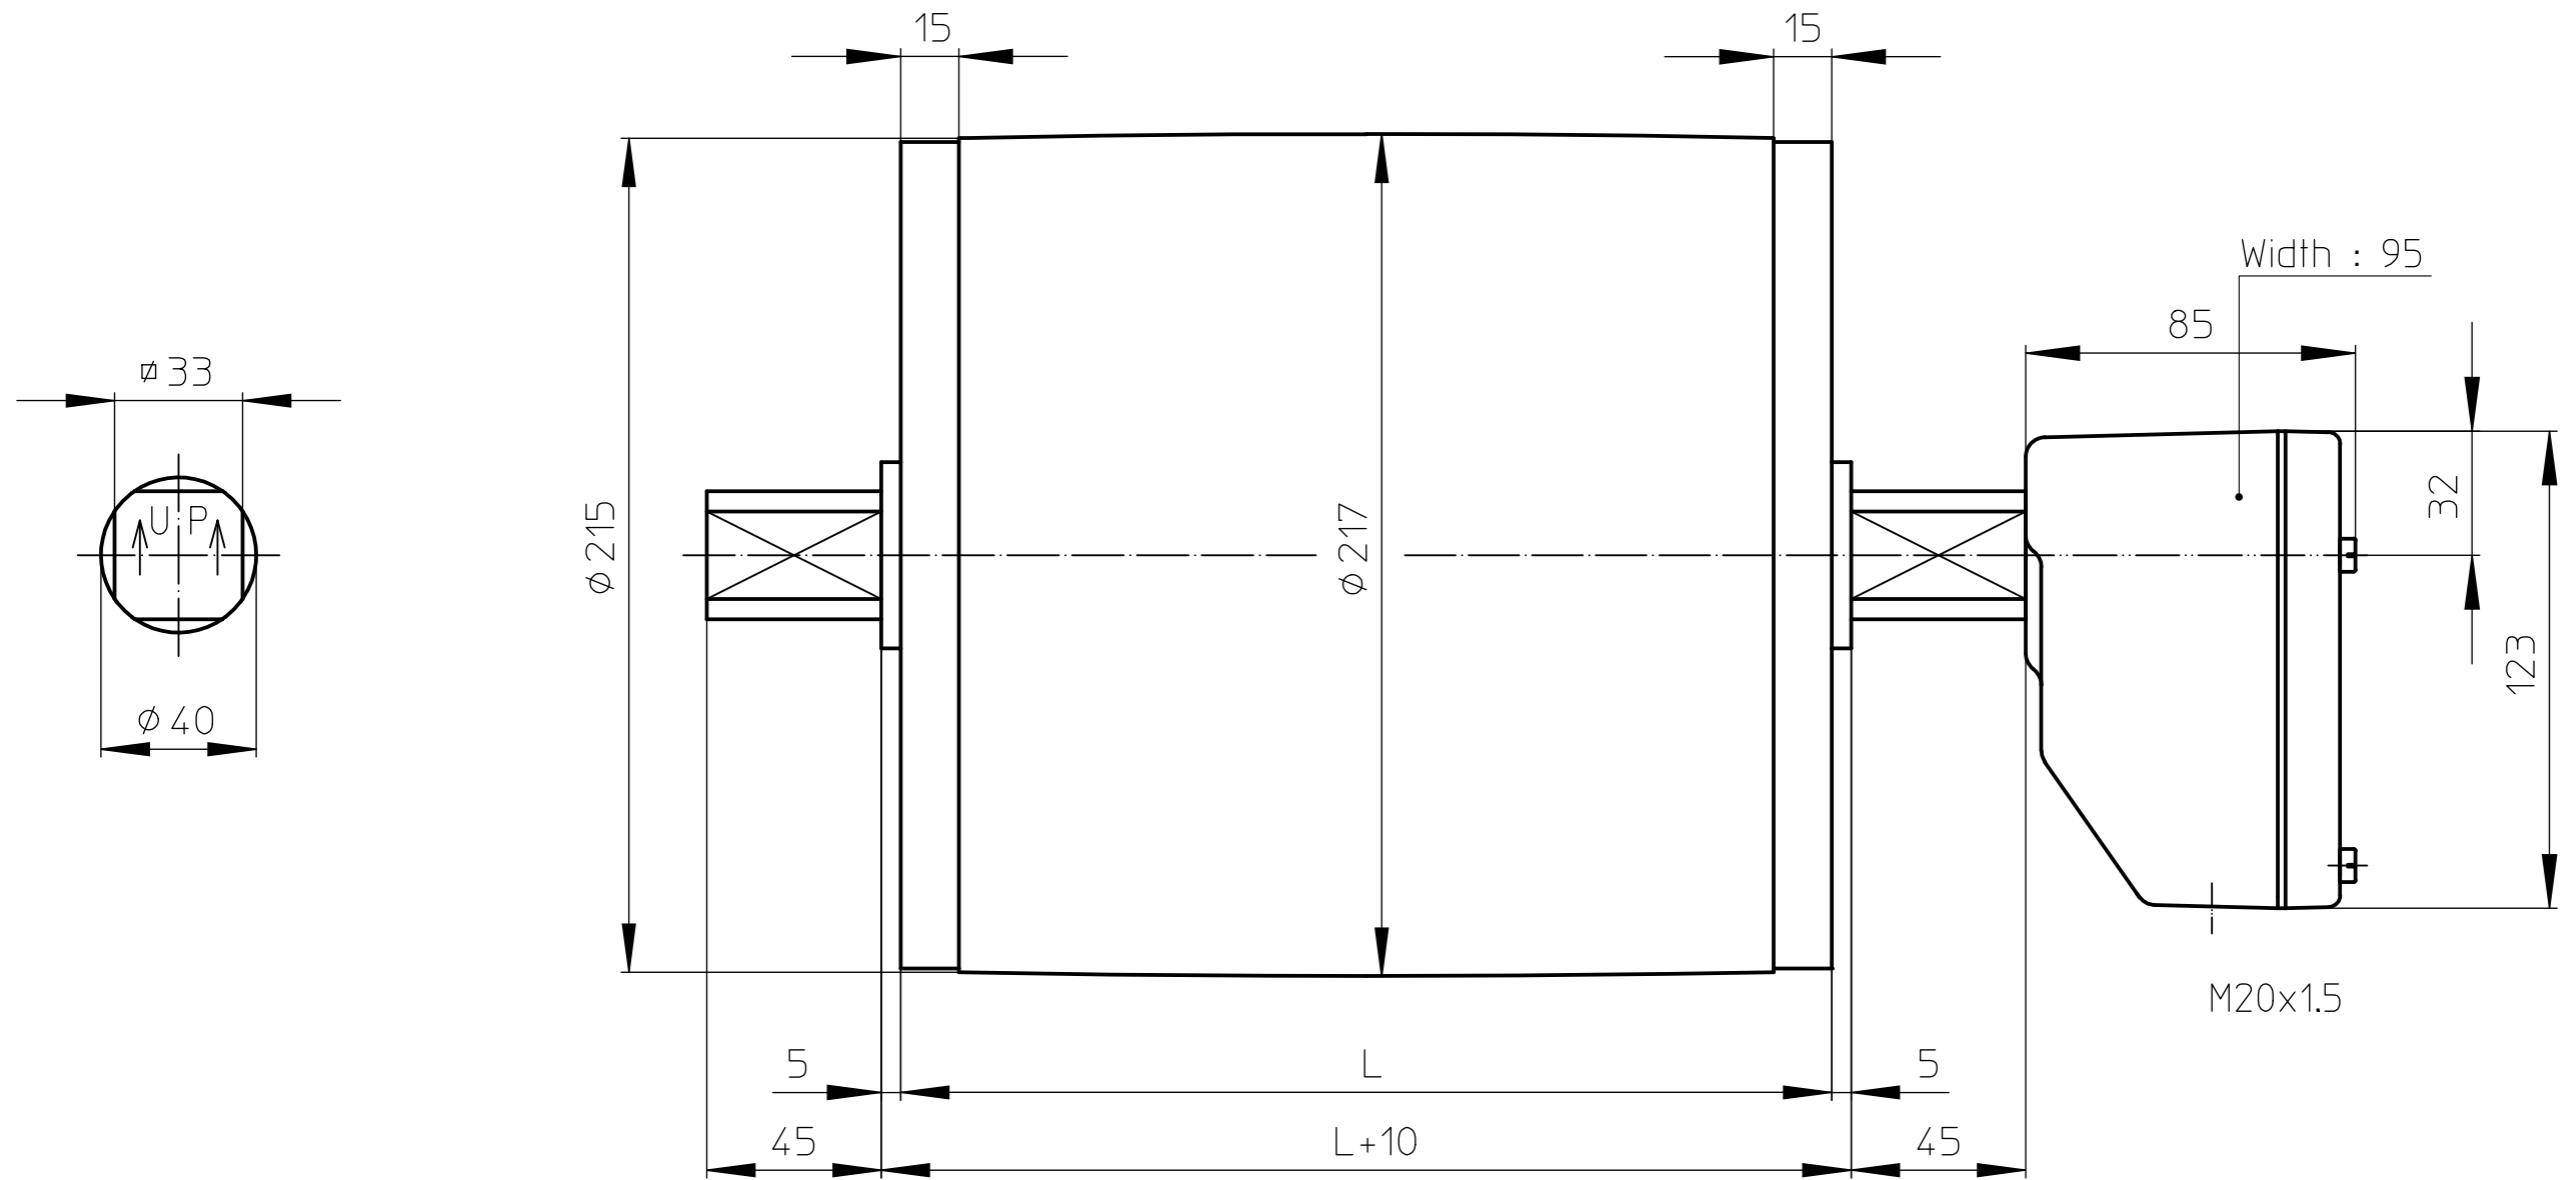

TM215B40

mild steel Drummotor with cast iron junctionbox

MS_TM215B40_KKGG

10-02-2012

VAN DER GRAAF B.V.

VOLLENHOVE-HOLLAND

Telephone :+31(0)527-241441
Telefax :+31(0)527-241488