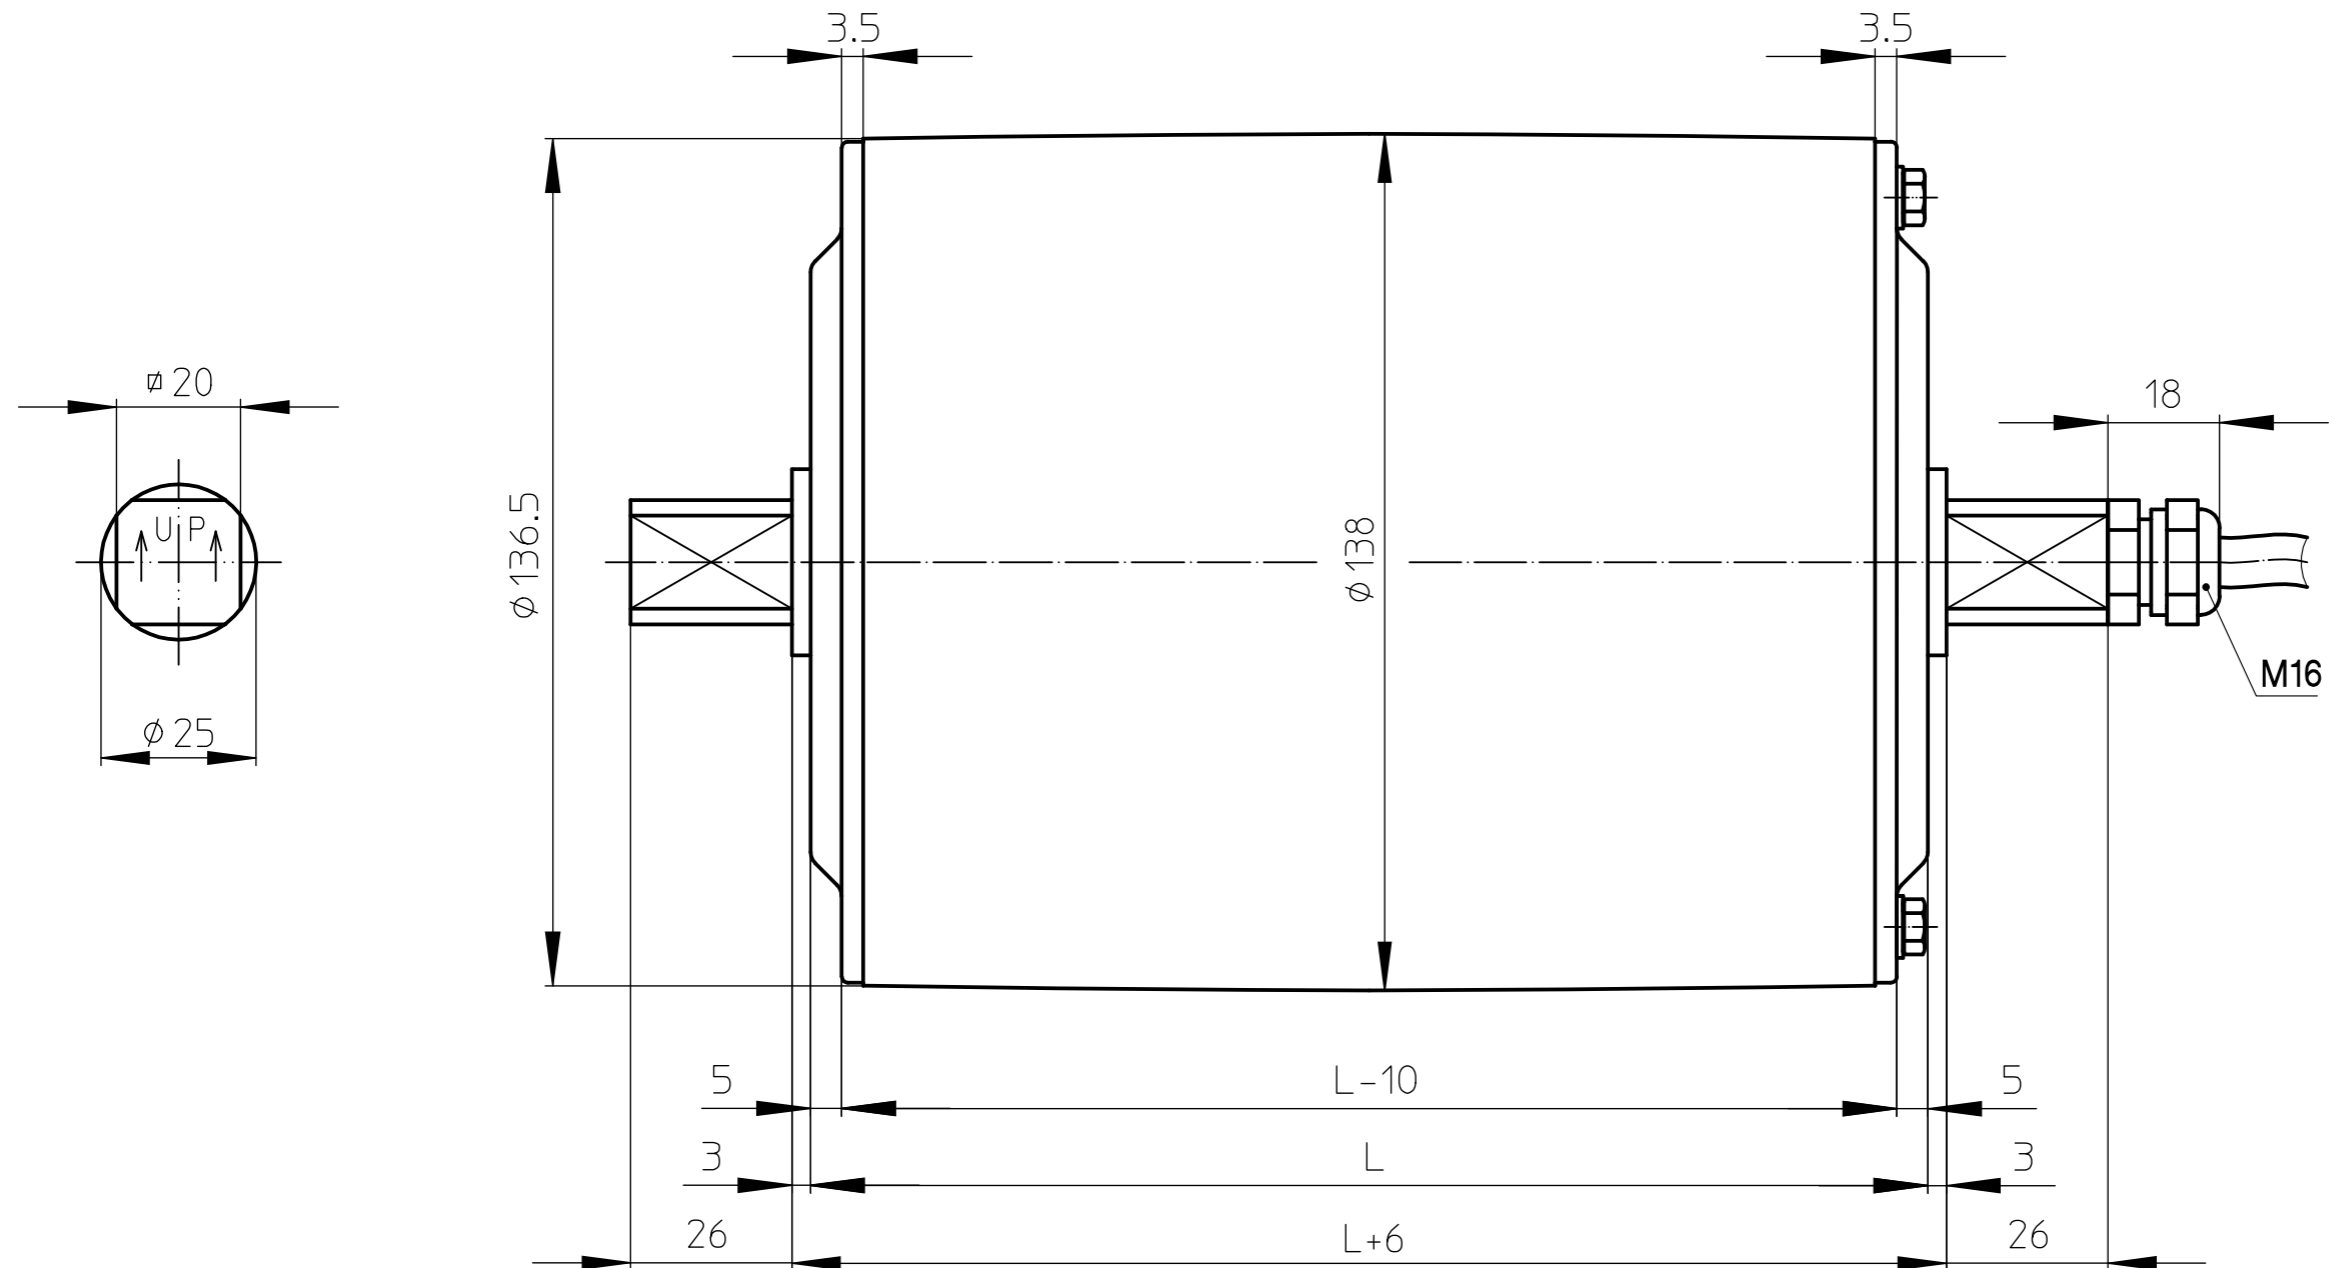

Telephone :+31(0)527-241441
Telefax :+31(0)527-241488

TM138B25 CR Option 1

stainless steel Drummotor with straight connector

MS_TM138B25_CR_OPTION 1

18-01-2012

VAN DER GRAAF B.V.

VOLLENHOVE-HOLLAND

Telephone :+31(0)527-241441
Telefax :+31(0)527-241488