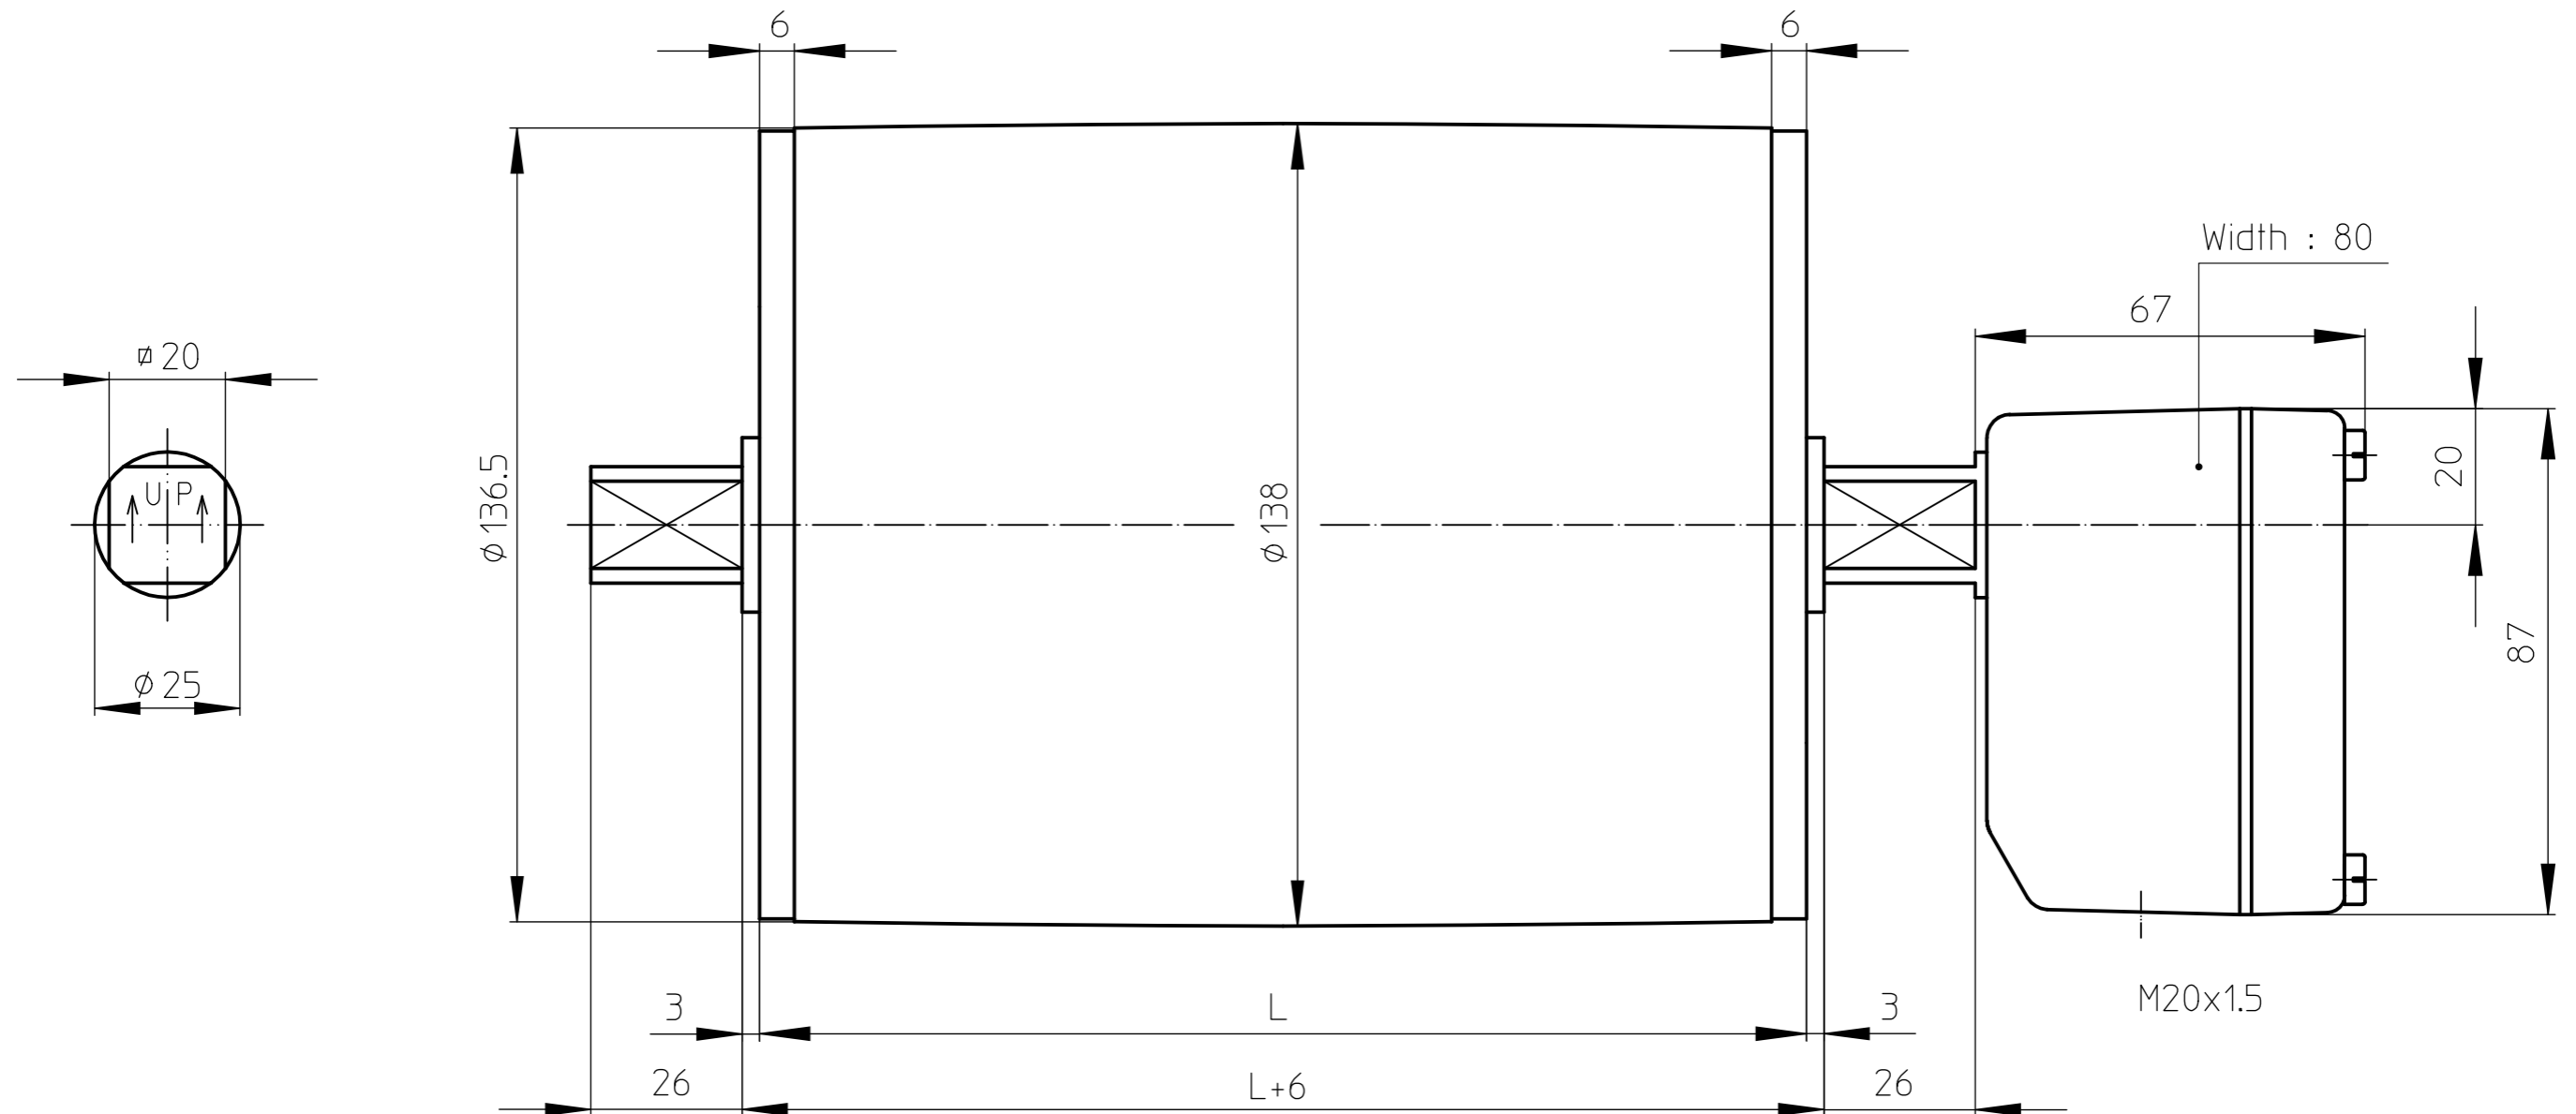

TM138B25

mild steel Drummotor with cast iron junctionbox

MS_TM138B25_KKGG

17-01-2012

VAN DER GRAAF B.V.

VOLLENHOVE-HOLLAND

Telephone :+31(0)527-241441
Telefax :+31(0)527-241488