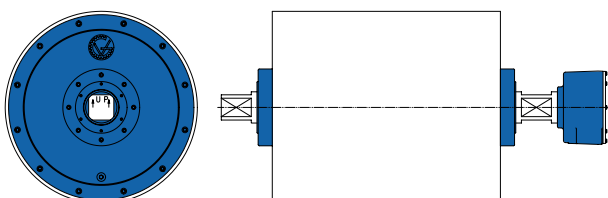

TM800A130
mild steel drummotor with cast iron junctionbox

Van der Graaf
Power Transmission Equipment