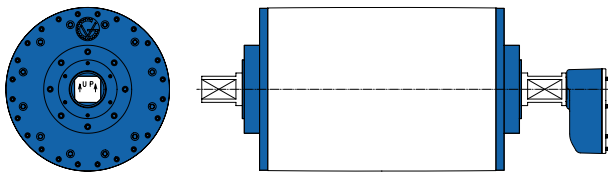

Extreme duty series DRUM MOTORS

Van der Graaf ,a family organization, is known worldwide for producing high quality and reliable products. The main factory and head office is based in the picturesque town of Vollenhove, Netherlands. Van der Graaf's 'core' product the 'GV' Drummotor has been further enhanced with a new product range designed for the bulk handling industries.

TM500A100 - PL2

The new TM 500A100 PL2 is a 500 mm diameter drum equipped with a planetary gearbox to give a combination of high power (kW) with low belt speed(m/s). As an example, a 30-kW motor is available with a belt speed of only 1.0 m/s (belt pull 28500 N) and a 11 kW motor with a speed of 0.4 m / s (belt pull 26130 N).

This enables the drum to deliver very high torque in a compact size, making this product an ideal choice for 'bunker' conveyors or elevators where high 'pull-out' torque is needed in a confined space.

TM500A100 PL2
mild steel drummotor with cast iron junctionbox