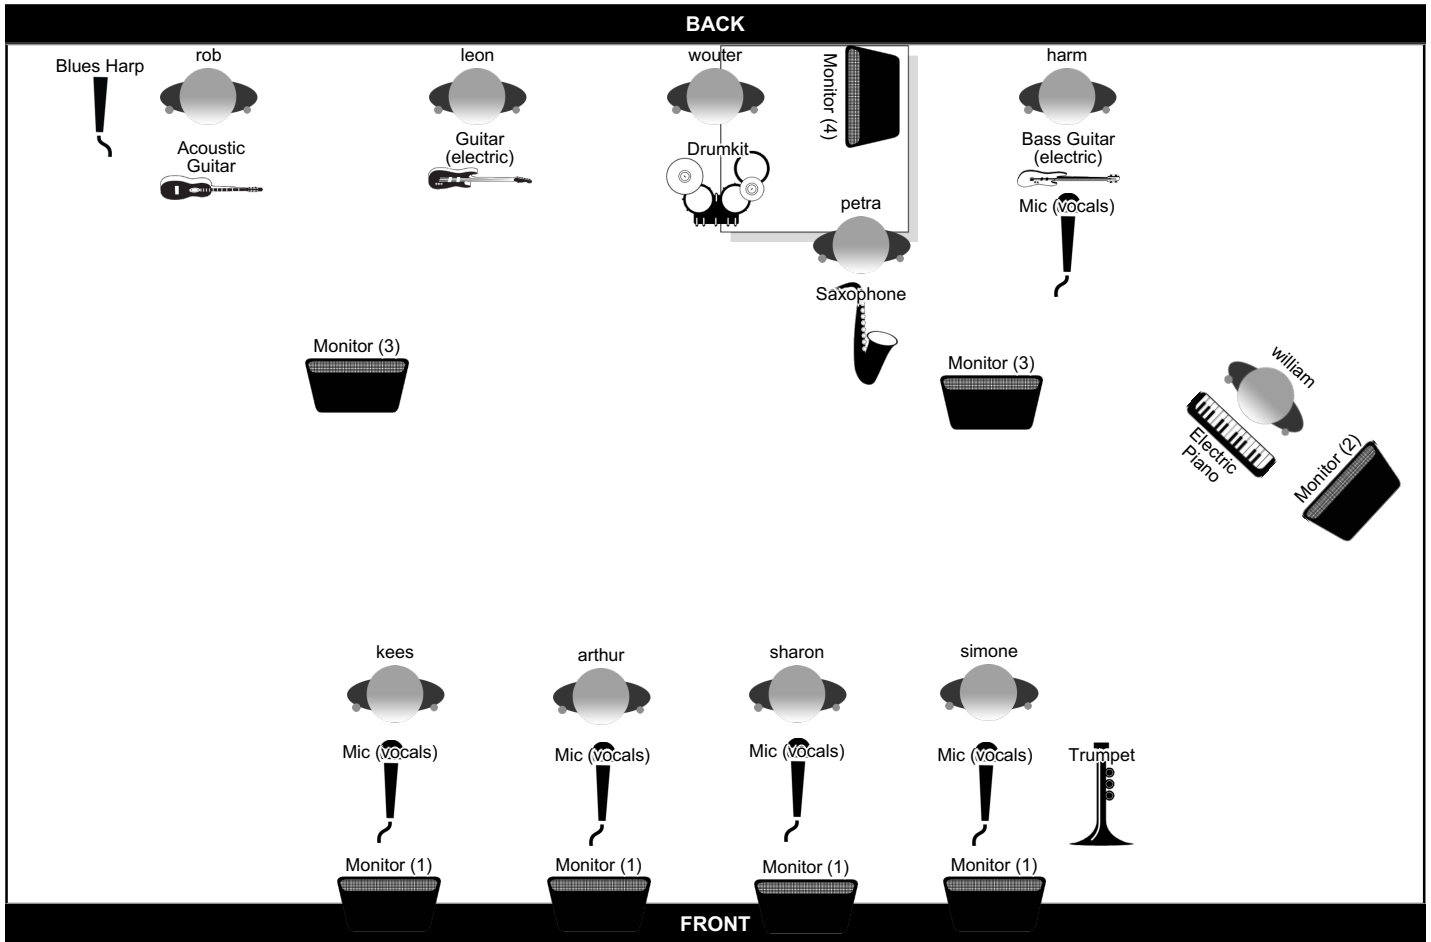

Contact: (grkrikke@gmail.com)

Extra Info

Monitor Groups

Group	Soundmix
Group 1	vocals bleusharp piano
Group 2	piano vocals
Group 3	piano electric guitar vocals
Group 4	vocals piano
Group 5	Group 4