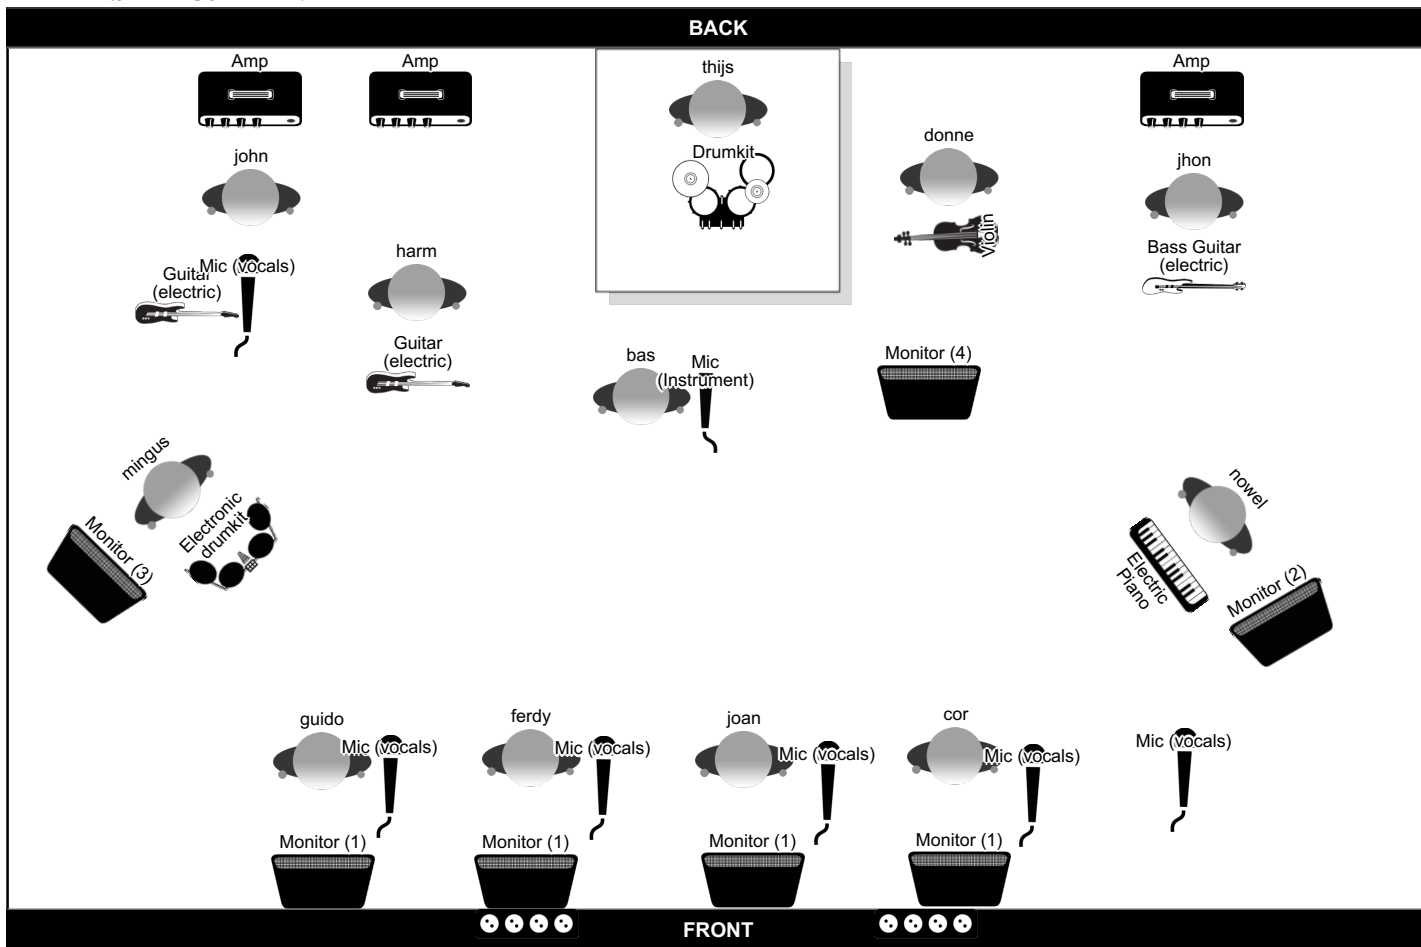

Contact: (grkrikke@gmail.com)

Extra Info

podium bereikbaar met rolstoel  
in overleg nemen we eigen mic,s en backline mee

Monitor Groups

Group	Soundmix
Group 1	
Group 2	Group 1
Group 3	Group 3
Group 4	Group 4

### Line Up

Name	Instrument
thijs	Drumkit
jhon	Bass Guitar (electric), Mic (vocals), Amp
harm	Guitar (electric), Amp
mingus	Electronic drumkit
john	Guitar (electric), Mic (vocals), Amp
bas	Mic (Instrument)
guido	Mic (vocals)
ferdy	Mic (vocals)
joan	Mic (vocals)
cor	Mic (vocals)
donne	Violin
nowel	Electric Piano

### Channel list

Channel	Band Member	Instrument	Mic / DI	Insert
1	thijs	bass	bass	gate
2	thijs	snare	snare	comp
3	thijs	hihat	condens.	
4	thijs	tom1	tom	gate
5	thijs	tom2	tom	gate
6	thijs	floor	tom	gate
7	thijs	oh links	condens.	
8	thijs	oh rechts	condens.	
9	mingus	Electronic drumkit (mingus)	di links	
10	mingus	Electronic drumkit (mingus)	di rechts	
11	jhon	Bass Guitar (electric) (jhon)	di	comp
12	harm	Guitar (electric) (harm)	mic	
13	john	Guitar (electric) (john)	mic	
14	bas	Mic (Instrument) (bas)	sm57	
15	donne	Violin (donne)	di	
16	nowel	Electric Piano (nowel)	di links	
17	nowel	Electric Piano (nowel)	di rechts	
18	guido	Mic (vocals) (guido)	58	comp
19	ferdy	Mic (vocals) (ferdy)	58	comp
20	joan	Mic (vocals) (joan)	58	comp
21	cor	Mic (vocals) (cor)	58	comp
22	jhon	Mic bas vocal	58	comp
23	john	mic guitar vocal	58	comp