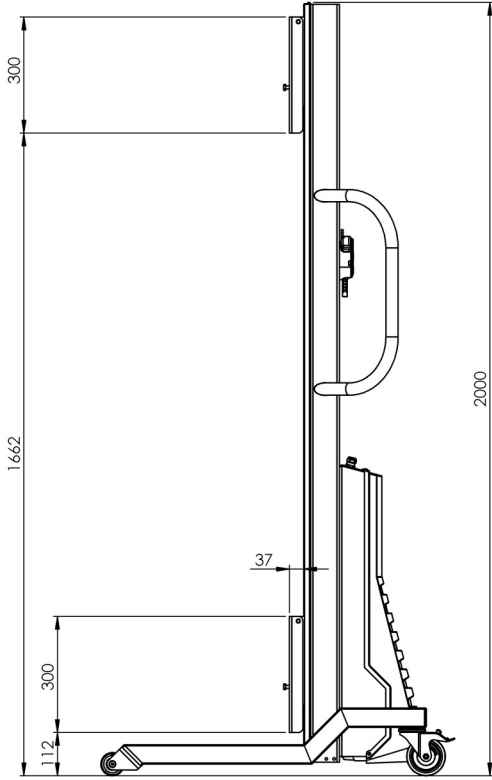

Art No. ML80-1900	STANDARD MOUNT PLATE DATA SHEET
Material: 304 Stainless Steel with fine Glass Blast finish	

- Stainless Steel

Revision 01 Aug-18