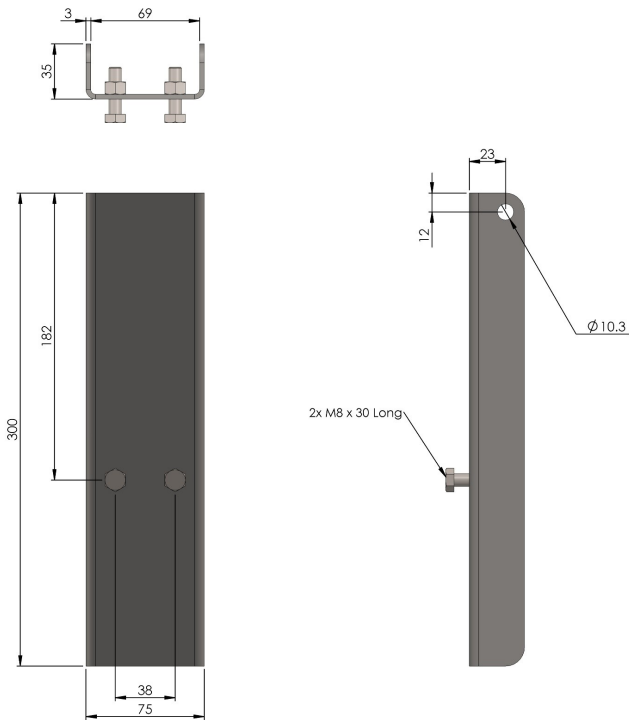

Art No. ML80-1900	STANDARD MOUNT PLATE DATA SHEET
Material: 304 Stainless Steel with fine Glass Blast finish	

- Stainless Steel

Revision 01 Aug-18