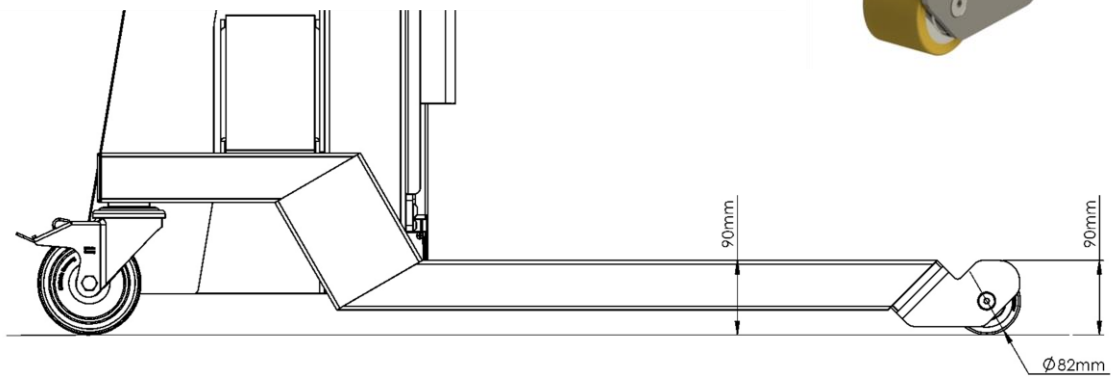

ML500 1020-22

ML500 WHEEL OPTIONS DATA SHEET

Ø82mm Pallet Rollers

ML500 1020

Non-marking polyurethane wheels

Ball Bearings

Max 500kg

Ø97mm Swivel Casters

ML500 1022

Non-marking white Nylon wheels

Ball Bearings

Max 500kg

Note:
Not for wrap-over forks