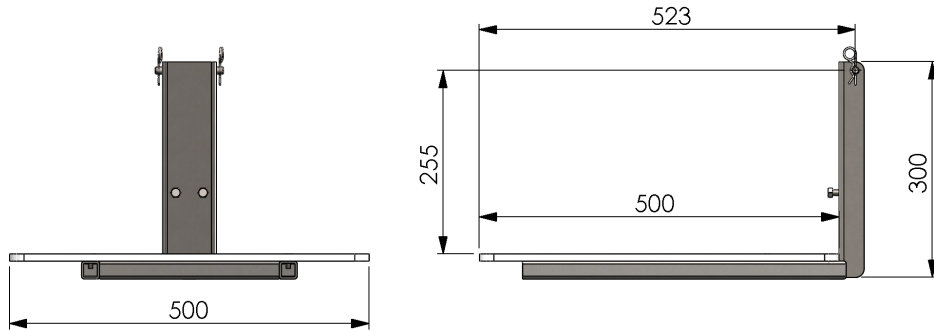

Art No. ML80-600

PLATFORM

Material: 304 Stainless Steel Frame with Nylon top plate

Max 80kg @ 400mm

Revision 01