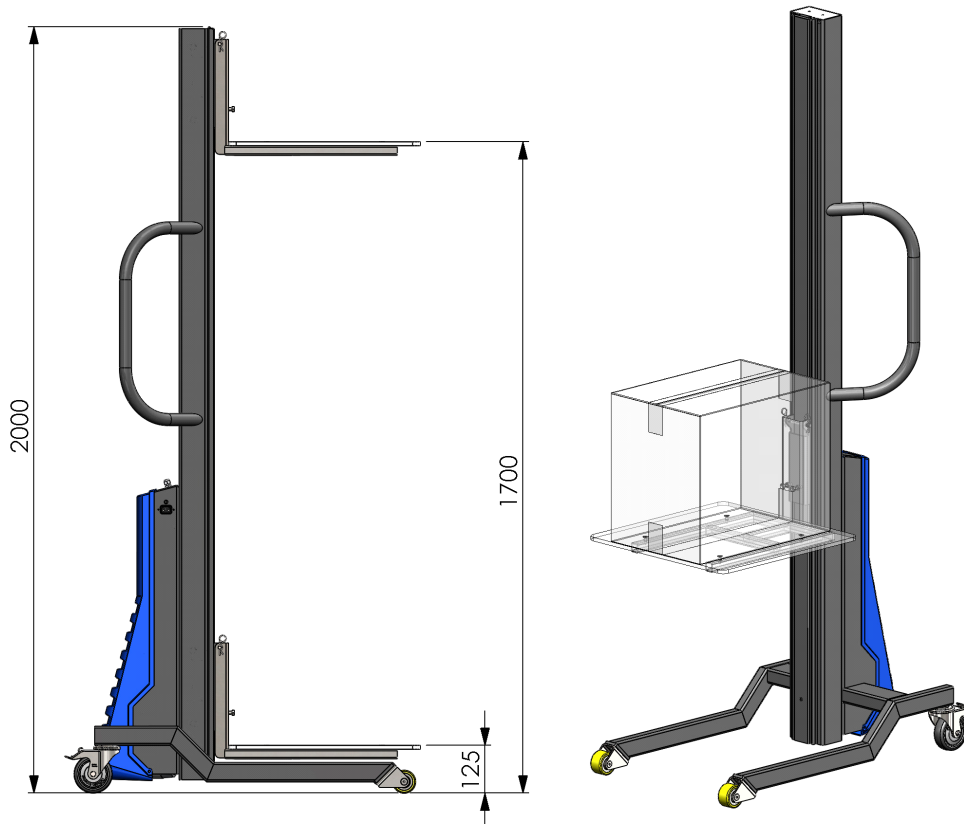

Art No. ML80-600

PLATFORM

Material: 304 Stainless Steel Frame with Nylon top plate

Max 80kg @ 400mm

Revision 01