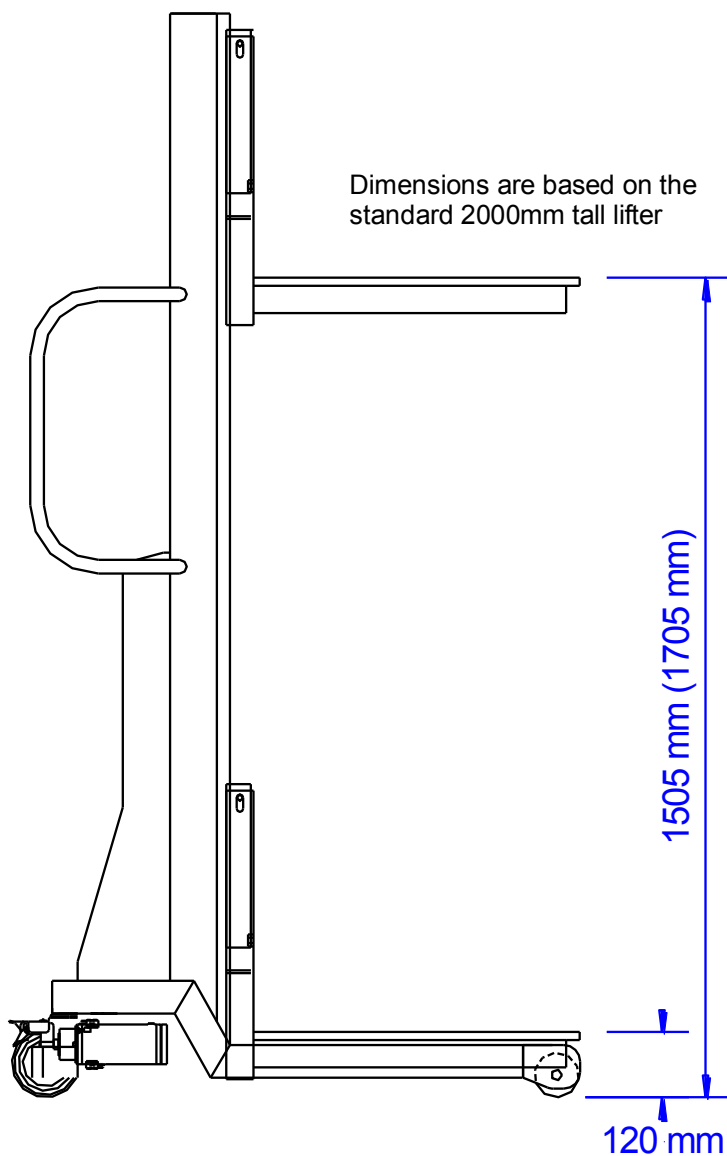

Art No. FA1160 | PLATFORM DATA SHEET

Dimensions are based on the standard 2000mm tall lifter

Main Dimensions are for the 2000mm tall lifter.  
Dimensions for the 2200m tall lifter are shown in brackets