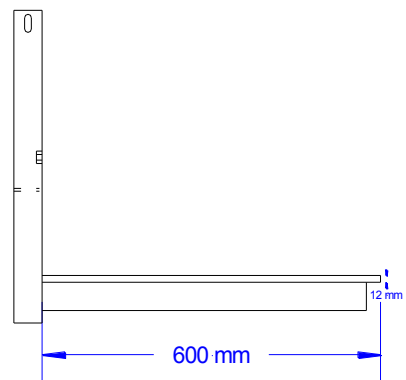

Art No. FA1160 | PLATFORM DATA SHEET

Dimensions are based on the standard 2000mm tall lifter

Main Dimensions are for the 2000mm tall lifter.  
Dimensions for the 2200m tall lifter are shown in brackets