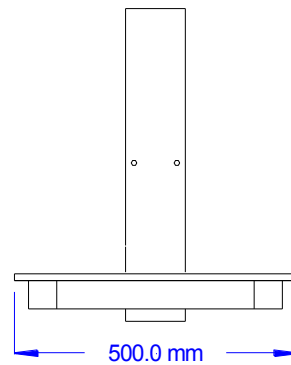

Art No. FA1160 | PLATFORM DATA SHEET

Dimensions are based on the standard 2000mm tall lifter

Main Dimensions are for the 2000mm tall lifter.  
Dimensions for the 2200m tall lifter are shown in brackets