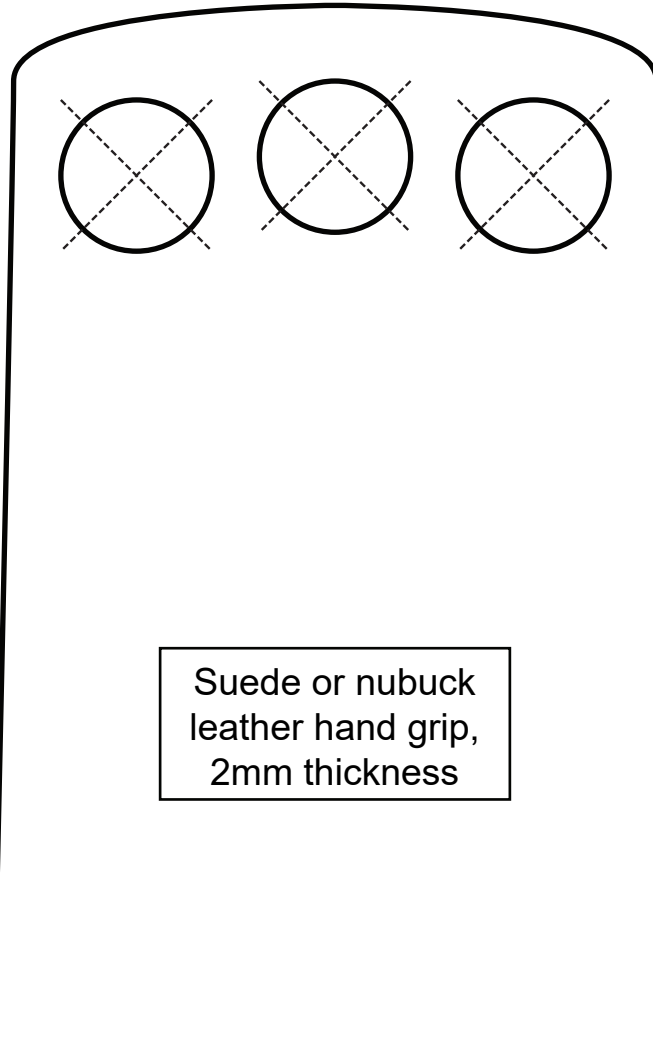

Leather Pull Up Grips

Suede or nubuck
leather hand grip,
2mm thickness

Strap goes here

Veg tan leather
wrist strap,
2mm thickness