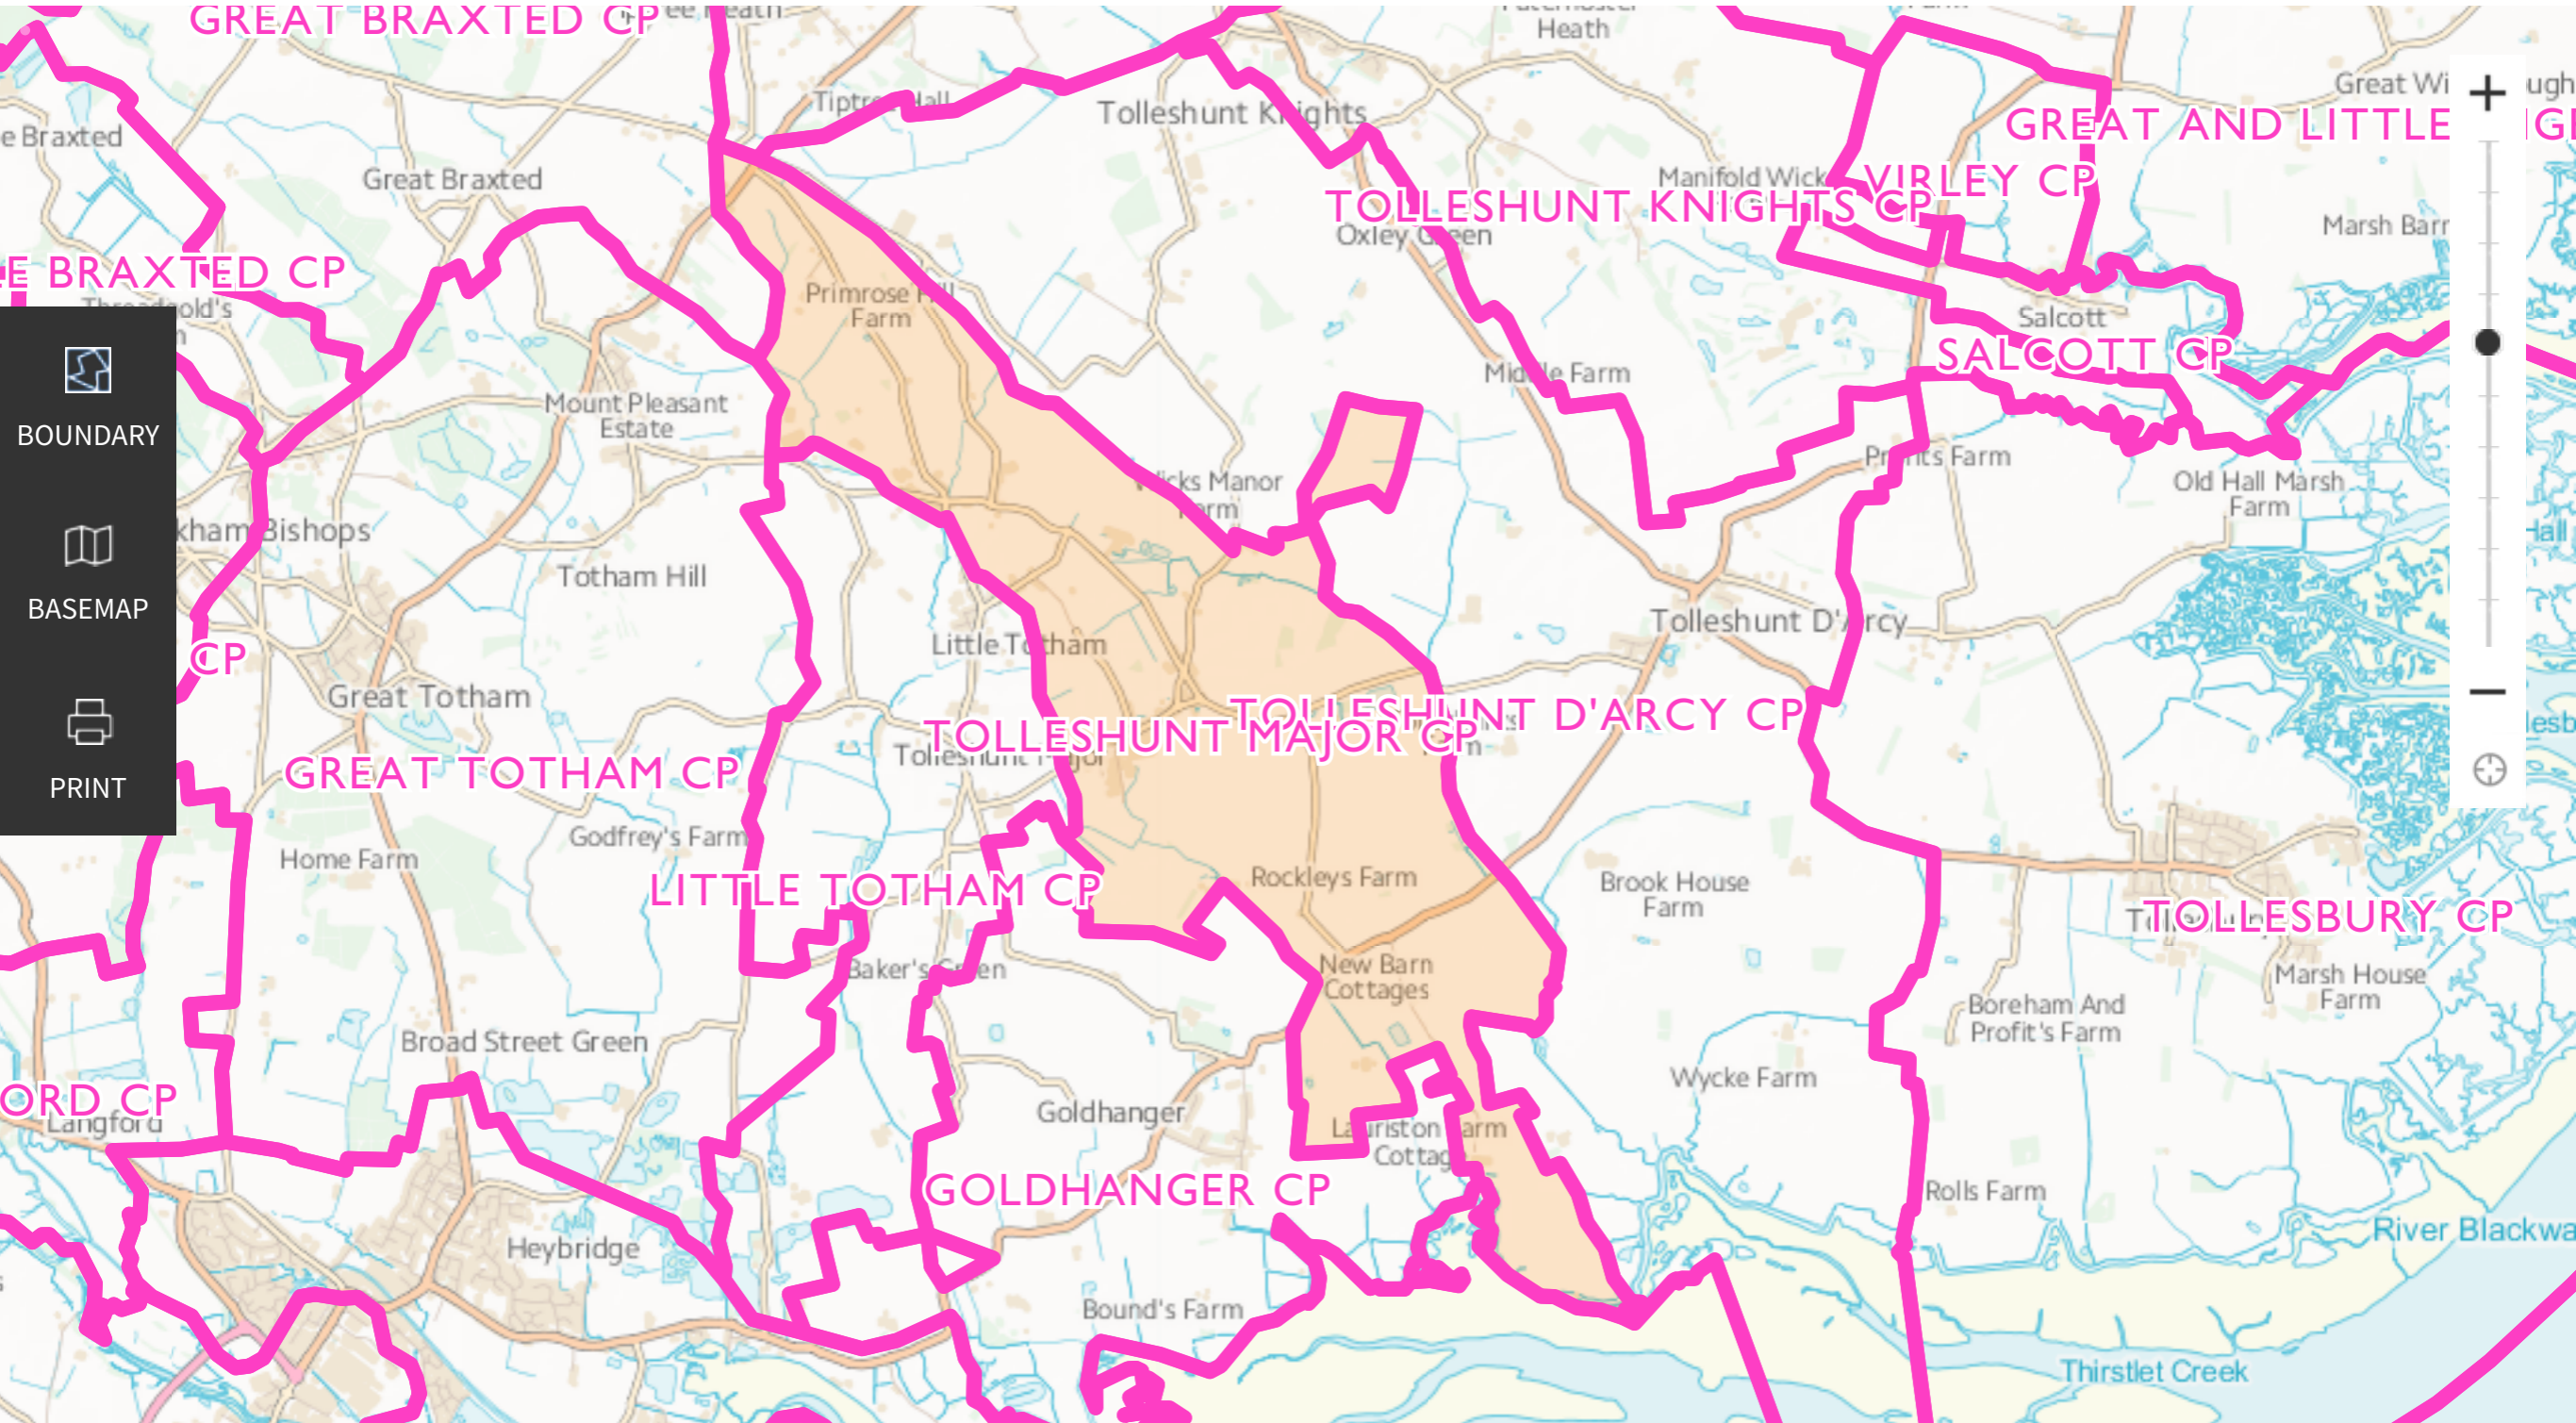

## TOLLESHUNT MAJOR CIVIL PARISH, ESSEX COUNTY

— Civil Parishes or Communities

- BOUNDARY
- BASEMAP
- PRINT

Map navigation controls including zoom in (+), zoom out (-), and a vertical scale bar.