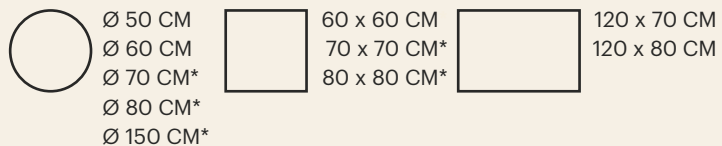

TEAK TAFELBLADEN