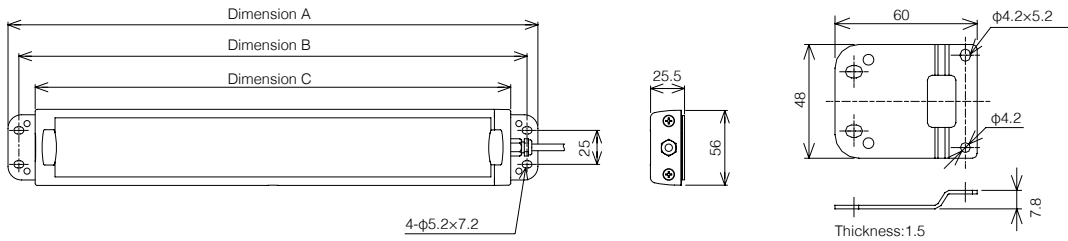

LED Work Light

CWK

LED Indoor Use Mounting in All Directions Ambient Temperature -10°C~+50°C Daylight

CE RoHS 10 UL FCC IP66G IP67G

Model Number Configuration

CWK2S-24-CD

- ① Length
2 = 200mm
3 = 300mm
6 = 600mm
- ② Connector Type
S = Side-exiting Cable
- ③ Rated Voltage
24 = 24V DC
- ④ Luminous Color
CD = Daylight

Dimensions (mm)

Model Number	Dimension A	Dimension B	Dimension C
	Overall Length	Mounting Pitch	Body Length
CWK-2S-24-CD	290mm	274mm	250mm
CWK-3S-24-CD	390mm	374mm	350mm
CWK-6S-24-CD	690mm	674mm	650mm

Optional Parts

For details refer to P. 93 to P. 98

Product Name	Model Number
Swivel Bracket	SZ-320KS (1 pair)

Specification

Description	200mm	300mm	600mm
Illuminance (@1m, center, typical)	600lx	850lx	1500lx

Product List