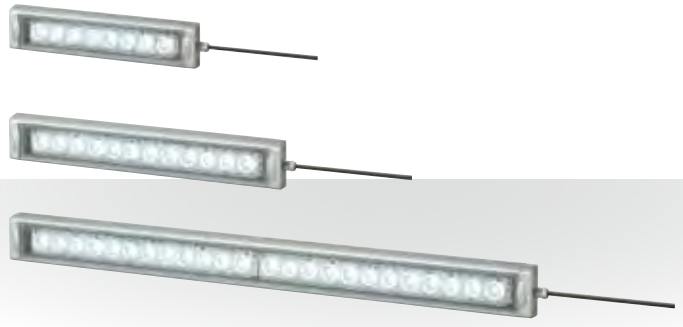

LED Work Light

CWK

LED Indoor Use Mounting in All Directions Ambient Temperature -10°C~+50°C Daylight

CE RoHS 10 UL FCC IP66G IP67G

Model Number Configuration

CWK2S-24-CD

- ① Length
2 = 200mm
3 = 300mm
6 = 600mm
- ② Connector Type
S = Side-exiting Cable
- ③ Rated Voltage
24 = 24V DC
- ④ Luminous Color
CD = Daylight

Dimensions (mm)

Model Number	Dimension A	Dimension B	Dimension C
	Overall Length	Mounting Pitch	Body Length
CWK-2S-24-CD	290mm	274mm	250mm
CWK-3S-24-CD	390mm	374mm	350mm
CWK-6S-24-CD	690mm	674mm	650mm

Optional Parts

For details refer to P. 93 to P. 98

Product Name	Model Number
Swivel Bracket	SZ-320KS (1 pair)

Specification

Description	200mm	300mm	600mm
Illuminance (@1m, center, typical)	600lx	850lx	1500lx

Product List