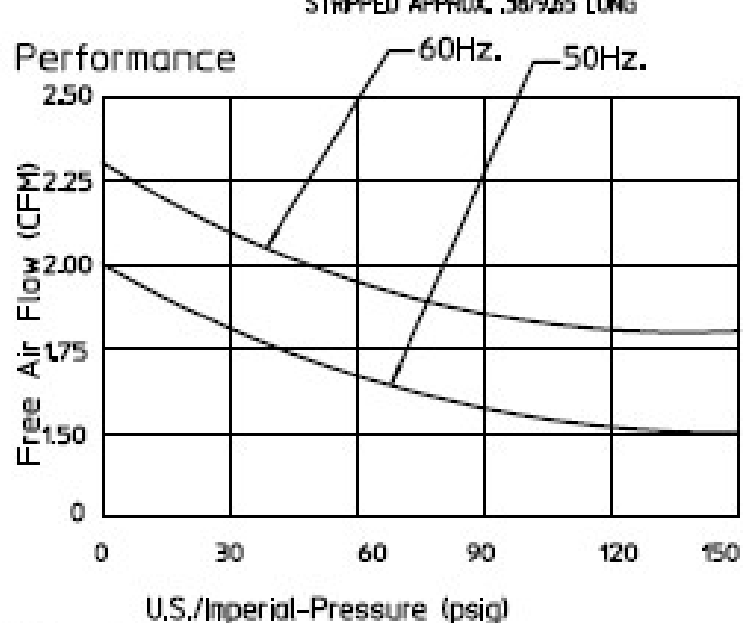

GAST MANUFACTURING, INC.  
 A Unit of DEX Corporation  
 Post Office Box 97  
 Benton Harbor, Michigan  
 Ph: 269/926-6171  
 Fax: 269/925-8288

PART NO:

RTD700B

REV:

A

NOTES:

1. ALL DIMENSIONS ARE FOR REFERENCE USE ONLY.
2. PRODUCT DIMENSIONS: U.S. IMPERIAL (inches) METRIC (mm).
3. \* - TECHNICAL DATA SUBJECT TO CHANGE WITHOUT NOTICE.
4. INSTALLATION: THIS PUMP MUST BE INSTALLED IN AN ENCLOSURE.

SOUND LEVEL Less Than 70 dBA)  
 NORMAL AMBIENT -20 degC TO +40 degC  
 RELATIVE HUMIDITY 20% - 80%  
 ENVIRONMENT Clean Dust Free

CAPACITOR/MNT. KIT  
 SHIPPED UNATTACHED

FILTER UNATTACHED

Product Specifications