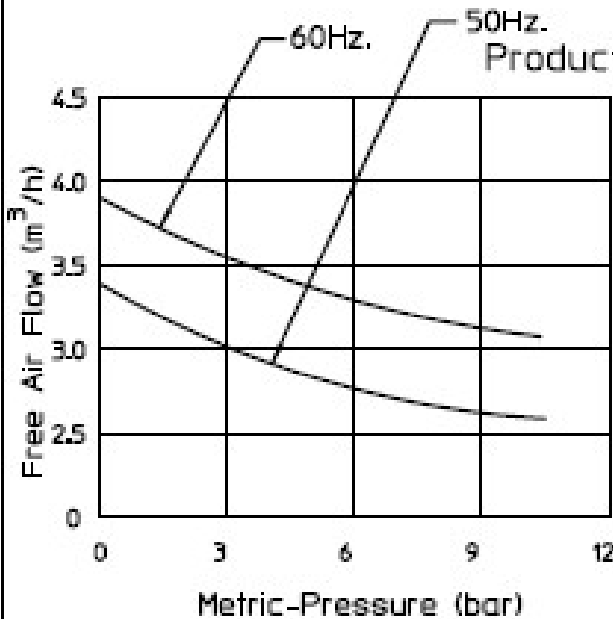

GAST MANUFACTURING, INC.  
 A Unit of DEX Corporation  
 Post Office Box 97  
 Benton Harbor, Michigan  
 Ph: 269/926-6171  
 Fax: 269/925-8288

PART NO:

RTD700B

REV:

A

NOTES:

1. ALL DIMENSIONS ARE FOR REFERENCE USE ONLY.
2. PRODUCT DIMENSIONS: U.S. IMPERIAL (inches) METRIC (mm).
3. \* - TECHNICAL DATA SUBJECT TO CHANGE WITHOUT NOTICE.
4. INSTALLATION: THIS PUMP MUST BE INSTALLED IN AN ENCLOSURE.

SOUND LEVEL Less Than 70 dBA)  
 NORMAL AMBIENT -20 degC TO +40 degC  
 RELATIVE HUMIDITY 20% - 80%  
 ENVIRONMENT Clean Dust Free

CAPACITOR/MNT. KIT  
 SHIPPED UNATTACHED

FILTER UNATTACHED

Product Specifications