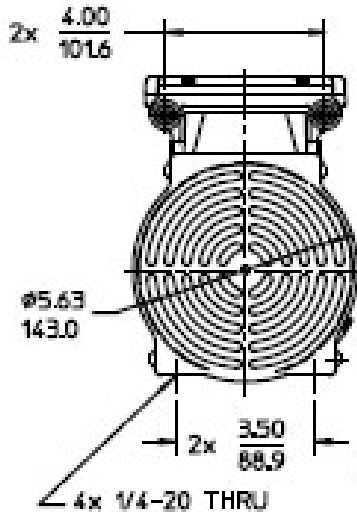

GAST MANUFACTURING, INC.  
 A Unit of DEX Corporation  
 Post Office Box 97  
 Benton Harbor, Michigan  
 Ph: 269/926-6171  
 Fax: 269/925-8288

PART NO:

RTD700B

REV:

A

NOTES:

1. ALL DIMENSIONS ARE FOR REFERENCE USE ONLY.
2. PRODUCT DIMENSIONS: U.S. IMPERIAL (inches) METRIC (mm).
3. \* - TECHNICAL DATA SUBJECT TO CHANGE WITHOUT NOTICE.
4. INSTALLATION: THIS PUMP MUST BE INSTALLED IN AN ENCLOSURE.

SOUND LEVEL Less Than 70 dBA)  
 NORMAL AMBIENT -20 degC TO +40 degC  
 RELATIVE HUMIDITY 20% - 80%  
 ENVIRONMENT Clean Dust Free

CAPACITOR/MNT. KIT  
 SHIPPED UNATTACHED

FILTER UNATTACHED

Product Specifications