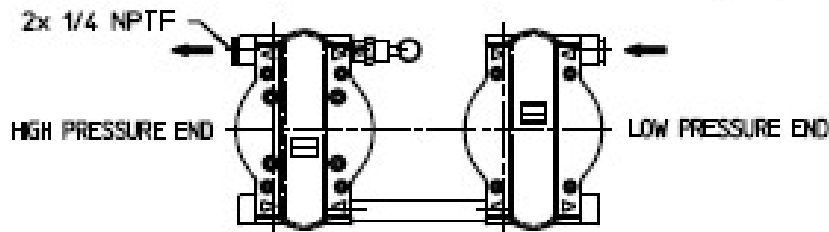

GAST MANUFACTURING, INC.  
 A Unit of DEX Corporation  
 Post Office Box 97  
 Benton Harbor, Michigan  
 Ph: 269/926-6171  
 Fax: 269/925-8288

PART NO:

RTD700B

REV:

A

NOTES:

1. ALL DIMENSIONS ARE FOR REFERENCE USE ONLY.
2. PRODUCT DIMENSIONS: U.S. IMPERIAL (inches) METRIC (mm).
3. \* - TECHNICAL DATA SUBJECT TO CHANGE WITHOUT NOTICE.
4. INSTALLATION: THIS PUMP MUST BE INSTALLED IN AN ENCLOSURE.

SOUND LEVEL Less Than 70 dBA)  
 NORMAL AMBIENT -20 degC TO +40 degC  
 RELATIVE HUMIDITY 20% - 80%  
 ENVIRONMENT Clean Dust Free

CAPACITOR/MNT. KIT  
 SHIPPED UNATTACHED

FILTER UNATTACHED

Product Specifications