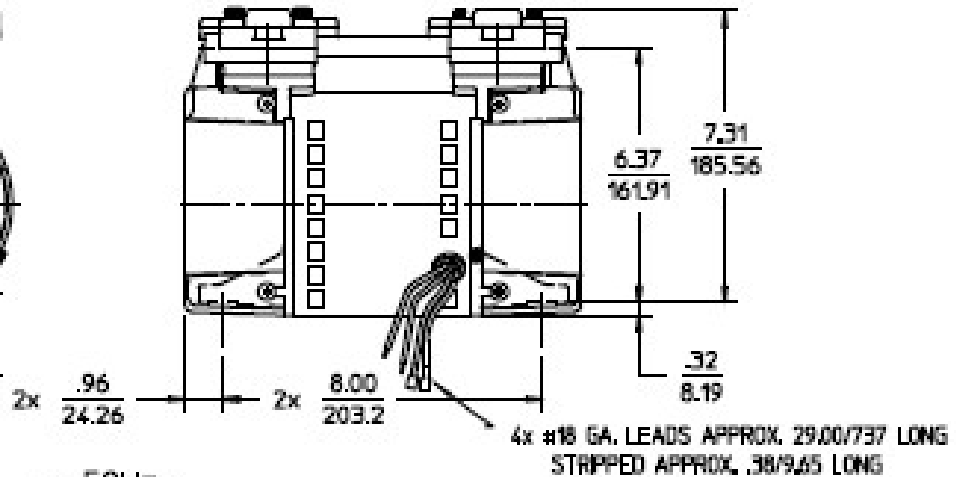

Product Specifications

Model Number	Motor	RPM		HP	kW	Net Wt.		AMPS	CAPACITOR mfd. - volts
		60 cycle	50 cycle			lbs.	kg		
71R555-P317-D402X	220/240 50HZ. 208-240 60HZ.	1725	1425	1/2	.38	16	7.3	2.8 50HZ. 3.2-3.1 60HZ.	15 - 370