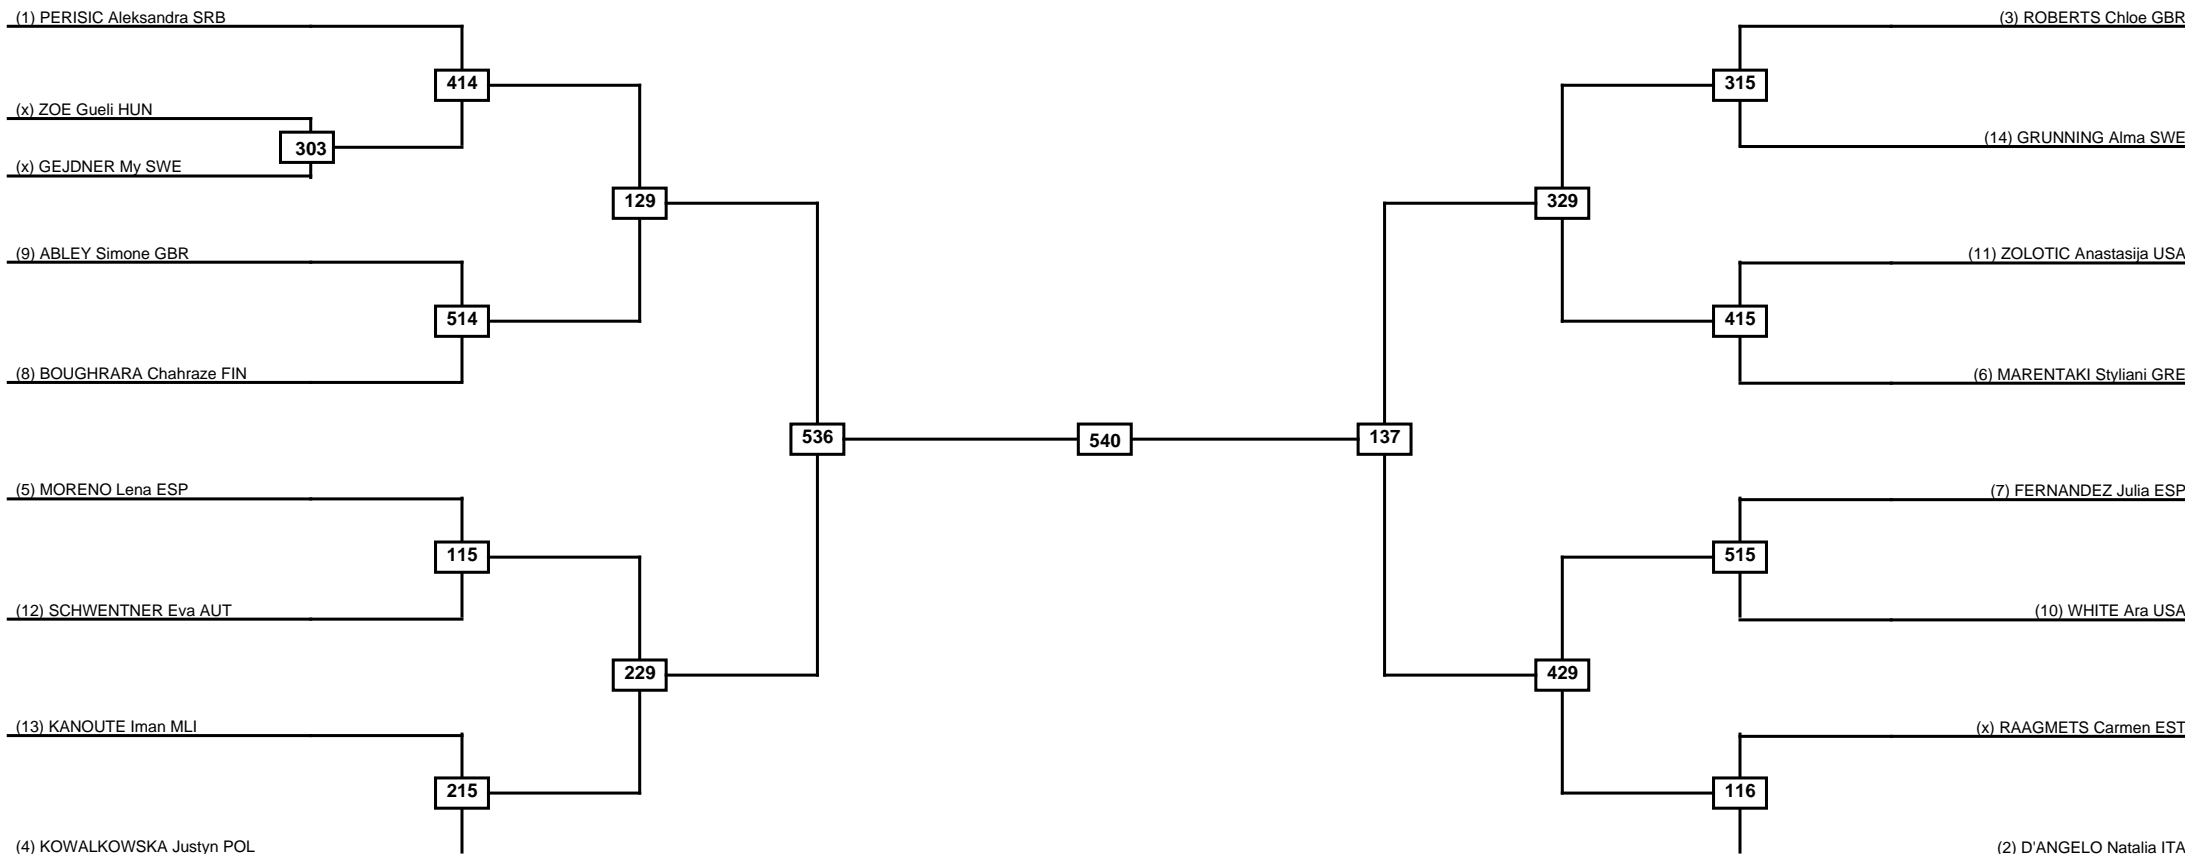

Round of 32 Round of 16 Quarterfinals Semifinals Final Semifinals Quarterfinals Round of 16 Round of 32

Classification
1
2
3
3

LEGEND RSC: Win by Referee stops contest PTG: Win by Point gap SUP: Win by Superiority DSQ: Win by Disqualification DQB: Win by Disqualification for Unsportsmanlike behavior DWR: Win by double Withdrawal R: Round
 (x)Seed PFT: Win by Final score GDP: Win by Golden points WDR: Win by Withdrawal PUN: Win by Punitive declaration DDB: Double disqualification for Unsportsmanlike behavior DDQ: Double Disqualification

Quarterfinals Semifinals

Final

Semifinals

Quarterfinals

Classification
1
2
3
3

LEGEND RSC: Win by Referee stops contest PTG: Win by Point gap SUP: Win by Superiority DSQ: Win by Disqualification DQB: Win by Disqualification for Unsportsmanlike behavior DWR: Win by double Withdrawal R: Round
 (x)Seed PFT: Win by Final score GDP: Win by Golden points WDR: Win by Withdrawal PUN: Win by Punitive declaration DDB: Double disqualification for Unsportsmanlike behavior DDQ: Double Disqualification