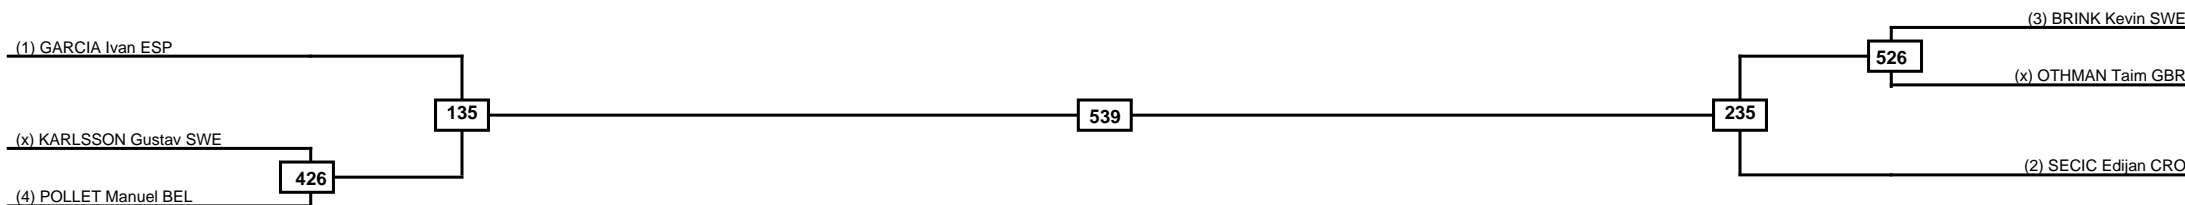

Quarterfinals Semifinals

Final

Semifinals

Quarterfinals

Classification
1
2
3
3

LEGEND RSC: Win by Referee stops contest PTG: Win by Point gap SUP: Win by Superiority DSQ: Win by Disqualification DQB: Win by Disqualification for Unsportsmanlike behavior DWR: Win by double Withdrawal R: Round
(x)Seed PFT: Win by Final score GDP: Win by Golden points WDR: Win by Withdrawal PUN: Win by Punitive declaration DDB: Double disqualification for Unsportsmanlike behavior DDQ: Double Disqualification