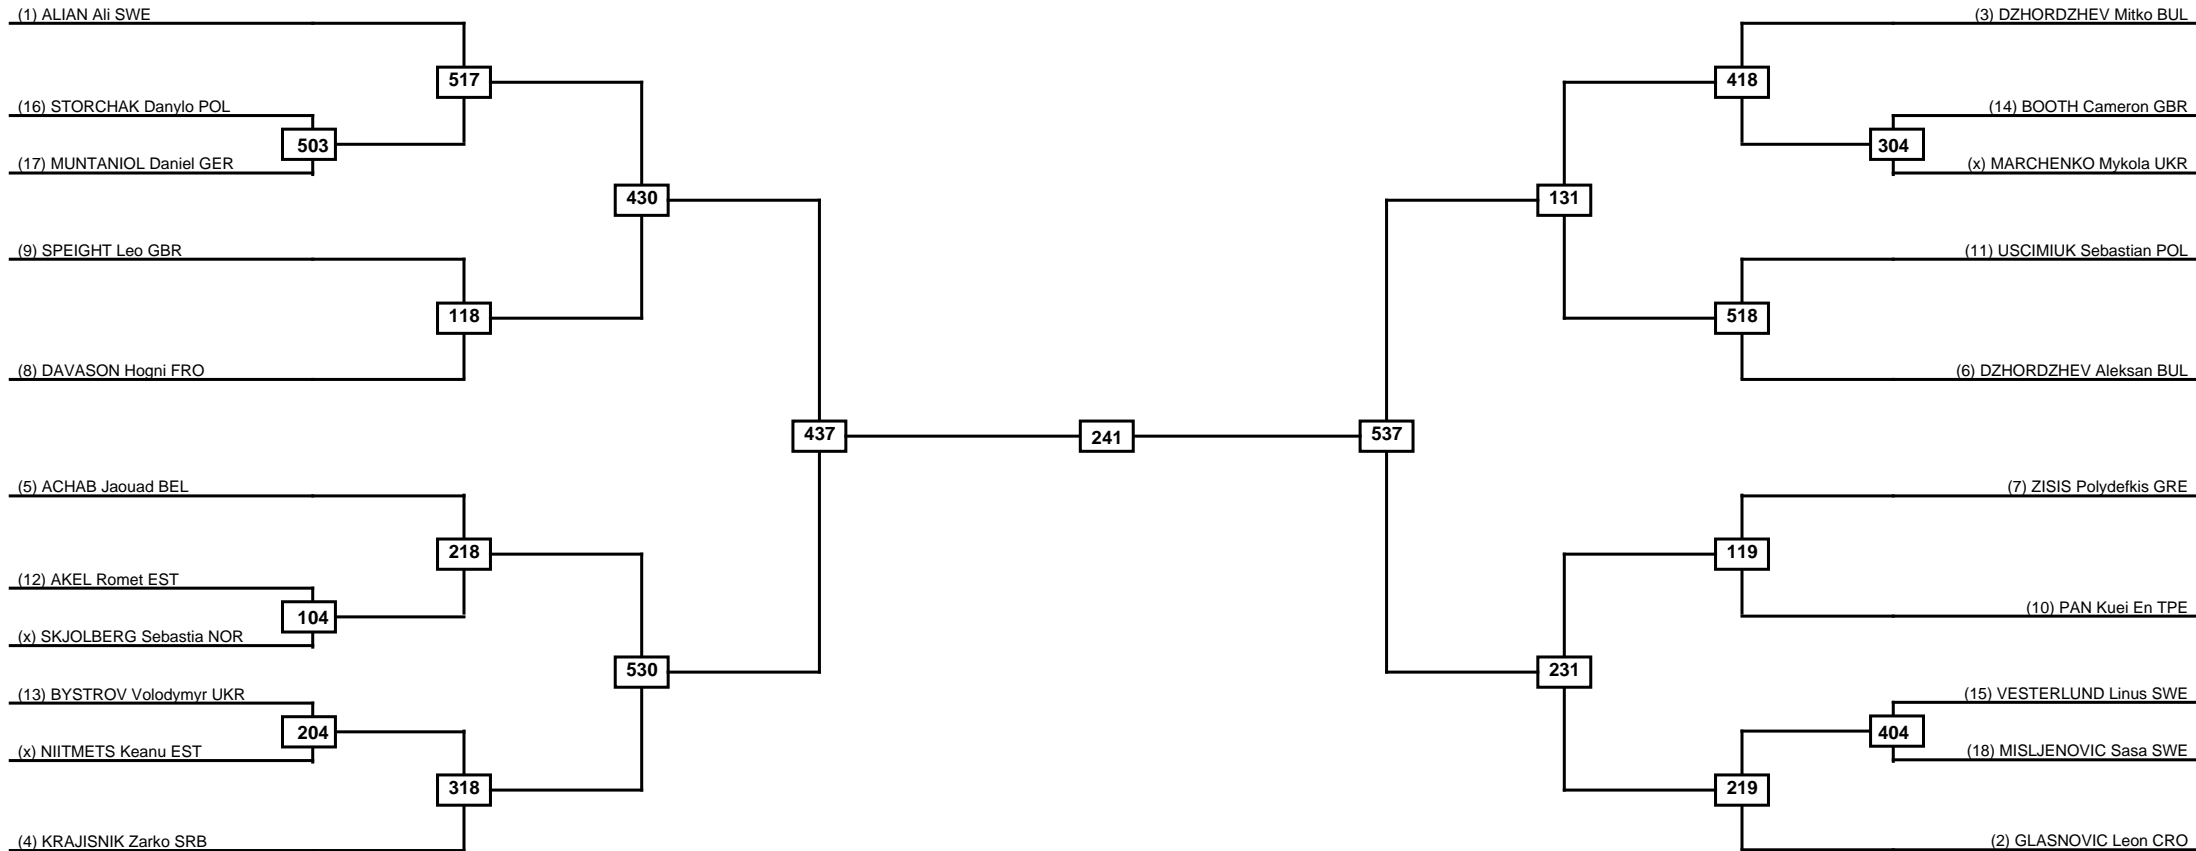

Quarterfinals
Semifinals
Final
Semifinals
Quarterfinals

Classification
1
2
3
3

LEGEND	RSC: Win by Referee stops contest	PTG: Win by Point gap	SUP: Win by Superiority	DSQ: Win by Disqualification	DQB: Win by Disqualification for Unsportsmanlike behavior	DWR: Win by double Withdrawal	R: Round
	(x)Seed	PFT: Win by Final score	GDP: Win by Golden points	WDR: Win by Withdrawal	PUN: Win by Punitive declaration	DDB: Double disqualification for Unsportsmanlike behavior	DDQ: Double Disqualification

Round of 32 Round of 16 Quarterfinals Semifinals Final Semifinals Quarterfinals Round of 16 Round of 32

Classification
1
2
3
3

LEGEND RSC: Win by Referee stops contest PTG: Win by Point gap SUP: Win by Superiority DSQ: Win by Disqualification DQB: Win by Disqualification for Unsportsmanlike behavior DWR: Win by double Withdrawal R: Round
 (x)Seed PFT: Win by Final score GDP: Win by Golden points WDR: Win by Withdrawal PUN: Win by Punitive declaration DDB: Double disqualification for Unsportsmanlike behavior DDQ: Double Disqualification