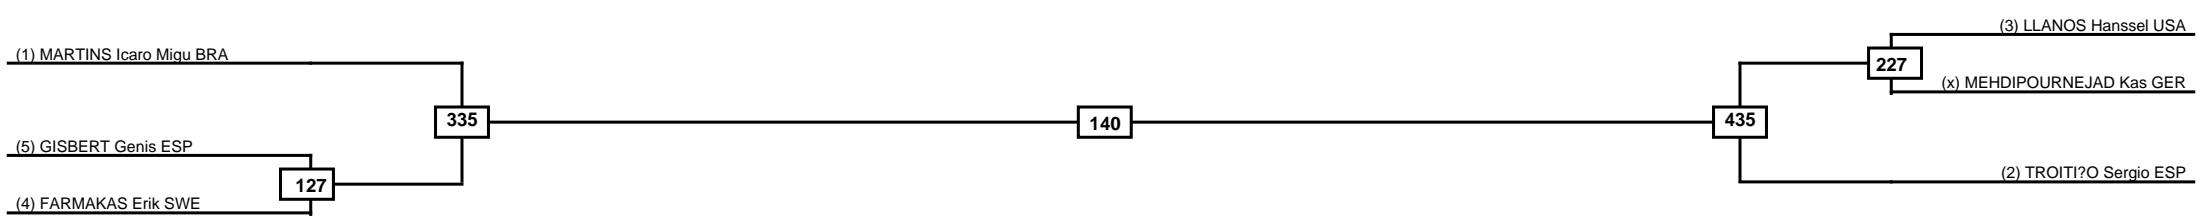

Quarterfinals
Semifinals
Final
Semifinals
Quarterfinals

Classification
1
2
3
3

LEGEND	RSC: Win by Referee stops contest	PTG: Win by Point gap	SUP: Win by Superiority	DSQ: Win by Disqualification	DQB: Win by Disqualification for Unsportsmanlike behavior	DWR: Win by double Withdrawal	R: Round
	(x)Seed	PFT: Win by Final score	GDP: Win by Golden points	WDR: Win by Withdrawal	PUN: Win by Punitive declaration	DDB: Double disqualification for Unsportsmanlike behavior	DDQ: Double Disqualification

Round of 32 Round of 16 Quarterfinals Semifinals Final Semifinals Quarterfinals Round of 16 Round of 32

Classification
1
2
3
3

LEGEND RSC: Win by Referee stops contest PTG: Win by Point gap SUP: Win by Superiority DSQ: Win by Disqualification DQB: Win by Disqualification for Unsportsmanlike behavior DWR: Win by double Withdrawal R: Round
 (x)Seed PFT: Win by Final score GDP: Win by Golden points WDR: Win by Withdrawal PUN: Win by Punitive declaration DDB: Double disqualification for Unsportsmanlike behavior DDQ: Double Disqualification