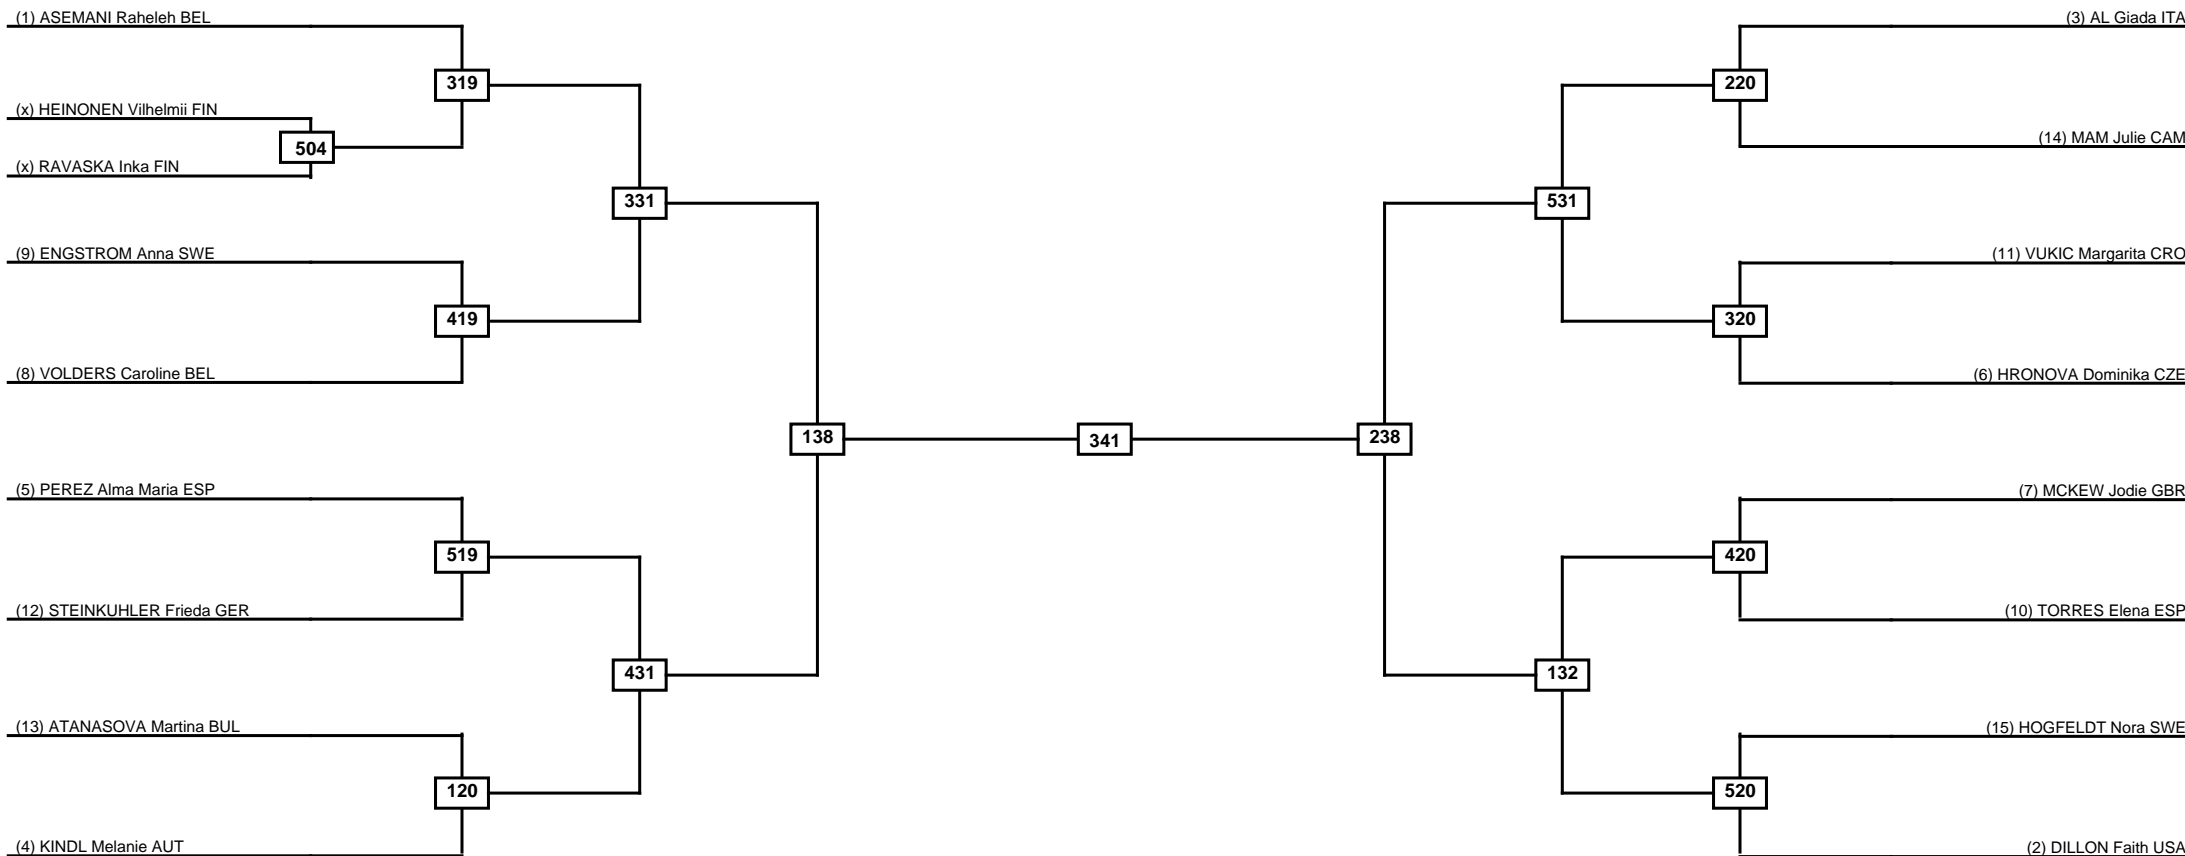

Round of 32 Round of 16 Quarterfinals Semifinals Final Semifinals Quarterfinals Round of 16 Round of 32

Classification
1
2
3
3

LEGEND RSC: Win by Referee stops contest PTG: Win by Point gap SUP: Win by Superiority DSQ: Win by Disqualification DQB: Win by Disqualification for Unsportsmanlike behavior DWR: Win by double Withdrawal R: Round
 (x)Seed PFT: Win by Final score GDP: Win by Golden points WDR: Win by Withdrawal PUN: Win by Punitive declaration DDB: Double disqualification for Unsportsmanlike behavior DDQ: Double Disqualification