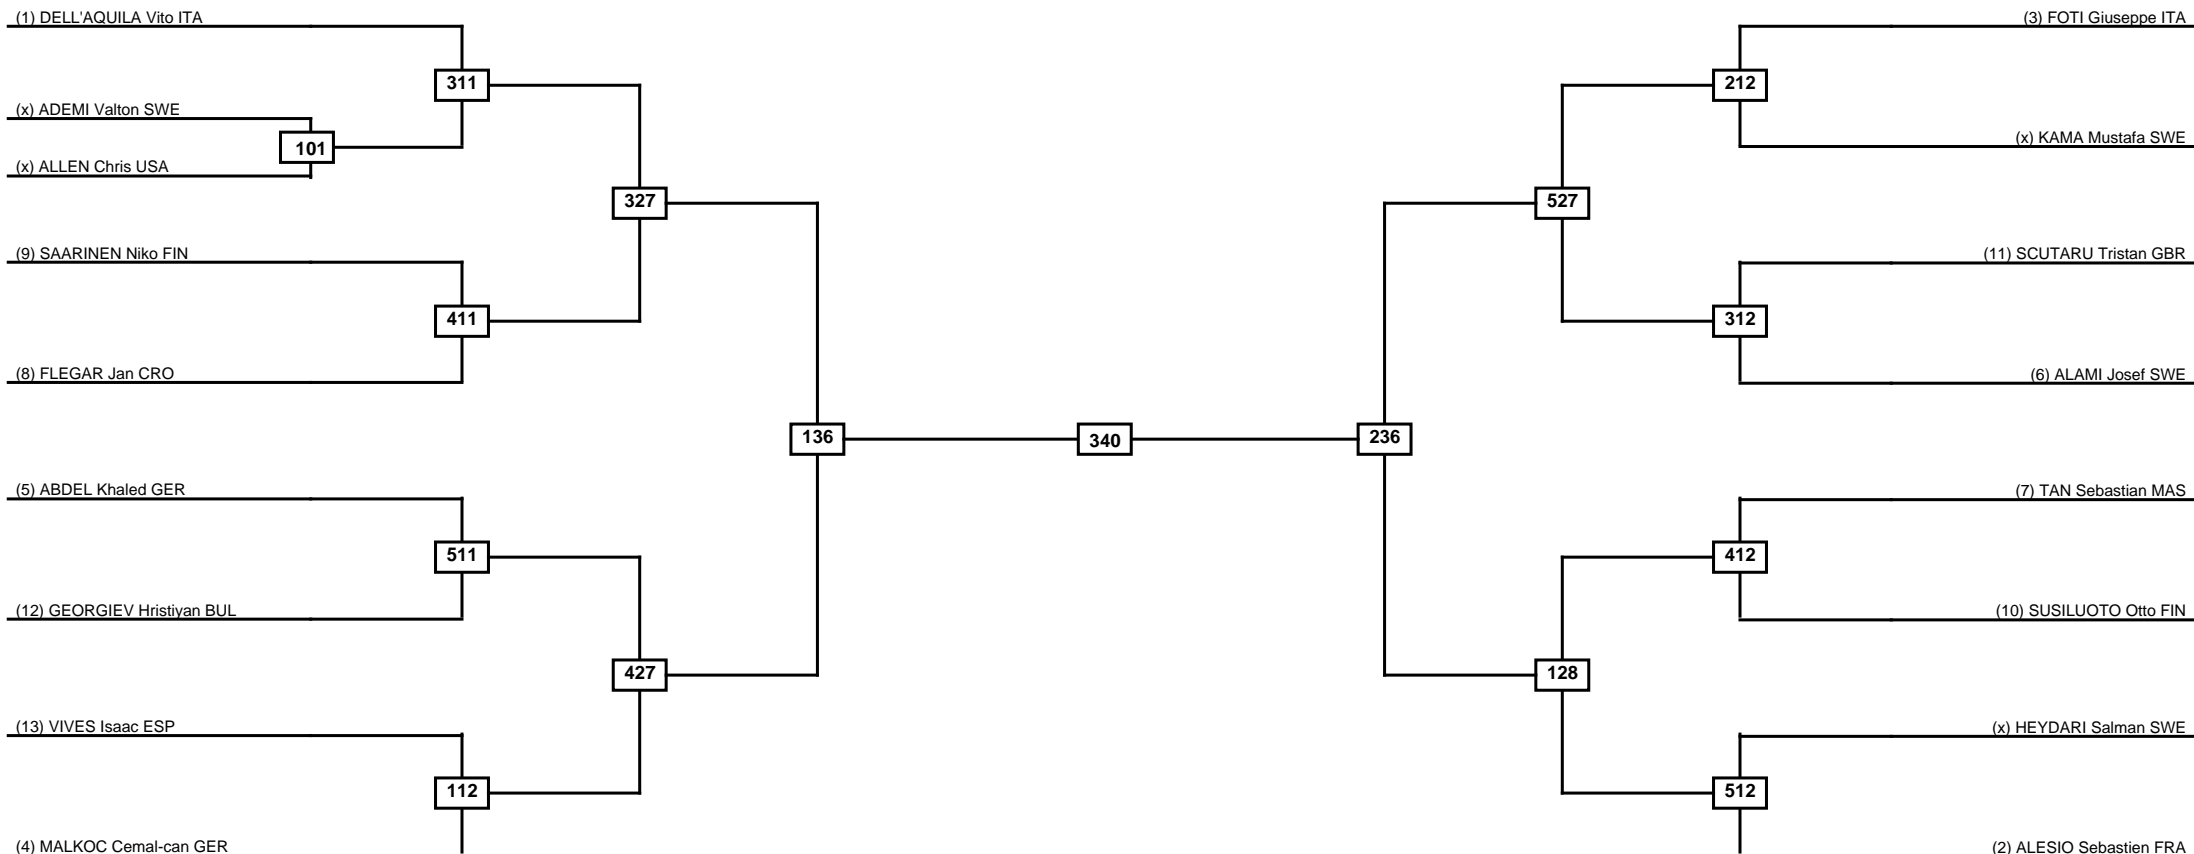

Round of 32 Round of 16 Quarterfinals Semifinals Final Semifinals Quarterfinals Round of 16 Round of 32

Classification
1
2
3
3

LEGEND RSC: Win by Referee stops contest PTG: Win by Point gap SUP: Win by Superiority DSQ: Win by Disqualification DQB: Win by Disqualification for Unsportsmanlike behavior DWR: Win by double Withdrawal R: Round
 (x)Seed PFT: Win by Final score GDP: Win by Golden points WDR: Win by Withdrawal PUN: Win by Punitive declaration DDB: Double disqualification for Unsportsmanlike behavior DDQ: Double Disqualification