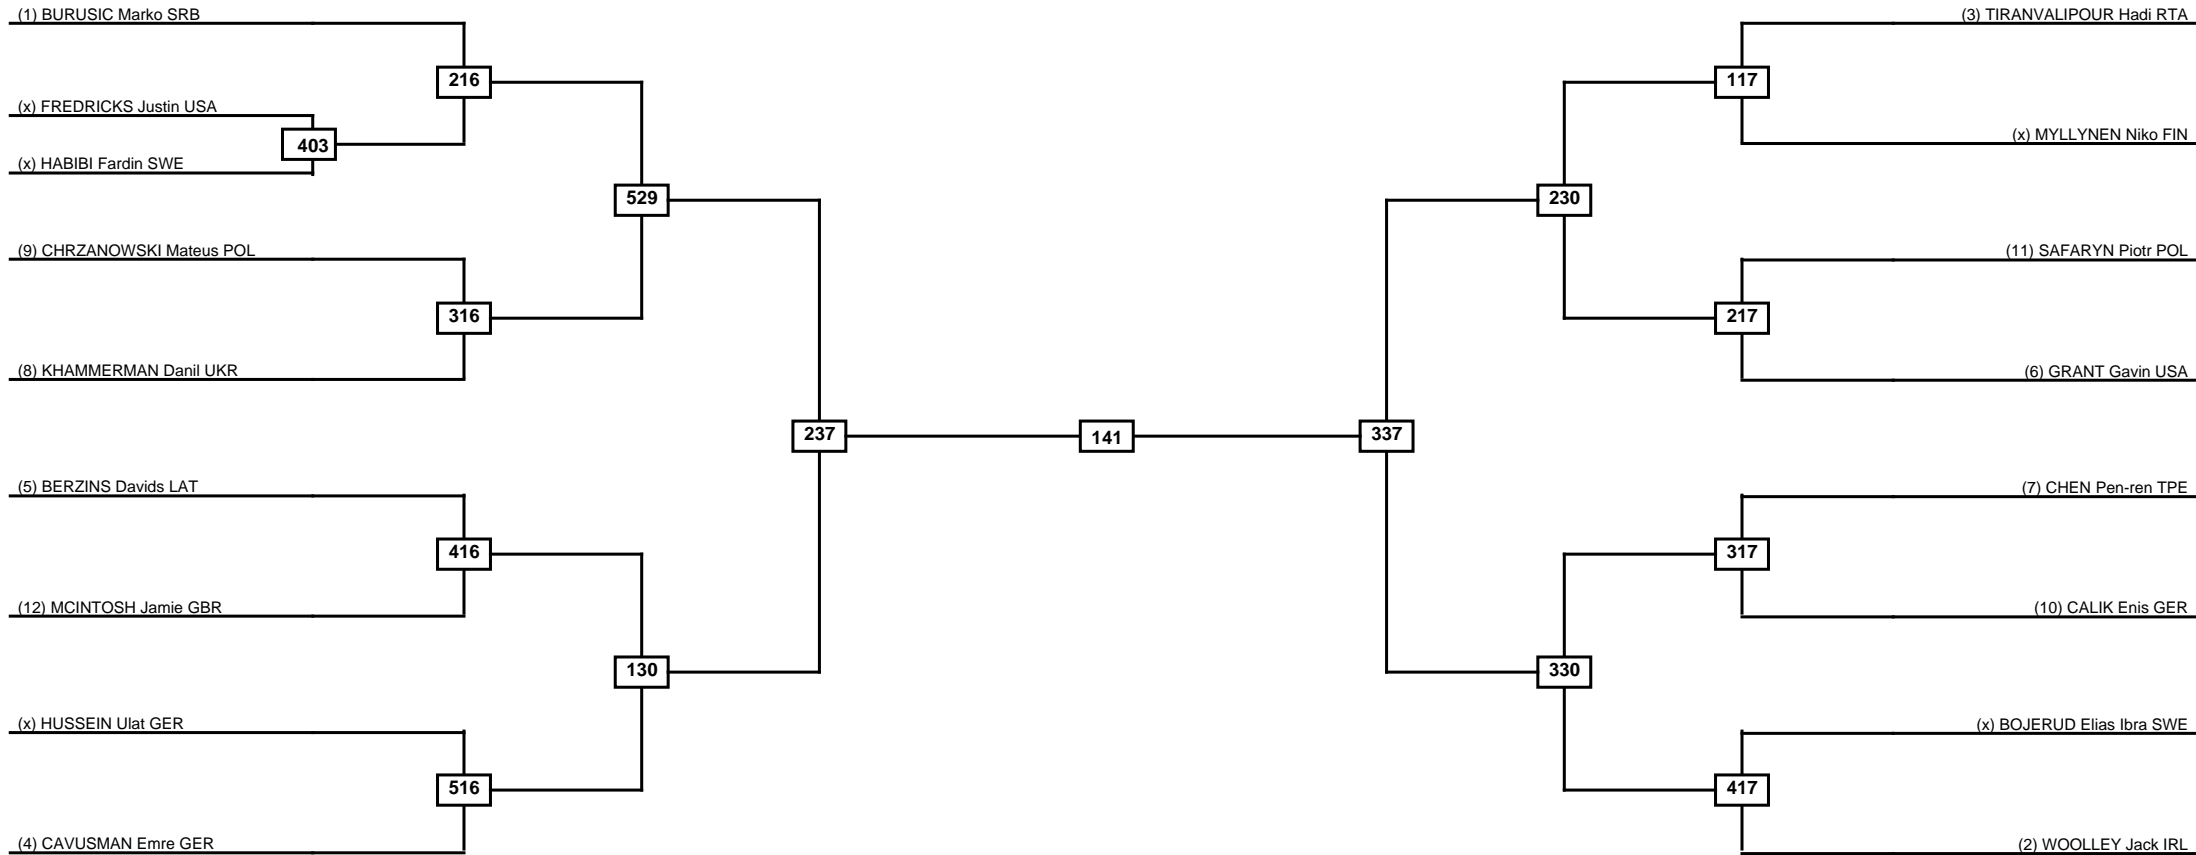

Round of 32 Round of 16 Quarterfinals Semifinals Final Semifinals Quarterfinals Round of 16 Round of 32

Classification
1
2
3
3

LEGEND RSC: Win by Referee stops contest PTG: Win by Point gap SUP: Win by Superiority DSQ: Win by Disqualification DQB: Win by Disqualification for Unsportsmanlike behavior DWR: Win by double Withdrawal R: Round
 (x)Seed PFT: Win by Final score GDP: Win by Golden points WDR: Win by Withdrawal PUN: Win by Punitive declaration DDB: Double disqualification for Unsportsmanlike behavior DDQ: Double Disqualification