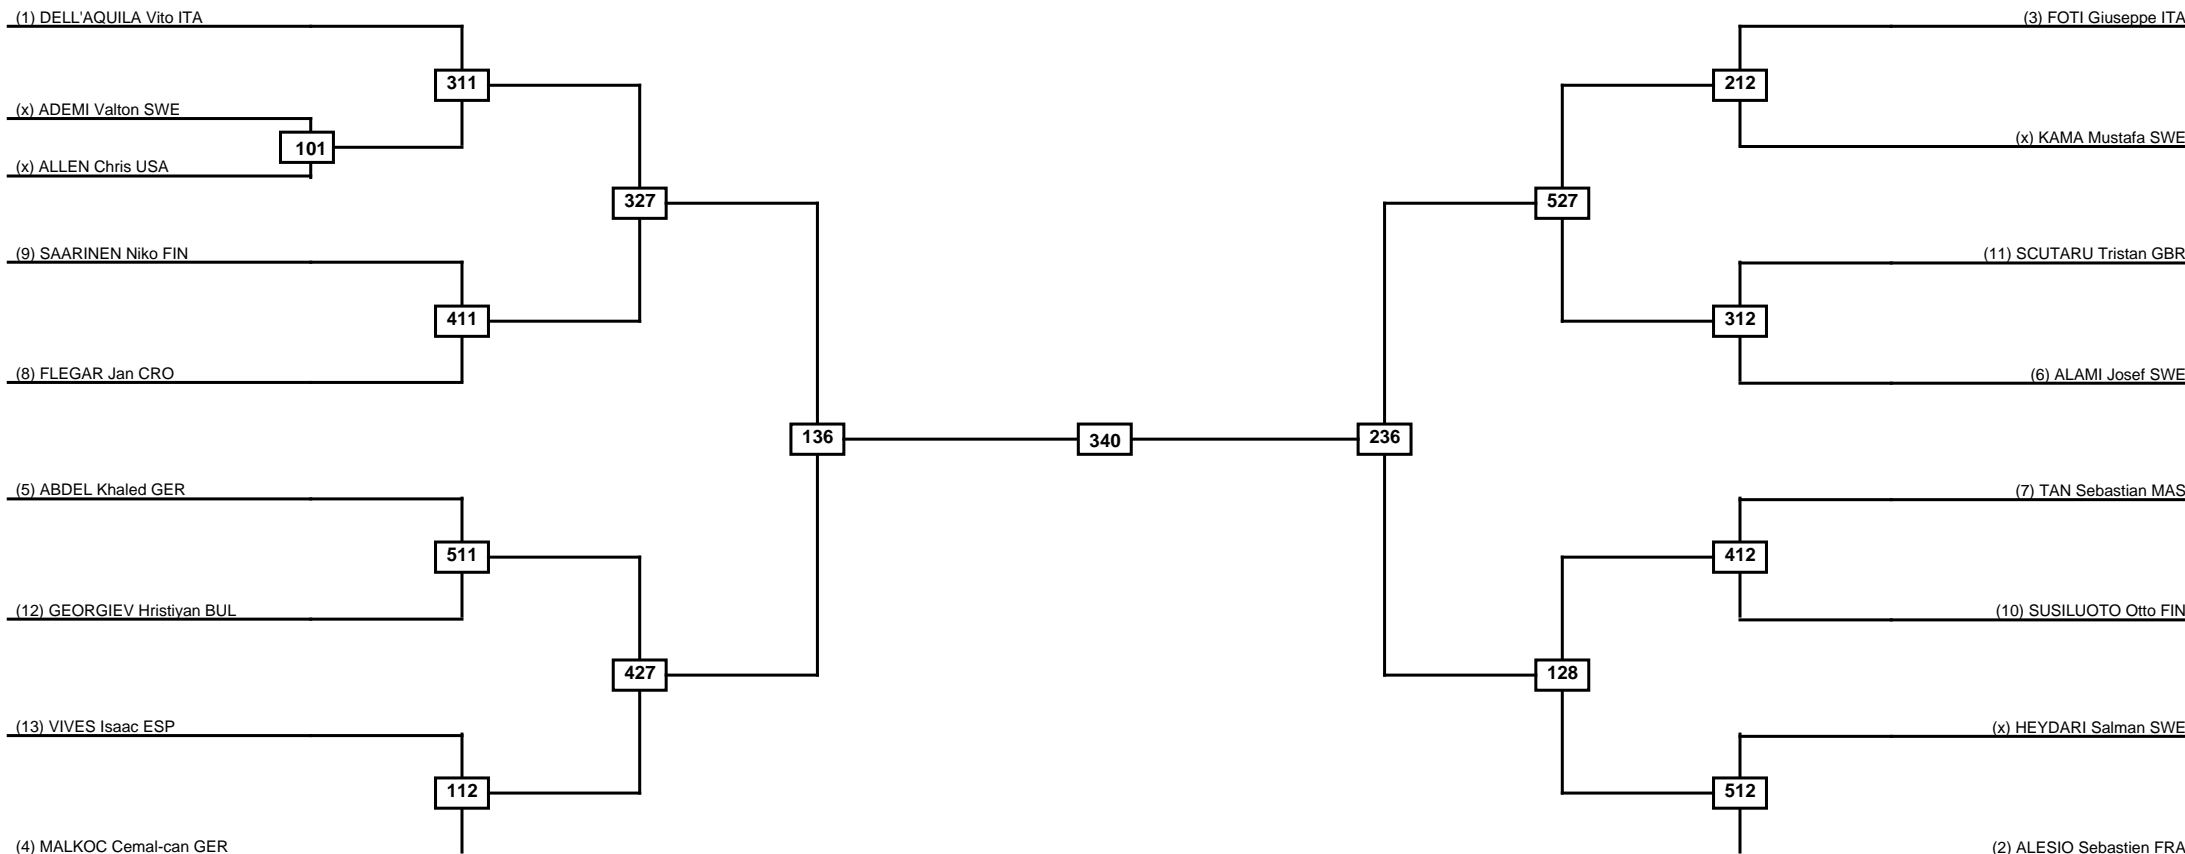

Round of 32 Round of 16 Quarterfinals Semifinals Final Semifinals Quarterfinals Round of 16 Round of 32

Classification
1
2
3
3

LEGEND RSC: Win by Referee stops contest PTG: Win by Point gap SUP: Win by Superiority DSQ: Win by Disqualification DQB: Win by Disqualification for Unsportsmanlike behavior DWR: Win by double Withdrawal R: Round
 (x)Seed PFT: Win by Final score GDP: Win by Golden points WDR: Win by Withdrawal PUN: Win by Punitive declaration DDB: Double disqualification for Unsportsmanlike behavior DDQ: Double Disqualification