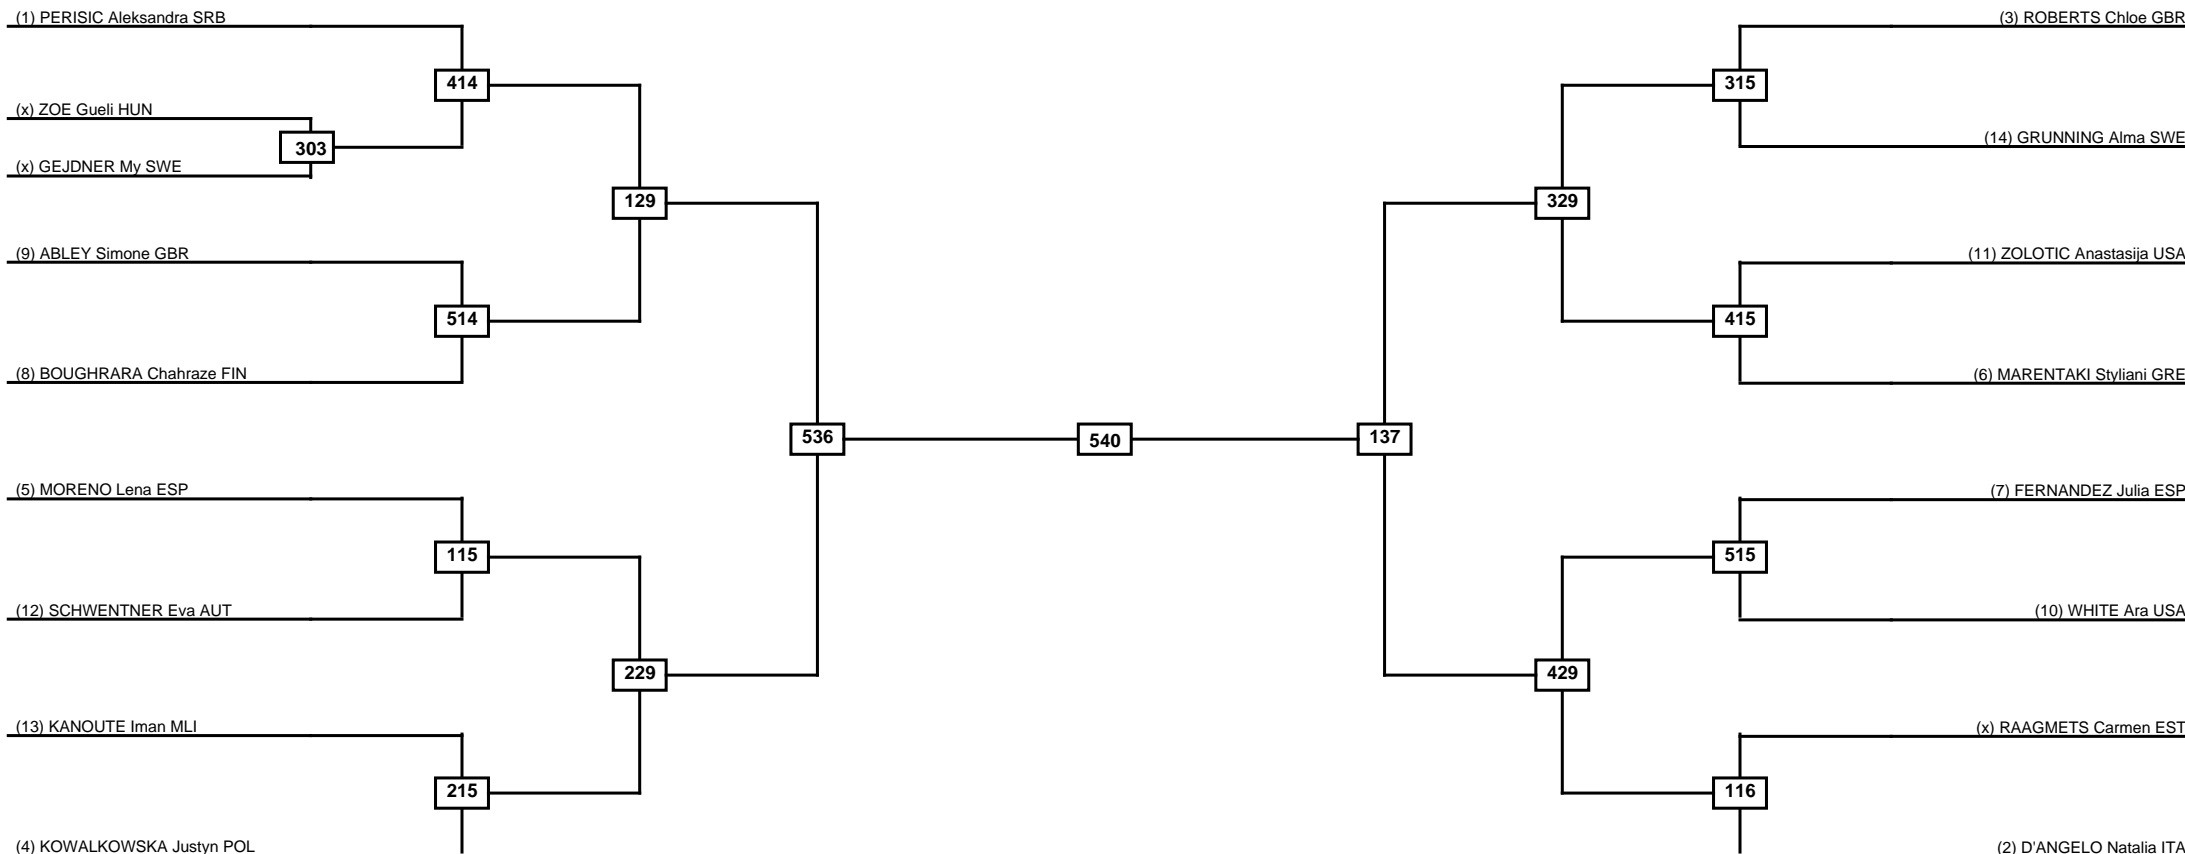

Round of 16
Quarterfinals
Semifinals
Final
Semifinals
Quarterfinals
Round of 16

Classification
1
2
3
3

LEGEND RSC: Win by Referee stops contest PTG: Win by Point gap SUP: Win by Superiority DSQ: Win by Disqualification DQB: Win by Disqualification for Unsportsmanlike behavior DWR: Win by double Withdrawal R: Round
 (x)Seed PFT: Win by Final score GDP: Win by Golden points WDR: Win by Withdrawal PUN: Win by Punitive declaration DDB: Double disqualification for Unsportsmanlike behavior DDQ: Double Disqualification

Quarterfinals Semifinals

Final

Semifinals

Quarterfinals

Classification
1
2
3
3

LEGEND RSC: Win by Referee stops contest PTG: Win by Point gap SUP: Win by Superiority DSQ: Win by Disqualification DQB: Win by Disqualification for Unsportsmanlike behavior DWR: Win by double Withdrawal R: Round
 (x)Seed PFT: Win by Final score GDP: Win by Golden points WDR: Win by Withdrawal PUN: Win by Punitive declaration DDB: Double disqualification for Unsportsmanlike behavior DDQ: Double Disqualification

Round of 32 Round of 16 Quarterfinals Semifinals Final Semifinals Quarterfinals Round of 16 Round of 32

Classification
1
2
3
3

LEGEND RSC: Win by Referee stops contest PTG: Win by Point gap SUP: Win by Superiority DSQ: Win by Disqualification DQB: Win by Disqualification for Unsportsmanlike behavior DWR: Win by double Withdrawal R: Round
 (x)Seed PFT: Win by Final score GDP: Win by Golden points WDR: Win by Withdrawal PUN: Win by Punitive declaration DDB: Double disqualification for Unsportsmanlike behavior DDQ: Double Disqualification