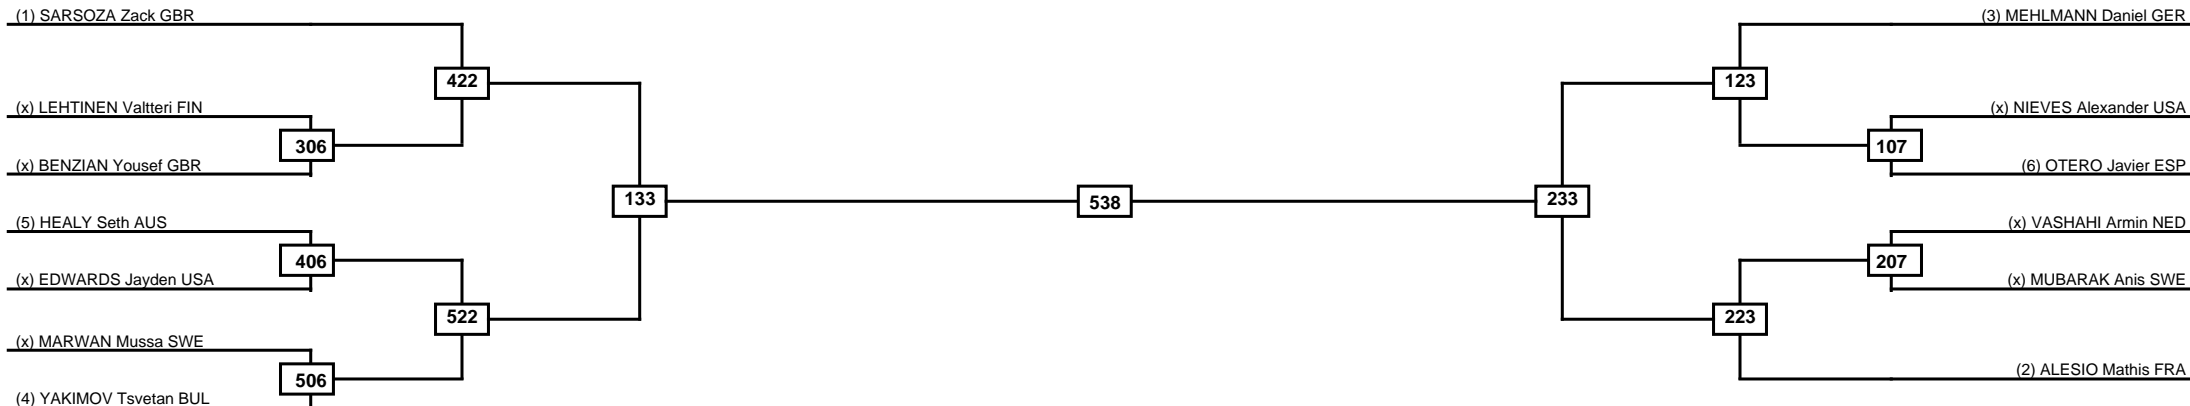

Round of 32 Round of 16 Quarterfinals Semifinals Final Semifinals Quarterfinals Round of 16 Round of 32

Classification
1
2
3
3

LEGEND RSC: Win by Referee stops contest PTG: Win by Point gap SUP: Win by Superiority DSQ: Win by Disqualification DQB: Win by Disqualification for Unsportsmanlike behavior DWR: Win by double Withdrawal R: Round
 (x)Seed PFT: Win by Final score GDP: Win by Golden points WDR: Win by Withdrawal PUN: Win by Punitive declaration DDB: Double disqualification for Unsportsmanlike behavior DDQ: Double Disqualification

Round of 16
Quarterfinals
Semifinals
Final
Semifinals
Quarterfinals
Round of 16

Classification
1
2
3
3

LEGEND RSC: Win by Referee stops contest PTG: Win by Point gap SUP: Win by Superiority DSQ: Win by Disqualification DQB: Win by Disqualification for Unsportsmanlike behavior DWR: Win by double Withdrawal R: Round
 (x)Seed PFT: Win by Final score GDP: Win by Golden points WDR: Win by Withdrawal PUN: Win by Punitive declaration DDB: Double disqualification for Unsportsmanlike behavior DDQ: Double Disqualification