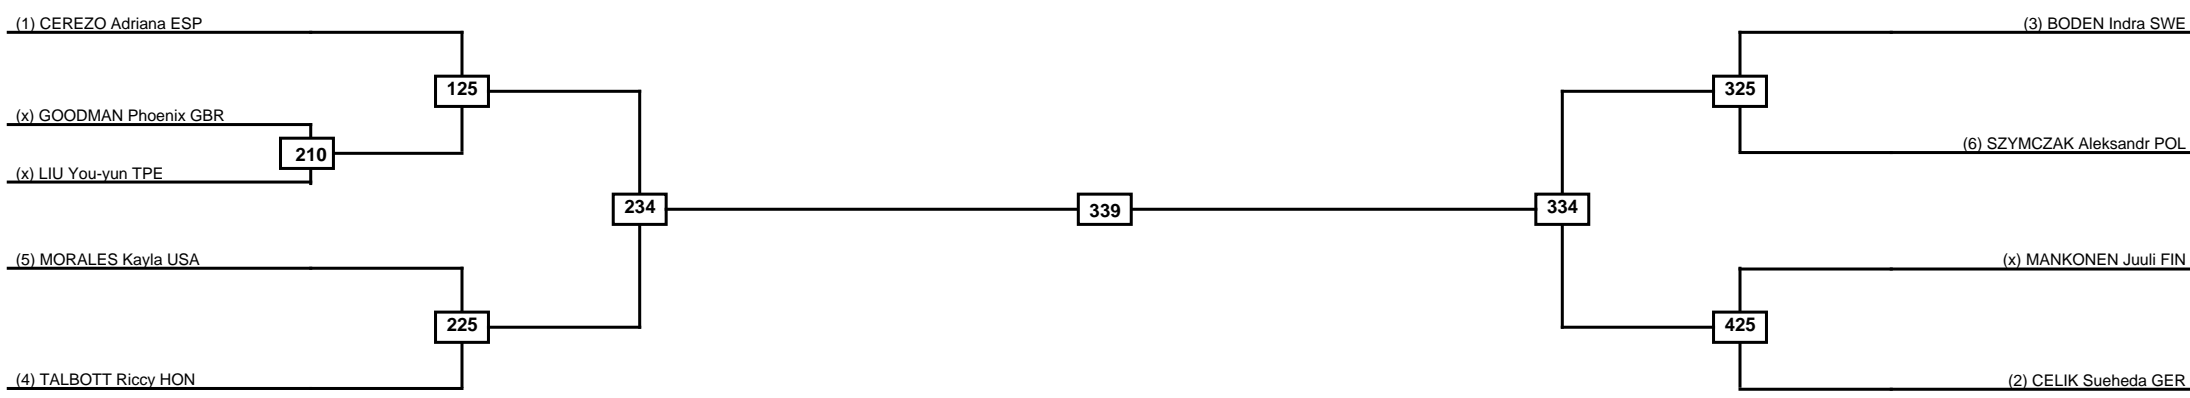

Round of 32 Round of 16 Quarterfinals Semifinals Final Semifinals Quarterfinals Round of 16 Round of 32

Classification
1
2
3
3

LEGEND RSC: Win by Referee stops contest PTG: Win by Point gap SUP: Win by Superiority DSQ: Win by Disqualification DQB: Win by Disqualification for Unsportsmanlike behavior DWR: Win by double Withdrawal R: Round
(x)Seed PFT: Win by Final score GDP: Win by Golden points WDR: Win by Withdrawal PUN: Win by Punitive declaration DDB: Double disqualification for Unsportsmanlike behavior DDQ: Double Disqualification

Round of 16
Quarterfinals
Semifinals
Final
Semifinals
Quarterfinals
Round of 16

Classification
1
2
3
3

LEGEND RSC: Win by Referee stops contest PTG: Win by Point gap SUP: Win by Superiority DSQ: Win by Disqualification DQB: Win by Disqualification for Unsportsmanlike behavior DWR: Win by double Withdrawal R: Round
 (x)Seed PFT: Win by Final score GDP: Win by Golden points WDR: Win by Withdrawal PUN: Win by Punitive declaration DDB: Double disqualification for Unsportsmanlike behavior DDQ: Double Disqualification