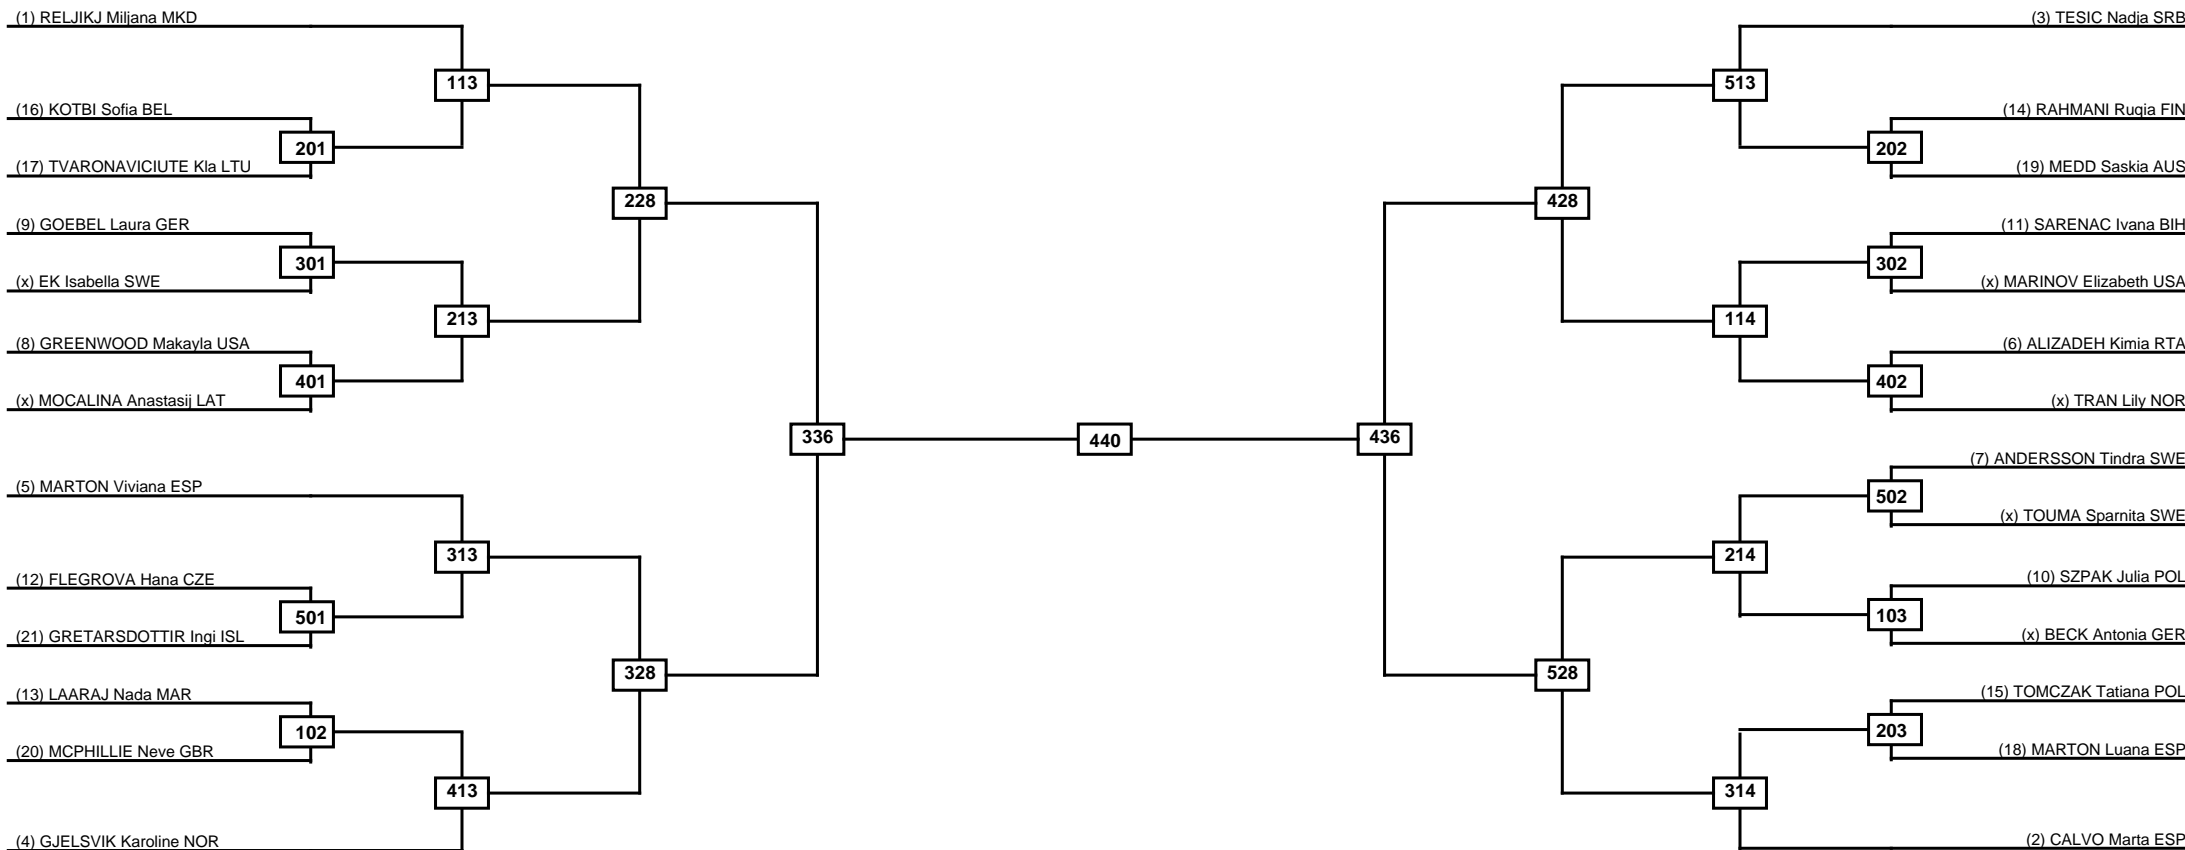

Round of 32 Round of 16 Quarterfinals Semifinals Final Semifinals Quarterfinals Round of 16 Round of 32

Classification
1
2
3
3

LEGEND RSC: Win by Referee stops contest PTG: Win by Point gap SUP: Win by Superiority DSQ: Win by Disqualification DQB: Win by Disqualification for Unsportsmanlike behavior DWR: Win by double Withdrawal R: Round
 (x)Seed PFT: Win by Final score GDP: Win by Golden points WDR: Win by Withdrawal PUN: Win by Punitive declaration DDB: Double disqualification for Unsportsmanlike behavior DDQ: Double Disqualification