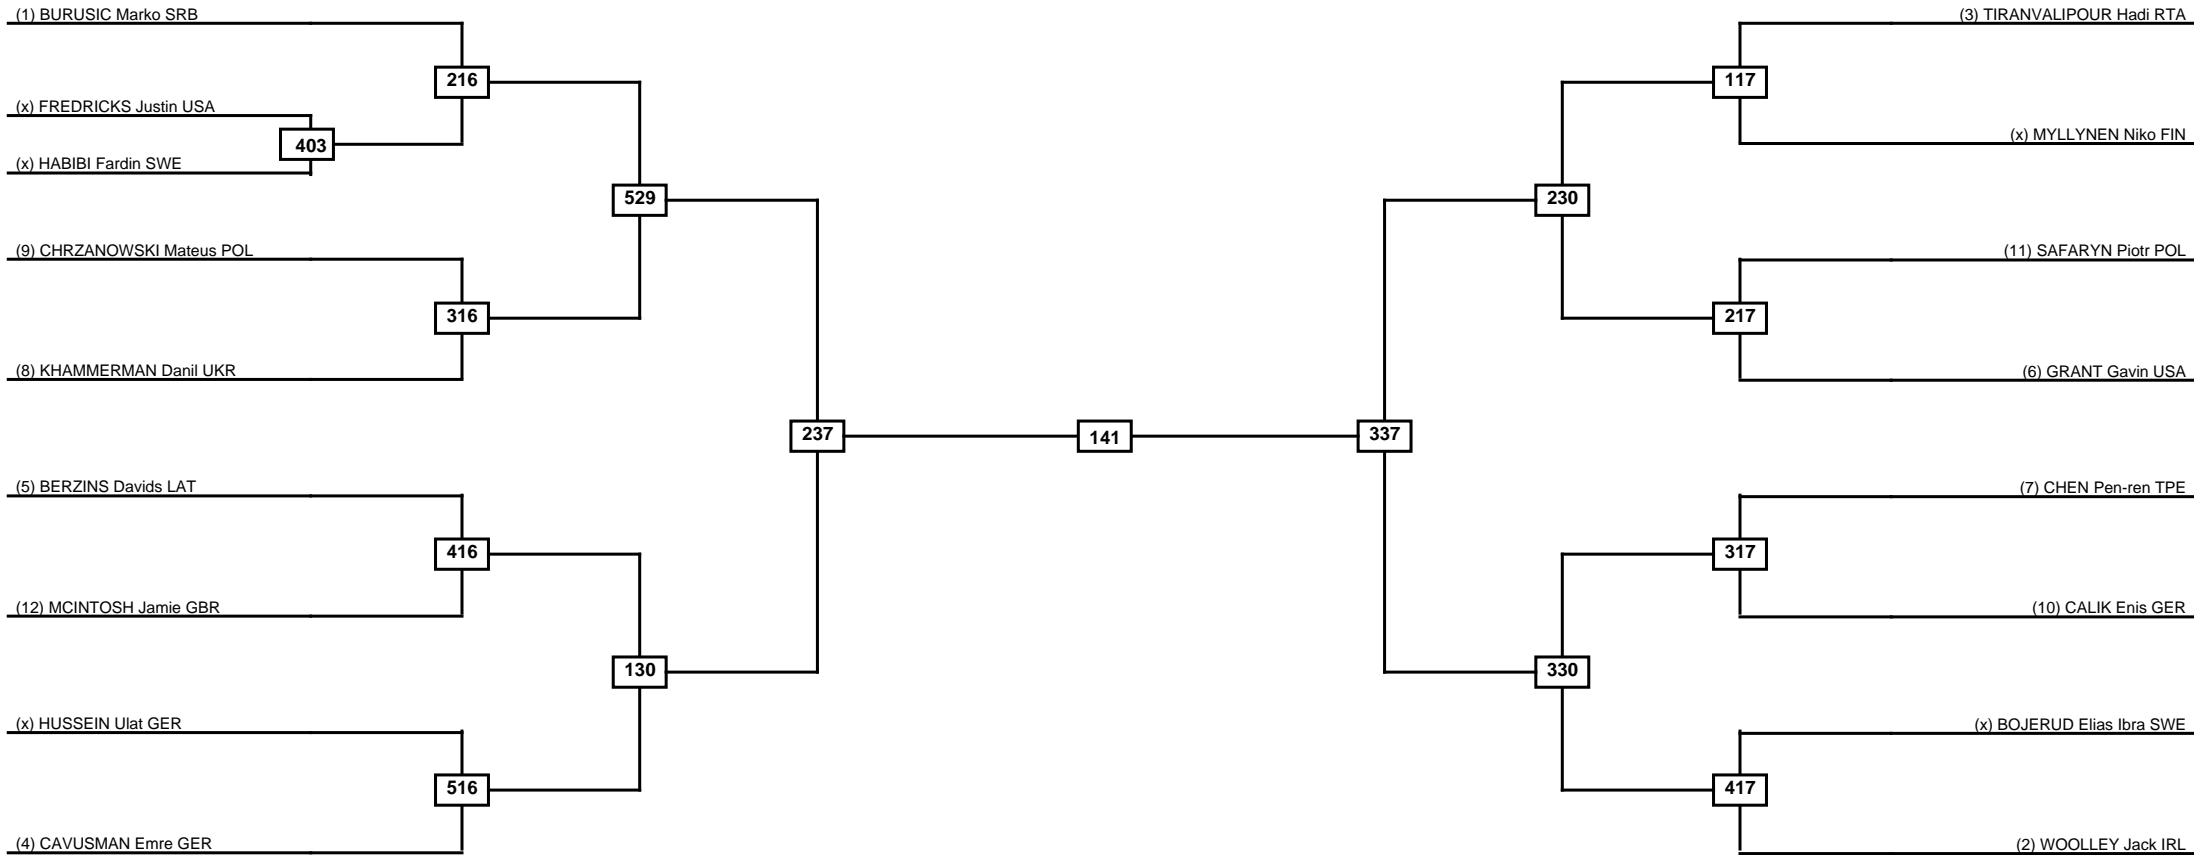

Round of 16
Quarterfinals
Semifinals
Final
Semifinals
Quarterfinals
Round of 16

Classification
1
2
3
3

LEGEND RSC: Win by Referee stops contest PTG: Win by Point gap SUP: Win by Superiority DSQ: Win by Disqualification DQB: Win by Disqualification for Unsportsmanlike behavior DWR: Win by double Withdrawal R: Round
 (x)Seed PFT: Win by Final score GDP: Win by Golden points WDR: Win by Withdrawal PUN: Win by Punitive declaration DDB: Double disqualification for Unsportsmanlike behavior DDQ: Double Disqualification

Round of 32 Round of 16 Quarterfinals Semifinals Final Semifinals Quarterfinals Round of 16 Round of 32

Classification
1
2
3
3

LEGEND RSC: Win by Referee stops contest PTG: Win by Point gap SUP: Win by Superiority DSQ: Win by Disqualification DQB: Win by Disqualification for Unsportsmanlike behavior DWR: Win by double Withdrawal R: Round
 (x)Seed PFT: Win by Final score GDP: Win by Golden points WDR: Win by Withdrawal PUN: Win by Punitive declaration DDB: Double disqualification for Unsportsmanlike behavior DDQ: Double Disqualification