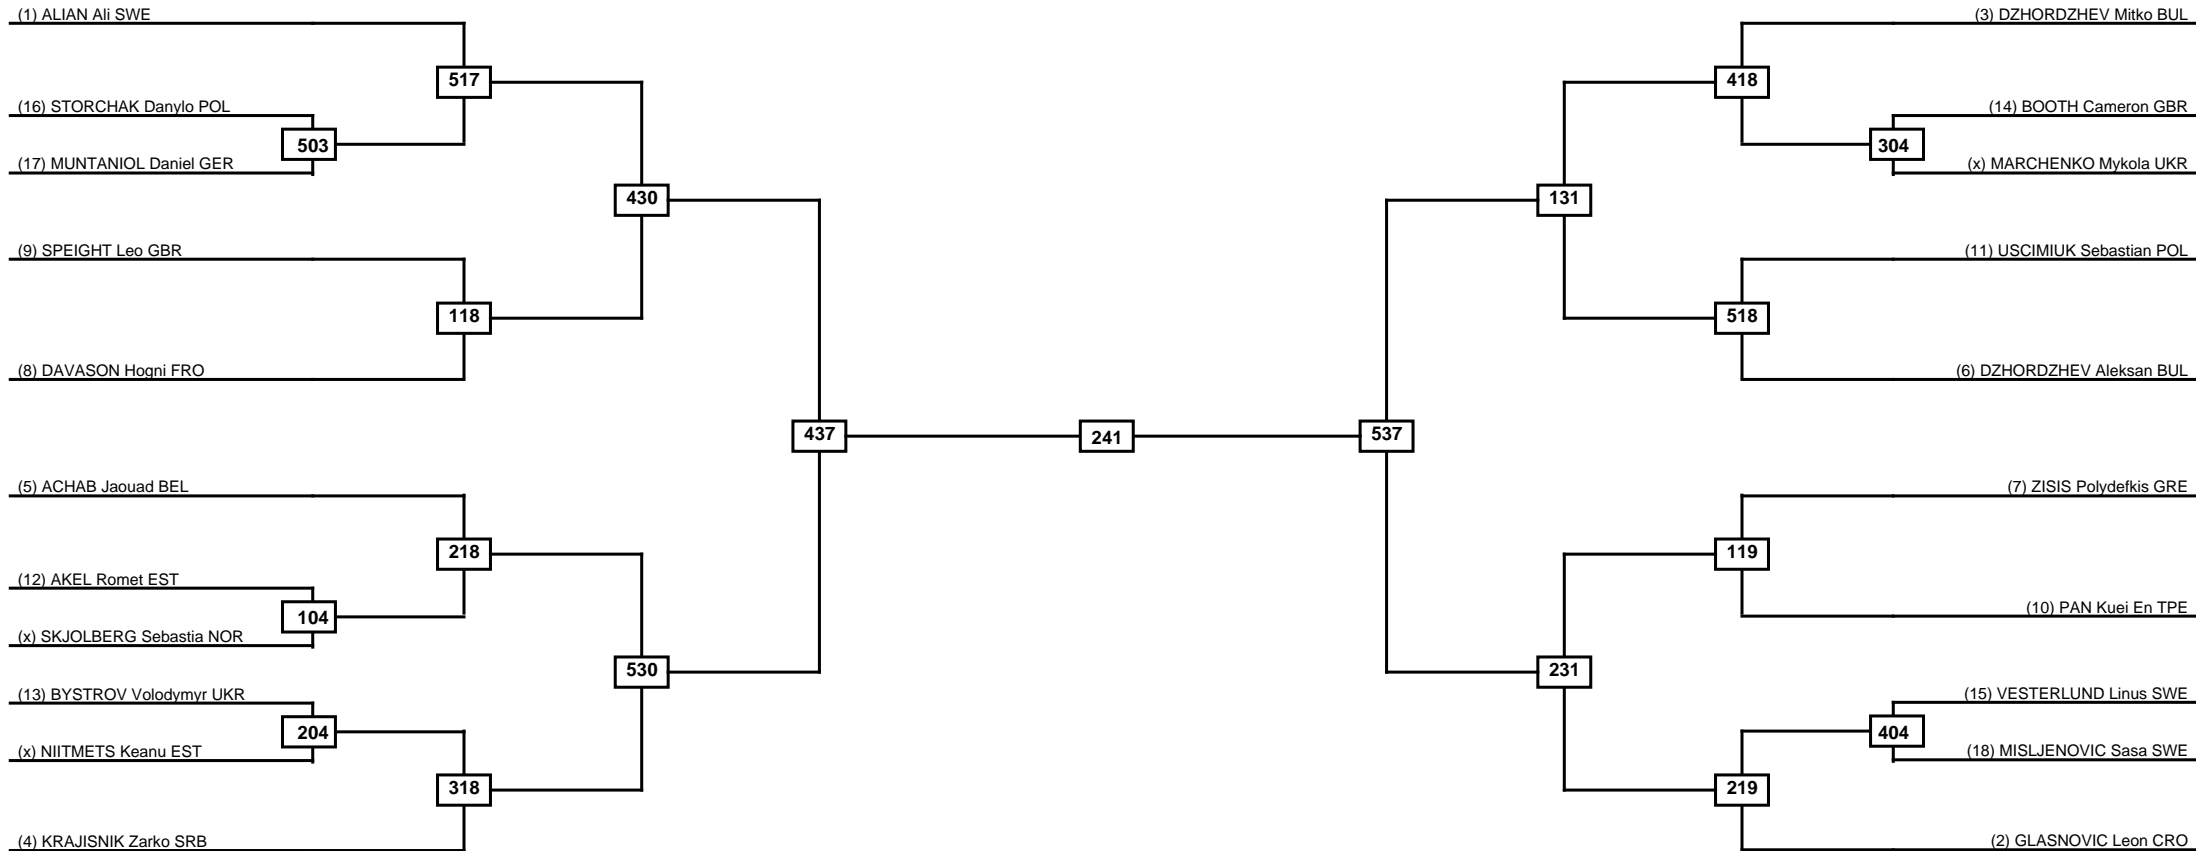

Round of 16
Quarterfinals
Semifinals
Final
Semifinals
Quarterfinals
Round of 16

Classification
1
2
3
3

LEGEND RSC: Win by Referee stops contest PTG: Win by Point gap SUP: Win by Superiority DSQ: Win by Disqualification DQB: Win by Disqualification for Unsportsmanlike behavior DWR: Win by double Withdrawal R: Round
 (x)Seed PFT: Win by Final score GDP: Win by Golden points WDR: Win by Withdrawal PUN: Win by Punitive declaration DDB: Double disqualification for Unsportsmanlike behavior DDQ: Double Disqualification

Round of 32 Round of 16 Quarterfinals Semifinals Final Semifinals Quarterfinals Round of 16 Round of 32

Classification
1
2
3
3

LEGEND RSC: Win by Referee stops contest PTG: Win by Point gap SUP: Win by Superiority DSQ: Win by Disqualification DQB: Win by Disqualification for Unsportsmanlike behavior DWR: Win by double Withdrawal R: Round
 (x)Seed PFT: Win by Final score GDP: Win by Golden points WDR: Win by Withdrawal PUN: Win by Punitive declaration DDB: Double disqualification for Unsportsmanlike behavior DDQ: Double Disqualification