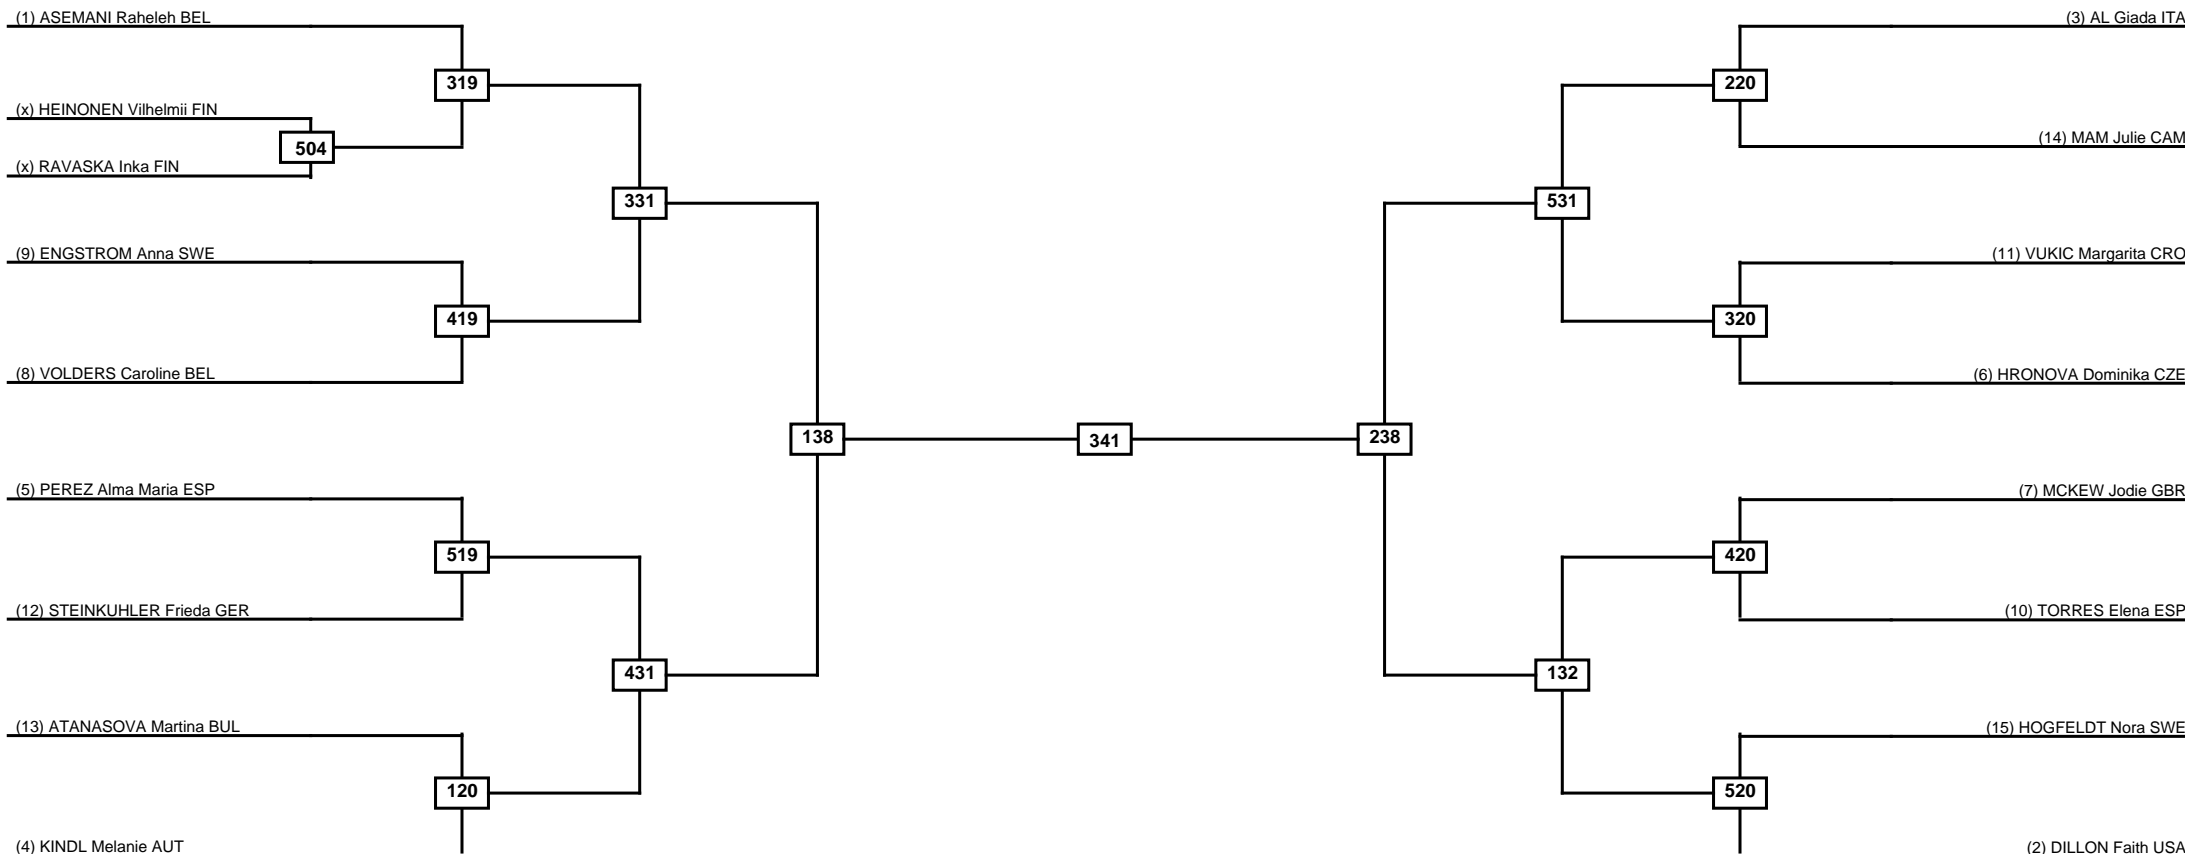

Round of 32 Round of 16 Quarterfinals Semifinals Final Semifinals Quarterfinals Round of 16 Round of 32

Classification
1
2
3
3

LEGEND RSC: Win by Referee stops contest PTG: Win by Point gap SUP: Win by Superiority DSQ: Win by Disqualification DQB: Win by Disqualification for Unsportsmanlike behavior DWR: Win by double Withdrawal R: Round
(x)Seed PFT: Win by Final score GDP: Win by Golden points WDR: Win by Withdrawal PUN: Win by Punitive declaration DDB: Double disqualification for Unsportsmanlike behavior DDQ: Double Disqualification