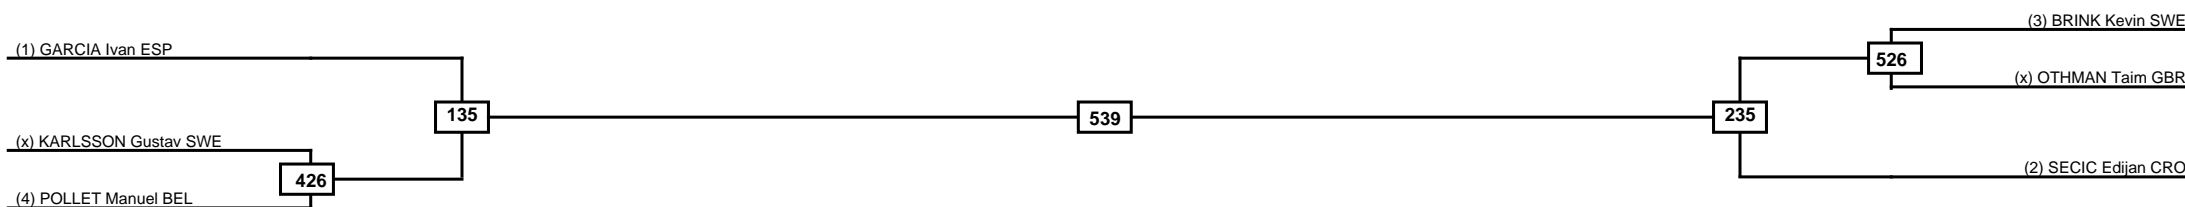

Quarterfinals Semifinals

Final

Semifinals

Quarterfinals

Classification
1
2
3
3

LEGEND RSC: Win by Referee stops contest PTG: Win by Point gap SUP: Win by Superiority DSQ: Win by Disqualification DQB: Win by Disqualification for Unsportsmanlike behavior DWR: Win by double Withdrawal R: Round
(x)Seed PFT: Win by Final score GDP: Win by Golden points WDR: Win by Withdrawal PUN: Win by Punitive declaration DDB: Double disqualification for Unsportsmanlike behavior DDQ: Double Disqualification