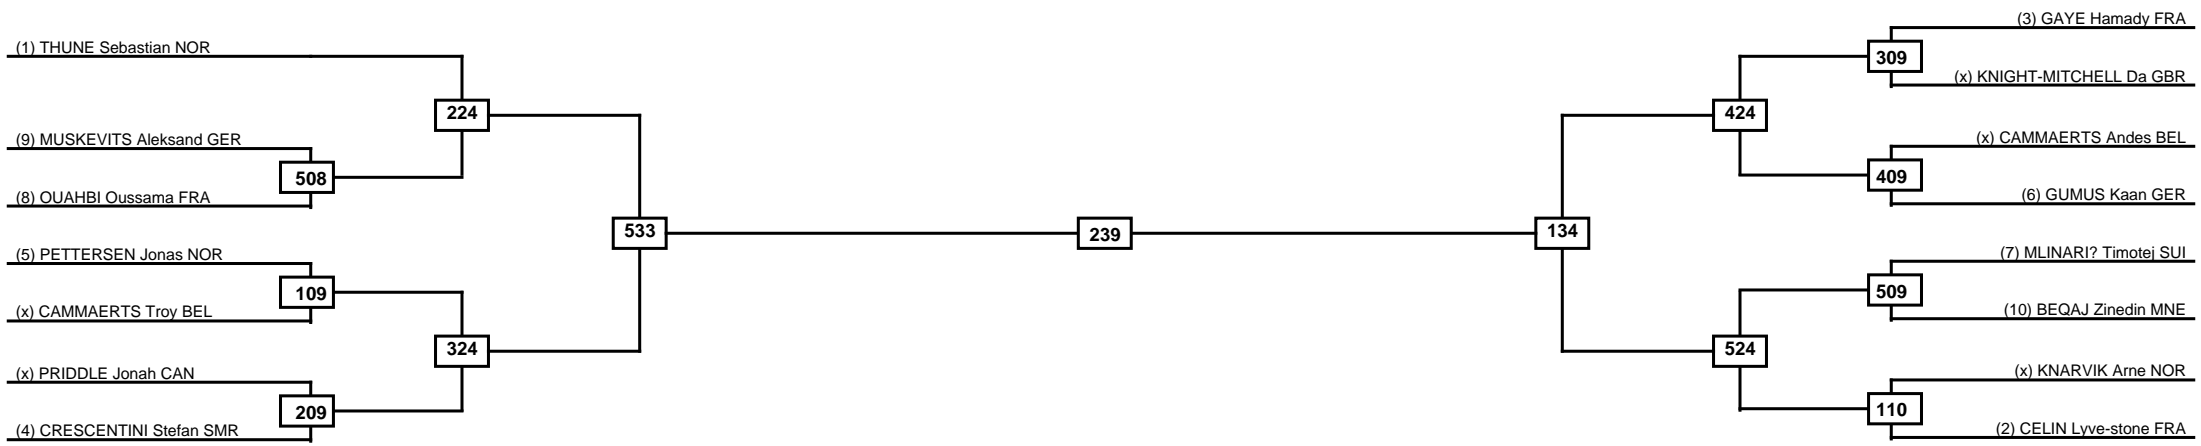

Classification
1
2
3
3

LEGEND	RSC: Win by Referee stops contest	PTG: Win by Point gap	SUP: Win by Superiority	DSQ: Win by Disqualification	DQB: Win by Disqualification for Unsportsmanlike behavior	DWR: Win by double Withdrawal	R: Round
(x)Seed	PFT: Win by Final score	GDP: Win by Golden points	WDR: Win by Withdrawal	PUN: Win by Punitive declaration	DDB: Double disqualification for Unsportsmanlike behavior	DDQ: Double Disqualification	

Round of 16
Quarterfinals
Semifinals
Final
Semifinals
Quarterfinals
Round of 16

Classification
1
2
3
3

LEGEND RSC: Win by Referee stops contest PTG: Win by Point gap SUP: Win by Superiority DSQ: Win by Disqualification DQB: Win by Disqualification for Unsportsmanlike behavior DWR: Win by double Withdrawal R: Round
 (x)Seed PFT: Win by Final score GDP: Win by Golden points WDR: Win by Withdrawal PUN: Win by Punitive declaration DDB: Double disqualification for Unsportsmanlike behavior DDQ: Double Disqualification

Round of 32 Round of 16 Quarterfinals Semifinals Final Semifinals Quarterfinals Round of 16 Round of 32

Classification
1
2
3
3

LEGEND RSC: Win by Referee stops contest PTG: Win by Point gap SUP: Win by Superiority DSQ: Win by Disqualification DQB: Win by Disqualification for Unsportsmanlike behavior DWR: Win by double Withdrawal R: Round
 (x)Seed PFT: Win by Final score GDP: Win by Golden points WDR: Win by Withdrawal PUN: Win by Punitive declaration DDB: Double disqualification for Unsportsmanlike behavior DDQ: Double Disqualification