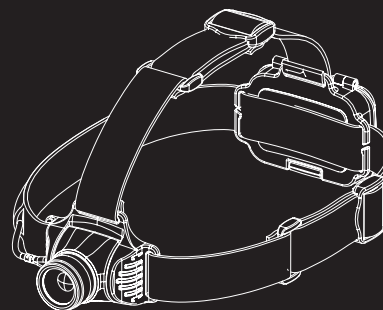

V4pro rechargeable

The V4pro rechargeable is the most technologically advanced headlamp in Suprabeam's history.

It has been developed based upon feedback and wishes from active sport exercisers, using headlamps in their daily workout. Based on their feedback we have created the ultimate headlamp, for active people craving the utmost when it comes to portable lightning.

V4pro rechargeable is immense light, in an astonishing light weight design.

Body: Anodized High Strength Aluminium

Switch: Metal button with Touch function

Beam: Fixed focus

Temp: -20°C to +50°C

Further technical data available on our website: www.suprabeam.com

► 800 Lumens _ 250 meters

Lighting time*: < 50 h

Battery: 1 x Li-ion Polymer

Beam Angle: Fixed Spot 10°

Weight: 195 g

*Down to 1 lumen

Light Data/Curve

BOOST

800 LUMENS
80

1 h | 30 min

HIGH

400 LUMENS
40

2 h | 15 min

-----50-70 centimeters-----