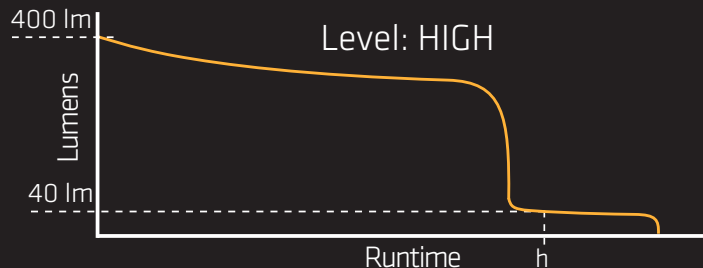

► 800 Lumens _ 250 meters

Lighting time*: < 50 h

Battery: 1 x Li-ion Polymer

Beam Angle: Fixed Spot 10°

Weight: 195 g

*Down to 1 lumen

Light Data/Curve

BOOST

800 LUMENS
80

1 h | 30 min

HIGH

400 LUMENS
40

2 h | 15 min

-----50-70 centimeters-----