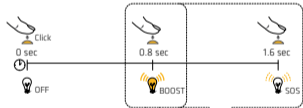

Cable Plug-in

Charging Battery

Micro-USB charging
inside battery pack

Battery indicator
when charging

100 %

71 - 99 %

0 - 70 %

Operating

PRESS & HOLD

INFO!

The red warning signal on the back can be turned off/on by holding the switch ≥ 2.4 sec. in ON-Mode or ≥ 0.8 sec. in SOS-mode

Manual

FOR MORE INFO

V4pro rechargeable

Fits to 50-70 centimeters