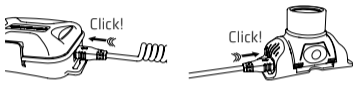

Cable Plug-in

Charging Battery

Micro-USB charging
inside battery pack

Battery indicator
when charging

100 %

71 - 99 %

0 - 70 %

Operating