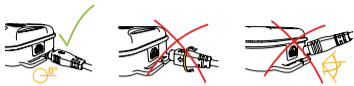

This product is tested with authorized SUPRABEAM Li-Polymer rechargeable battery. Warranty is invalid if any other battery is used with this product.

REMOVE SAFETY FOIL FROM THE BATTERY BEFORE USE

Do not look directly into the beam!
Niemals direkt ins Licht schauen!
Ne regardez jamais directement au rayon lumineux

Cable Plug-in

Charging Battery

Micro-USB charging
inside battery pack

Battery indicator
when charging

100 %

71 - 99 %

0 - 70 %

Operating