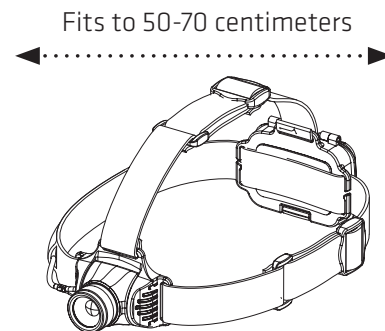

# V3 *air* Rechargeable

LED / Focus configuration:	1 CREE Power Chip / Sliding Hyperfocus™
Case Material / Surface Treatment:	Hi-Tech Compound / Aluminium
Case Color:	Anthracite Dark Grey
Switch:	Metal Switch Below Head - BOOST, Dimmer with Memory and SOS
Headband:	Fits to 50-70 centimeters
Weight incl. battery:	148 g
Ingress Protection Rating:	Splash Waterproof IPx4
Temperature:	-30°C to +60°C
Built in DC/DC Controller:	YES, 4-step controller by press or touch
Standard Power Source:	1 x Li-ion Polymer 5.18Wh
Beam / Distance:	Variable from Spot to Floodlight / < 230 Meters
Luminous Flux:	BOOST: 320 lm / Dimmer: 10-250 lm
Lighting Time:	< 33 hours
Accessories included:	Removable, Washable Headband USB cable
EAN-Code:	570404990350 0
Customs Tariff Number:	8513 1000
Packaging:	Presentation tube
Single Box Content/Size/Weight:	1 pcs, hight/diameter, 15.8 x 6.5 cm / 184 g
Master Box Content/Size/Weight:	68 pcs, 40 x 40 x 35 cm / 12.6 kg
Order's Adress:	sales@suprabeam.com
Part. No.:	610.5005