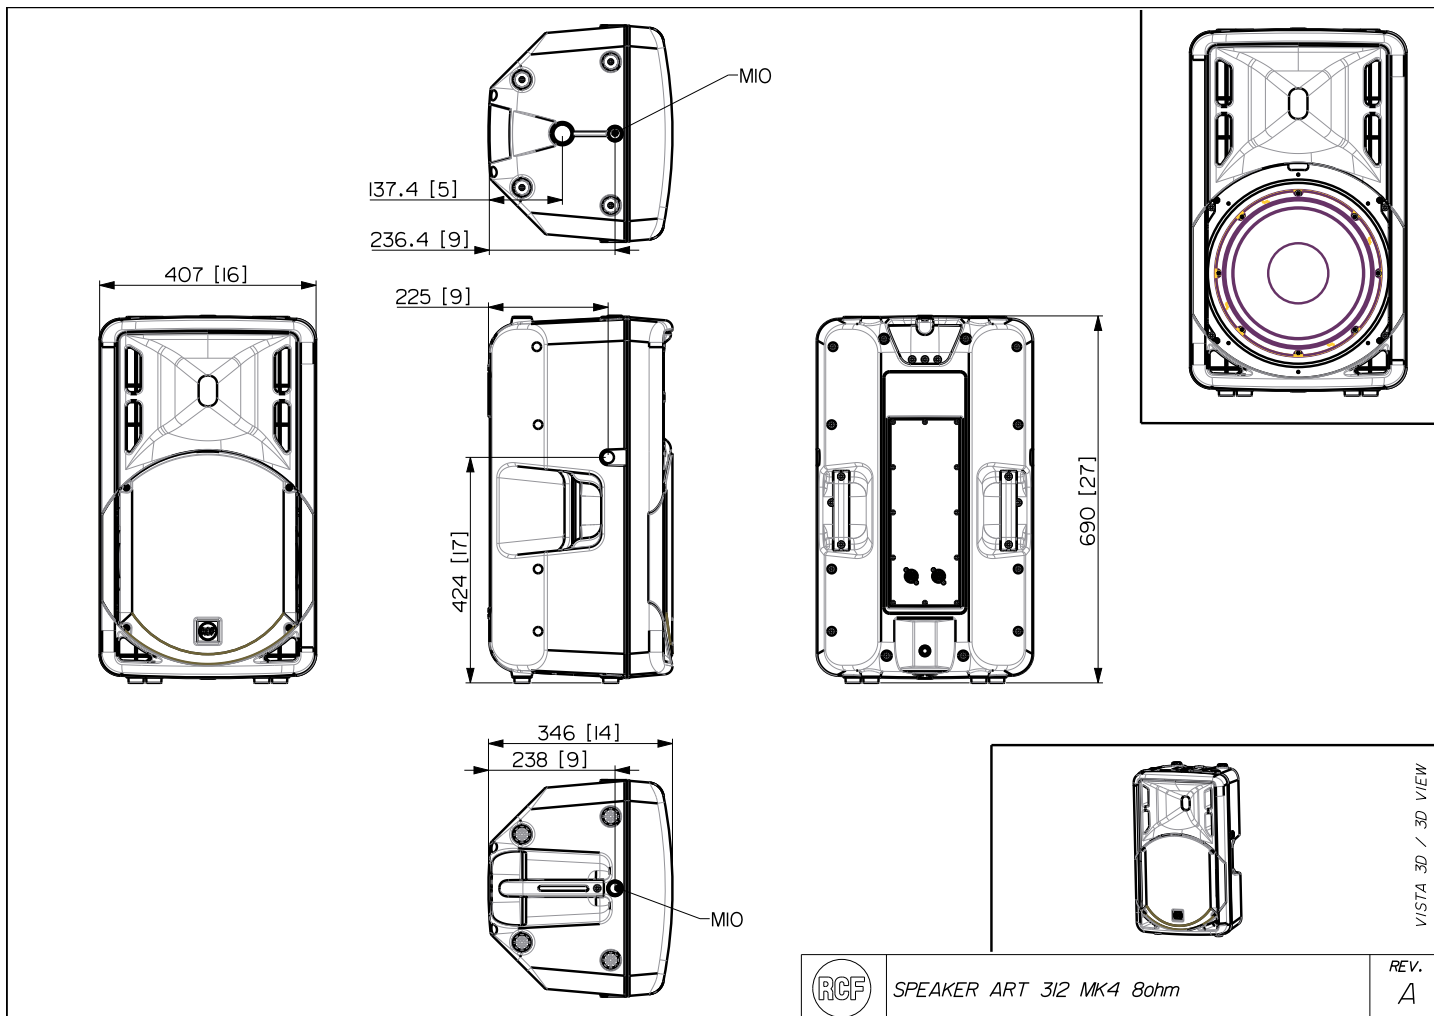

SPEAKER ART 312 MK4 8ohm

REV.
A