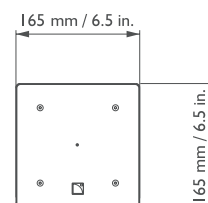

SPECIFICATIONS

Description	2-way passive coaxial enclosure amplified by LA2Xi / LA4X / LA12X
Usable bandwidth (-10 dB)	95 Hz – 20 kHz ([5XT] preset)
Maximum SPL¹	121 dB ([5XT] preset)
Nominal directivity (-6 dB)	110° axisymmetric
Transducers	LF: 1 × 5" weather resistant HF: 1 × 1" compression driver
Acoustical load	LF: bass-reflex
Nominal impedance	16 Ω
Connectors	IN: 1 × 4-point speakON® LINK: 1 × 4-point speakON® IN/LINK: 2 × 2-point screw terminals
Rigging and handling	1 × 3/8" insert for microphone stand 2 × M6 inserts for ETR5 U-bracket
Weight (net)	3.5 kg / 7.7 lb
Cabinet	Premium grade Baltic birch plywood
Front	Steel grill with anti-corrosion coating
Finish	Dark grey brown Pantone® 426 C Pure white RAL® 9010 Custom RAL® code on special order
IP	IP30

Front

Side

Top

¹ Peak level at 1 m under free field conditions using pink noise with crest factor 4 (preset specified in brackets).