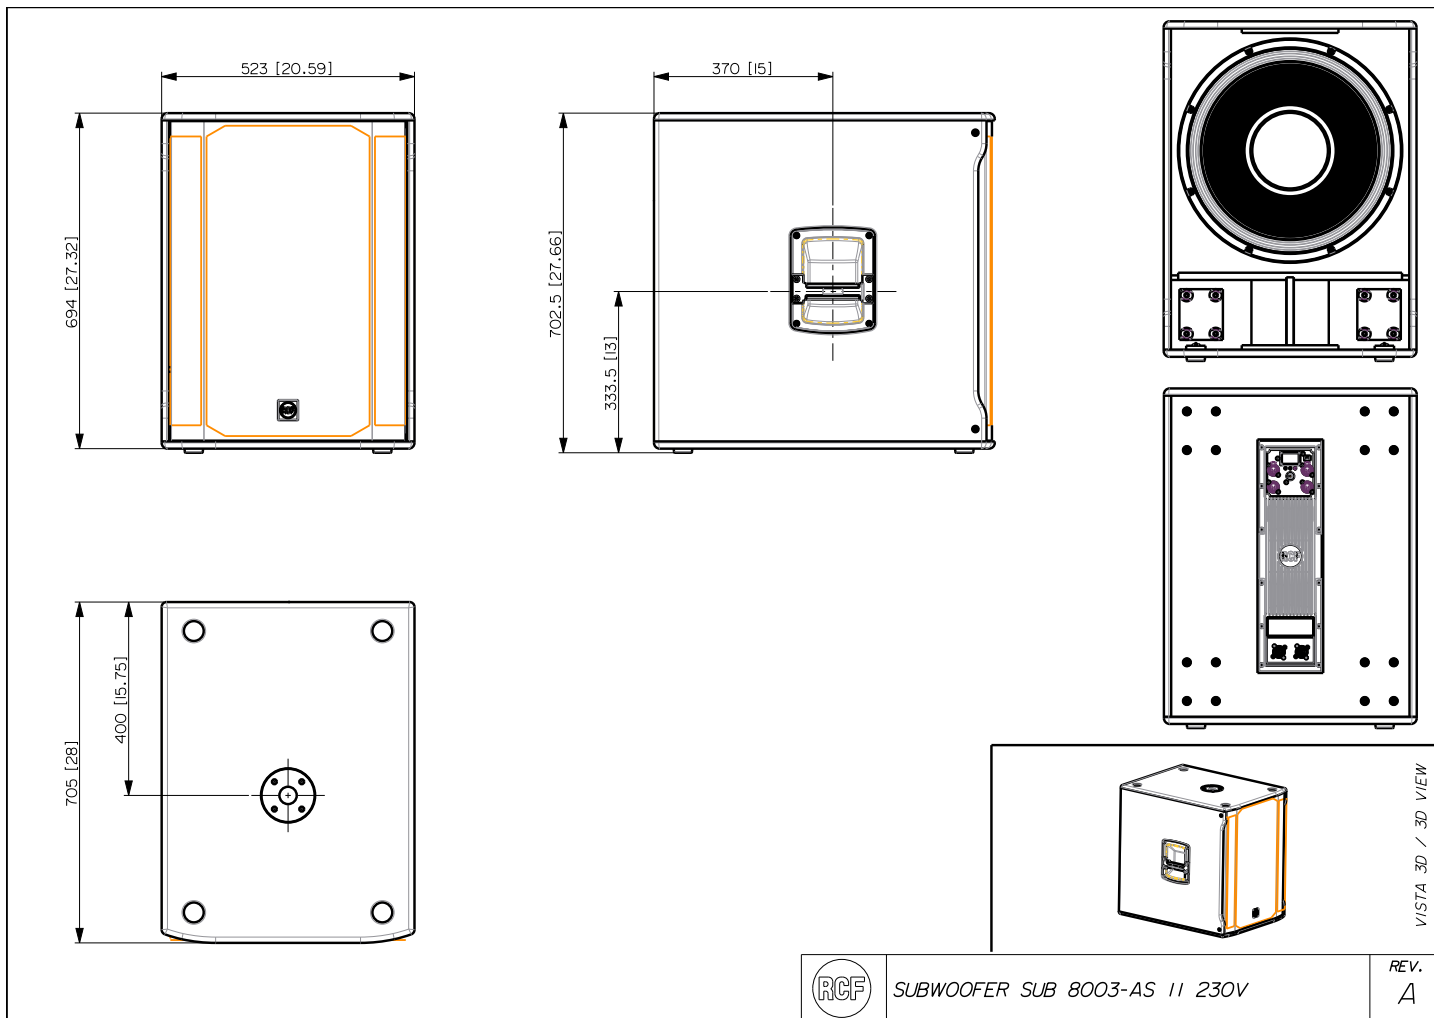

SUBWOOFER SUB 8003-AS II 230V

REV. A