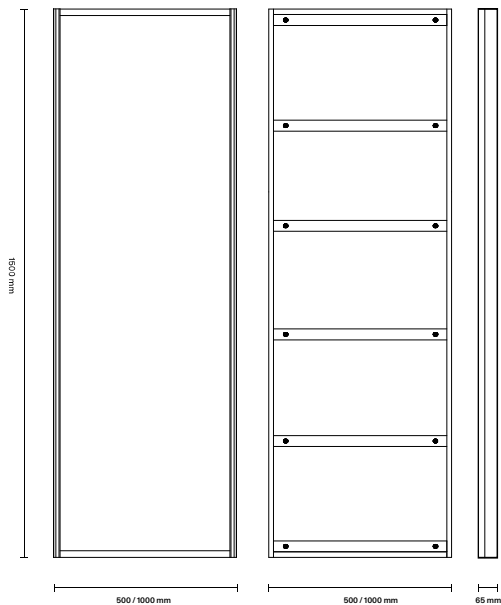

Product Sheet

TECHNICAL DRAWING

TECHNICAL SPECIFICATIONS

SØULD WOODEN FRAMES

Frame:	500 x 1500 mm / 1000 x 1500 mm
Mat in frame:	Søuld Acoustic Mats
Application:	Interior walls
Mounting:	Wood bracket with screws

ACOUSTIC DATA

aw:	1,00
NRC:	0,95
SAA:	0,94
Class:	A

WOOD

Oiled Oak

Smoked Oak

Søuld