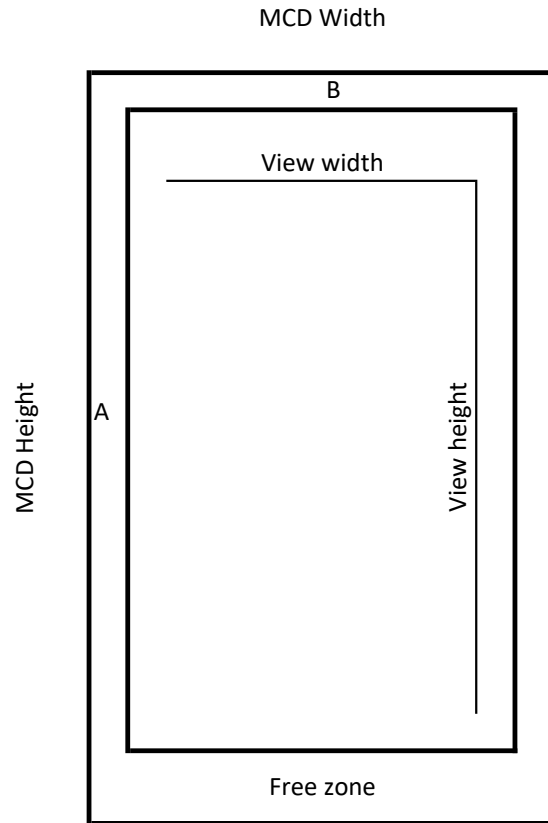

Customer:

Type	MCD_14	MCD_18	MCD_24	MCD_28	MCD_35	
MCD Height	36	40	60	70	86	mm
MCD Width	31	34	45	51	57	mm
Max. View height	26.5	35	49	57.5	73.5	mm
Max. View width	25.5	28	6.5	43	49	mm
Free zone	6	5	7	7	7	mm
Orientation						0/90/180/270
Custom View height						mm
Custom View width						mm
Centered on height						mm
Centered on width						Y/N
Left offset (A)						mm
Top offset (B)						mm