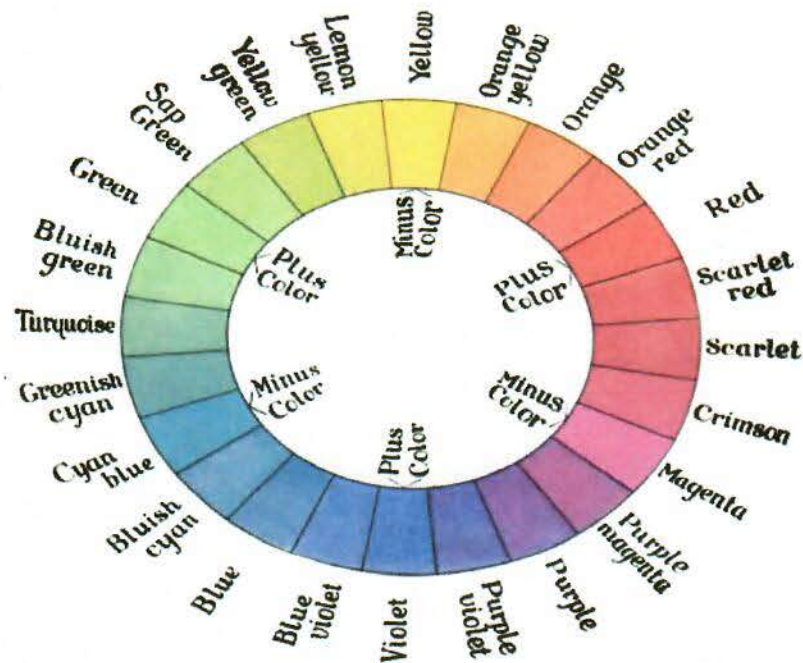

# Colour

is in the eye of the beholder

**"The Colorist"**

By J. A. H. Hatt  
Nomenclature Chart No. 2

Showing proposed names for hues 15° apart.  
Colors opposite each other are complimentary.

D. VAN NOSTRAND CO.  
Publishers, N. Y.

In a workshop led by Susan Skinner we shall discuss the symbolism of colours and their emotional effects

*Bring something that you like because of its colour*

\* fee: £5 per session ; or £7.50 per session for occasional members