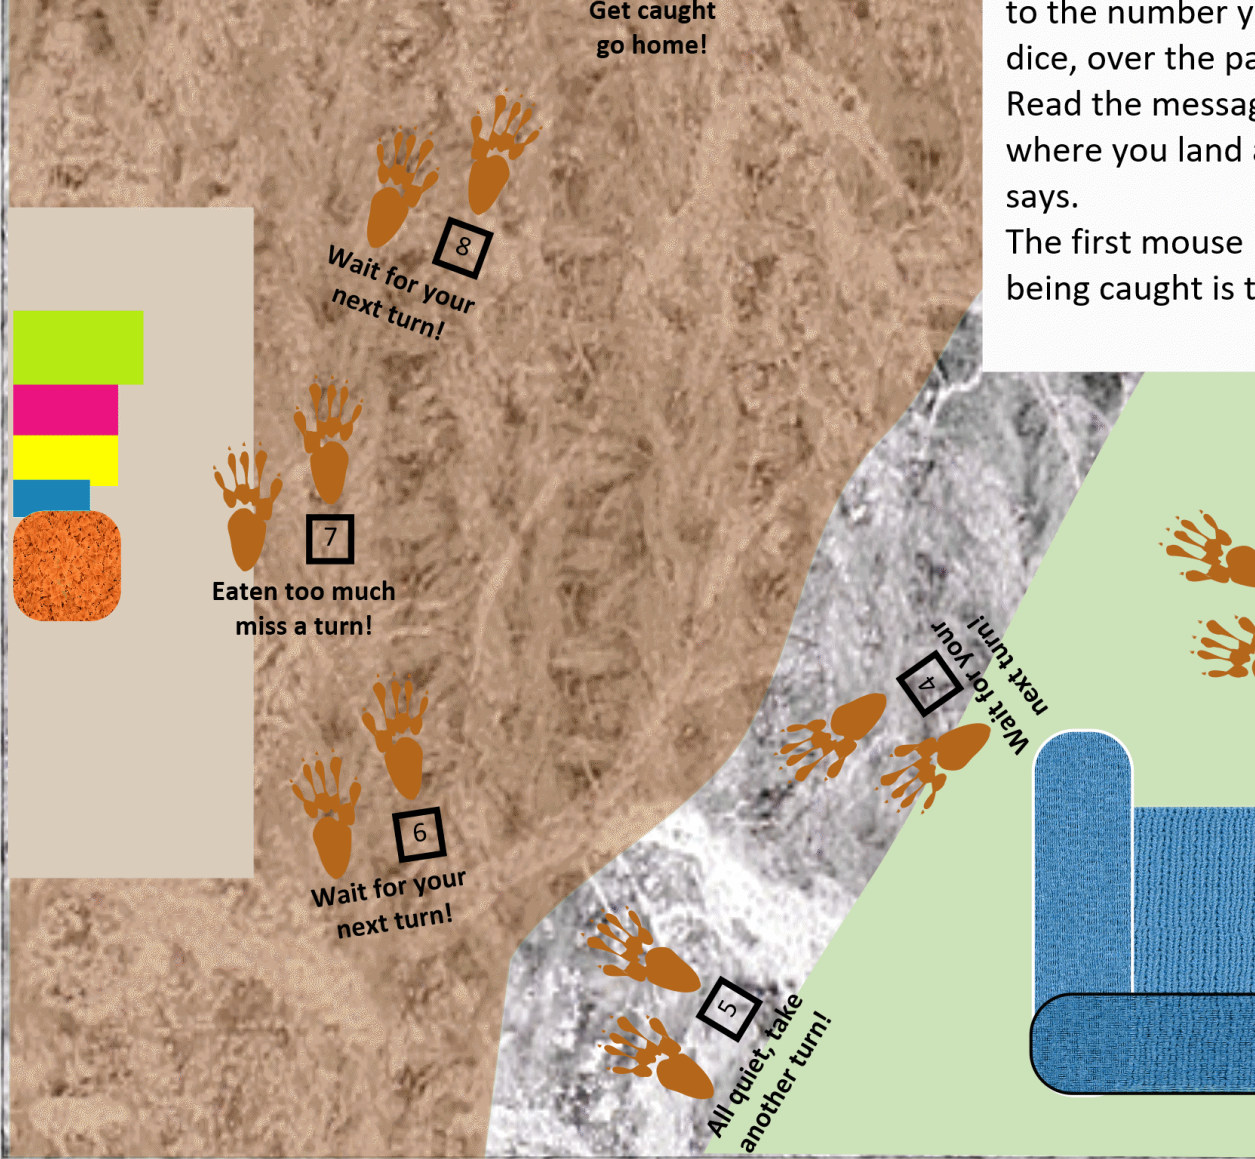

Sofa

Cage

Lounge

Kitchen

Speedy's A

Choose a mouse
Take turns at thr
Move your coun
to the number y
dice, over the pa

Food Cupboard

T.V.

Lino

Escape trap
miss a turn!

15

Slip on lino have
another turn!

16

Wait for your
next turn!

17

Hide under TV
miss a turn!

18

dy's Adventure

house counter.
at throwing the dice.
counter, according
ber you have on the
he paw prints.

Fish Tank

Carry Cage

Carpet

Remember you have to be on the paw prints.
The message on paw print
stand and do as it

House home without
The winner

3
Wait for your
next turn!

2
Hide under sofa
miss a turn!

1
Wait for your
next turn!

19
Wait for your
next turn!

20
Wait for your
next turn!

Start
Here

Store Room