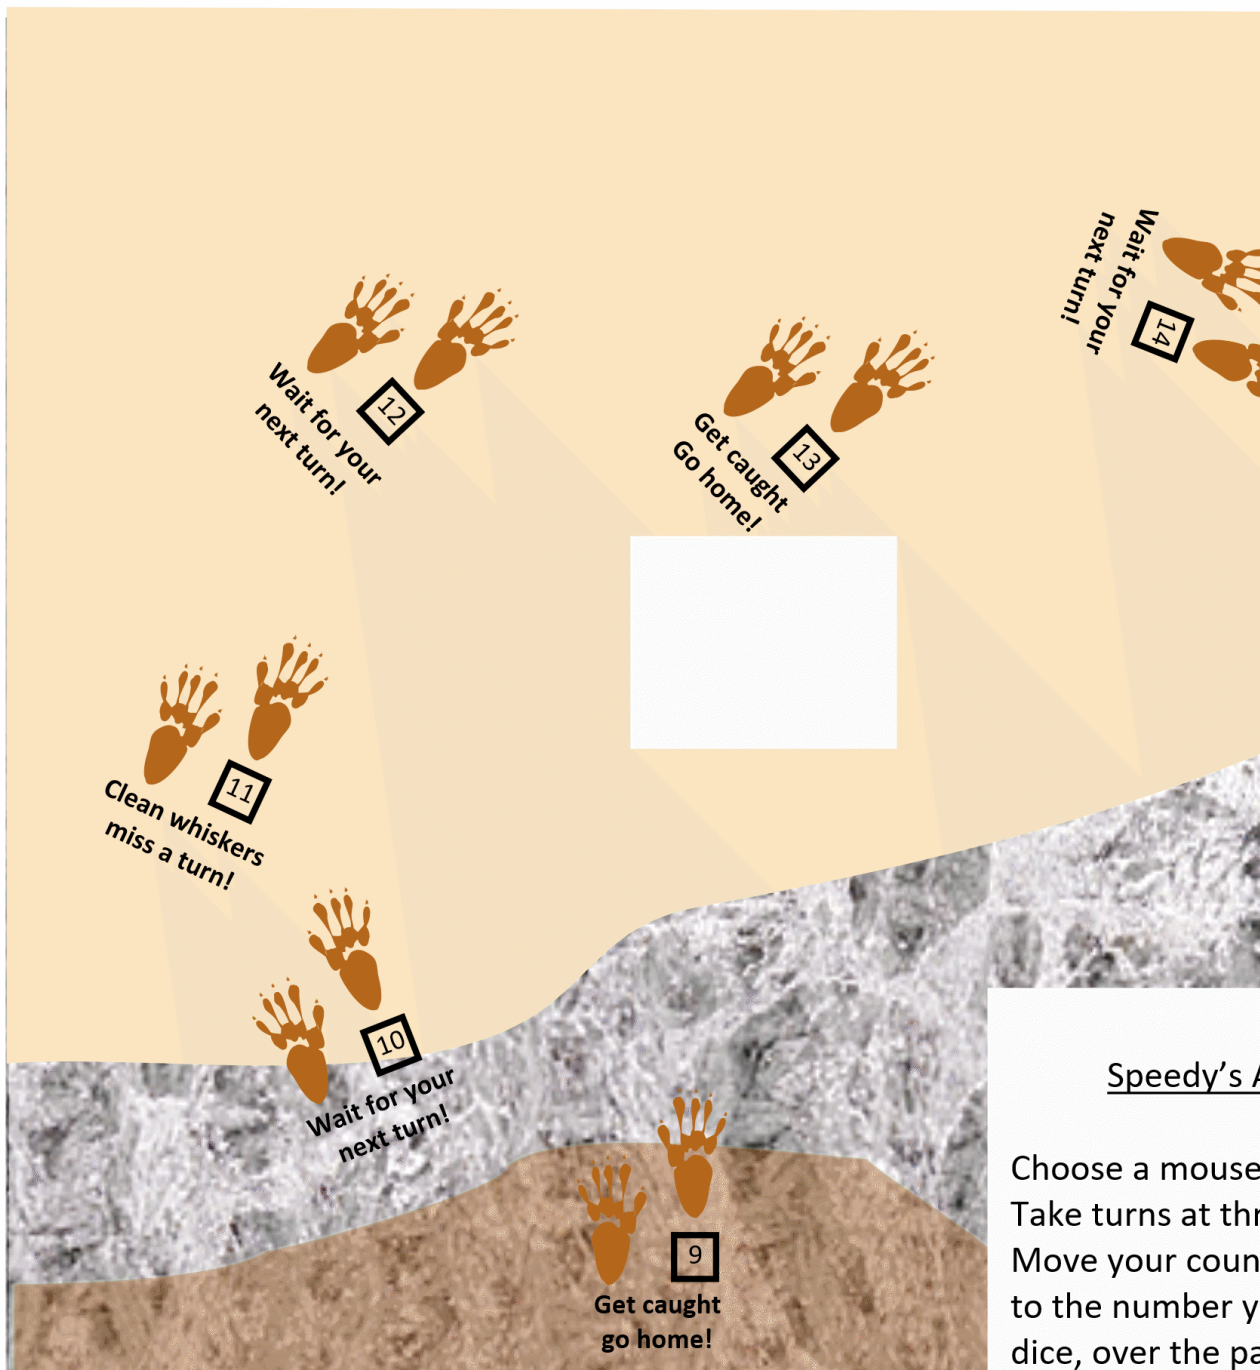

Sofa

Cage

Lounge

Kitchen

Speedy's A

Choose a mouse
Take turns at thr
Move your coun
to the number y
dice, over the pa

Food Cupboard

T.V.

Lino

Escape trap
miss a turn!

15

Slip on lino have
another turn!

16

Wait for your
next turn!

17

Hide under TV
miss a turn!

18

dy's Adventure

house counter.
at throwing the dice.
counter, according
ber you have on the
he paw prints.

Fish Tank

Carry Cage

Carpet

Remember you have to be on the paw prints.
The message on paw print
stand and do as it

House home without
The winner

3
Wait for your
next turn!

2
Hide under sofa
miss a turn!

1
Wait for your
next turn!

19
Wait for your
next turn!

20
Wait for your
next turn!

Start
Here

Store Room