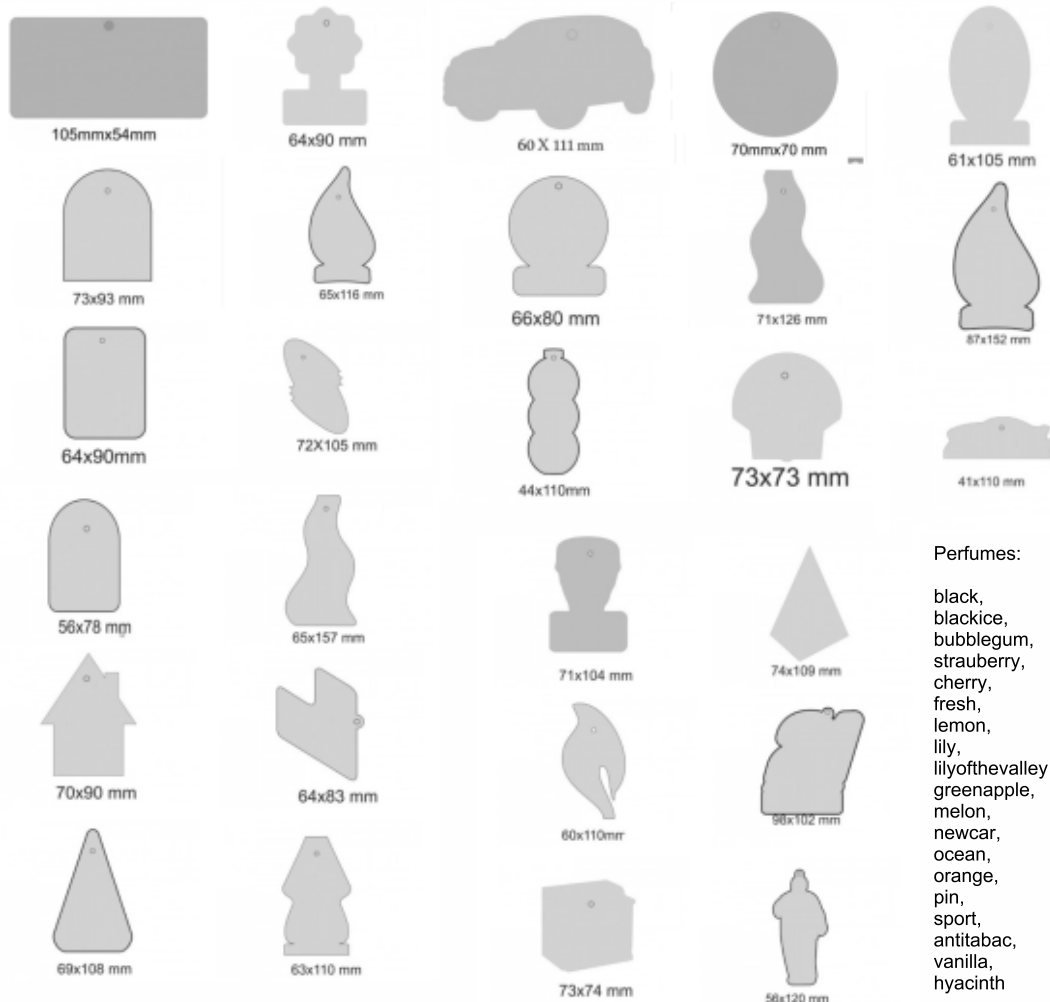

SUBLIMATION SPECIALISTS

FULL COLOR CUSTOMIZED AIR FRESHNERS

Perfumes:

black,
blackice,
bubblegum,
strawberry,
cherry,
fresh,
lemon,
lily,
lilyofthevalley ,
greenapple,
melon,
newcar,
ocean,
orange,
pin,
sport,
antitabac,
vanilla,
hyacinth

The price for our shapes, 2 face included - full color printing

500 pcs
1.000 pcs
3.000 pcs
5.000 pcs
10.000 pcs

We can produce any shape (client shape) - cost is 100 euro.
If the order is more than 3000 piece client shape is free of charge.

**FULL COLOR
CUSTOMIZED
AIR FRESHENERS**
AT THE SAME PRICE
AS REGULAR ONES!

**PARFUMS AUTO -
DÉSODORISANTS**
en **QUADRI**
au même prix
que 1 couleur