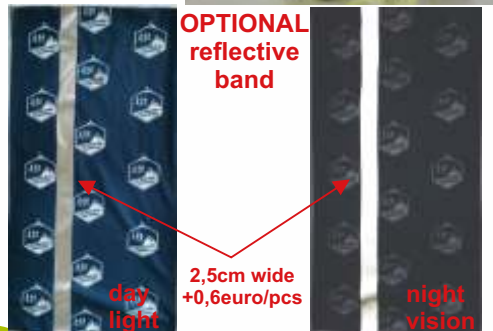

Oekotex certificate for fabric, safety certificate for ink
Box 50x30x20cm / 250 pcs / 9 kg

MULTISCARFS 25x50 cm							
Quantity	100	200	300	500	1000	3000	5000