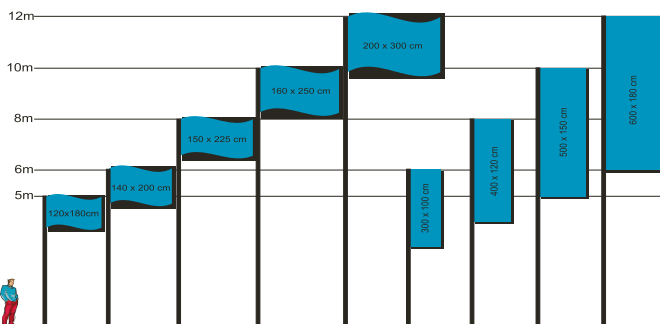

Quantity (pcs)	10	20	50	100	200	300	500
120 x 180 cm							
140 x 200 cm							
150 x 225 cm							
160 x 250 cm							
200 x 300 cm							
300 x 100 cm							
400 x 120 cm							
500 x 150 cm							
600 x 180 cm							

- AVAILBLE: plastic handle 5mm/11mm/13mm made from 100% recycled material