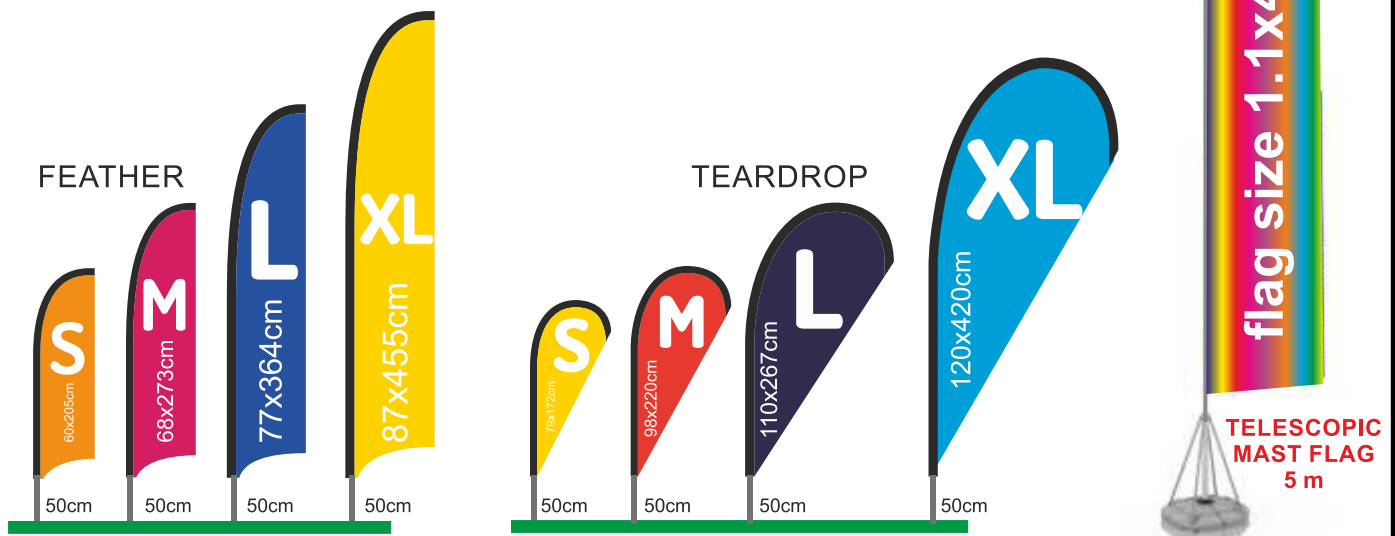

SUBLIMATION SPECIALISTS

BEACH FLAGS