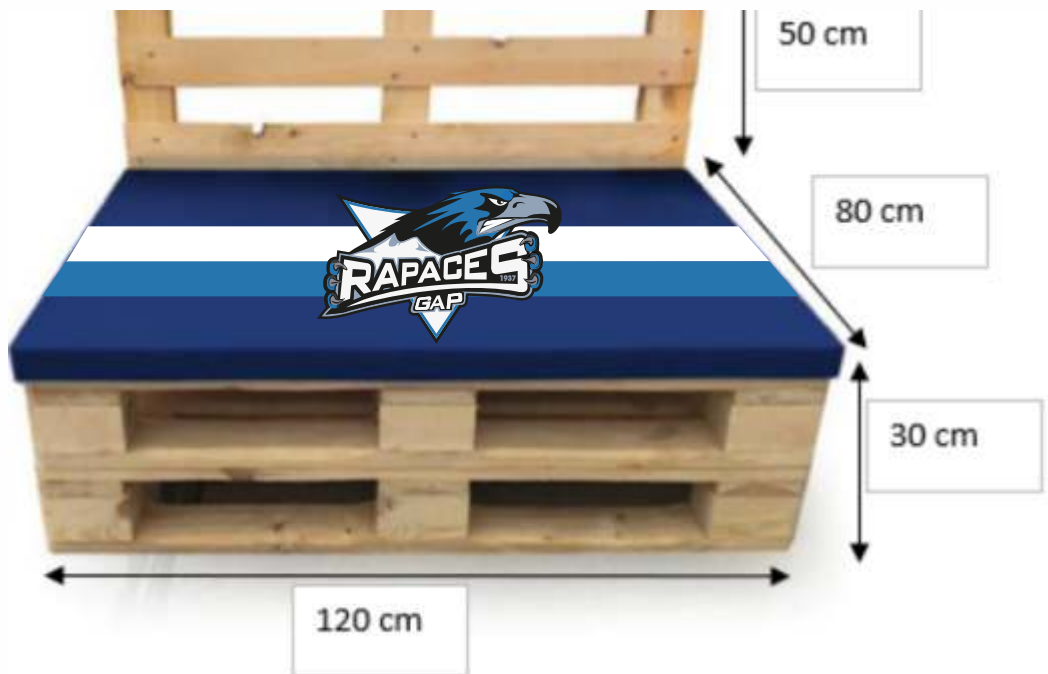

TRAVEL NECK PILLOW			
Quantity	50	150	300

**WE PRODUCE CUSTOM DIMENSION CUSHIONS  
FULL COLOR PRINTED**