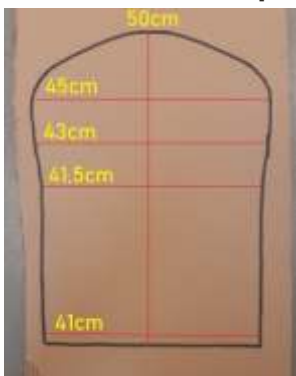

Back seat covers

:: DIGITAL FULL COLOR PRINTED ::

Custom printed all surface, 2 faces
Standard dimensions: 50x40cm
made from 100%polyester lycra 220gr/m2