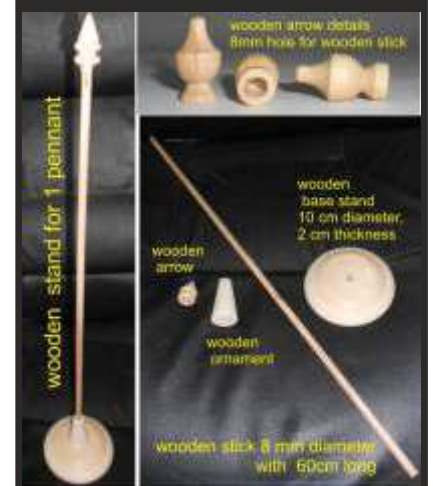

Pennants - CLUB 18x27cm - 1 side printed - wooden balls and stick included

Quantity	5	10	25	50	100	250	500	1,000	2,000

Pennants - CLUB 18x27cm - 2 side printed - wooden balls and stick included

Quantity	5	10	25	50	100	250	500	1,000	2,000

Pennants 20 x 30 cm - 1 side printed - wooden balls and stick included

Quantity	5	10	25	50	100	250	500	1,000	2,000

Fanioane 20 x 30 cm - 2 side printed - wooden balls and stick included

Quantity	5	10	25	50	100	250	500	1,000	2,000

Pennants 25 x 35 cm - 1 side printed - wooden balls and stick included

Quantity	5	10	25	50	100	250	500	1,000	2,000

Fanioane 25 x 35 cm - 2 side printed - wooden balls and stick included

Quantity	5	10	25	50	100	250	500	1,000	2,000

Pennants 28 x 40 cm - 1 side printed - wooden balls and stick included

Quantity	5	10	25	50	100	250	500	1,000	2,000

Pennants 28 x 40 cm - 2 side printed - wooden balls and stick included

Quantity	5	10	25	50	100	250	500	1,000	2,000

Pennants 30 x 45 cm - 1 side printed - wooden balls and stick included

Quantity	5	10	25	50	100	250	500	1,000	2,000

Pennants 30 x 45 cm - 2 side printed - wooden balls and stick included

Quantity	5	10	25	50	100	250	500	1,000	2,000

For dimension 8x10cm, 10x13cm and 14x20cm, there are included 2 printed faces.

Starting from 18x27cm, the pennants have wooden sticks and wooden balls included.

The prices are available for finishing with fringe around. For finishing with cord around, the price is +10%

TRIANGHI

OBUZ

STANDARD

BLAZON

ROTTUND