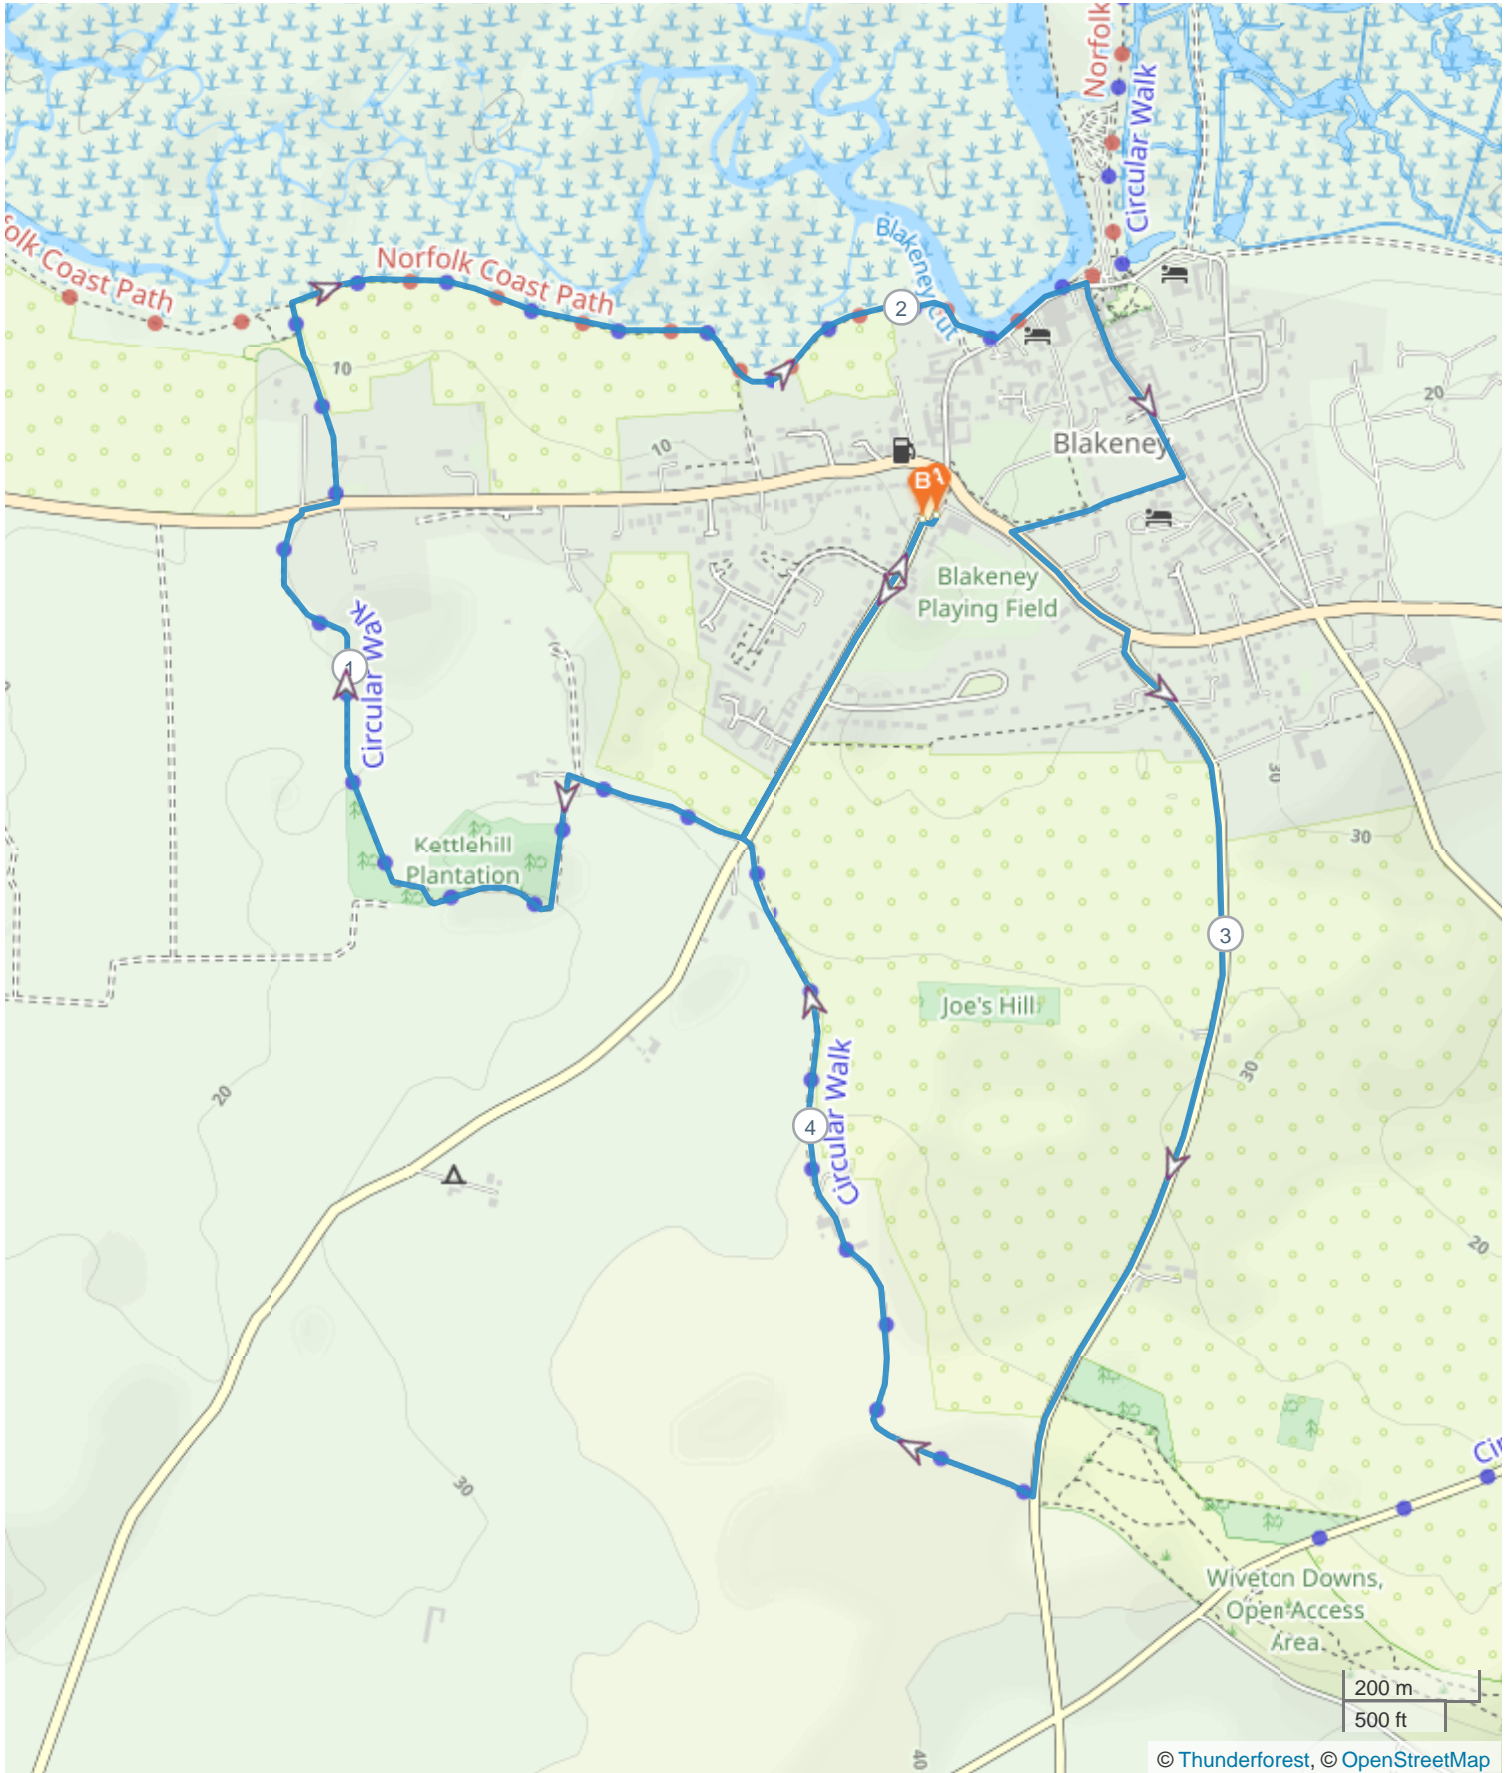

Unnamed Route

ROUTE INFORMATION

ROUTE LENGTH 4.604 miles

START **LAT: 52.952983, LNG: 1.014246**

NOTES

Unnamed Route

ROUTE DIRECTIONS

No	Miles	Turn	Directions
1	0.000		Start on
2	0.017	←	Turn left onto Langham Road
3	0.346	→	Turn right
4	0.503	←	Keep left
5	0.514	←	Turn left
6	1.176	→	Turn right onto Morston Road
7	1.207	←	Turn left
8	1.395	→	Turn right
9	2.049	↗	Turn slight right
10	2.063	↖	Keep left
11	2.098	→	Turn right
12	2.102	←	Turn left onto The Quay
13	2.199	→	Turn right onto High Street
14	2.397	→	Turn right onto Little Lane
15	2.560	↙	Turn sharp left onto New Road
16	2.700	→	Turn right onto Saxlingham Road
17	3.546	→	Turn right
18	3.931	↗	Keep left
19	4.274	↘	Turn sharp right onto Langham Road
20	4.604		FINISH