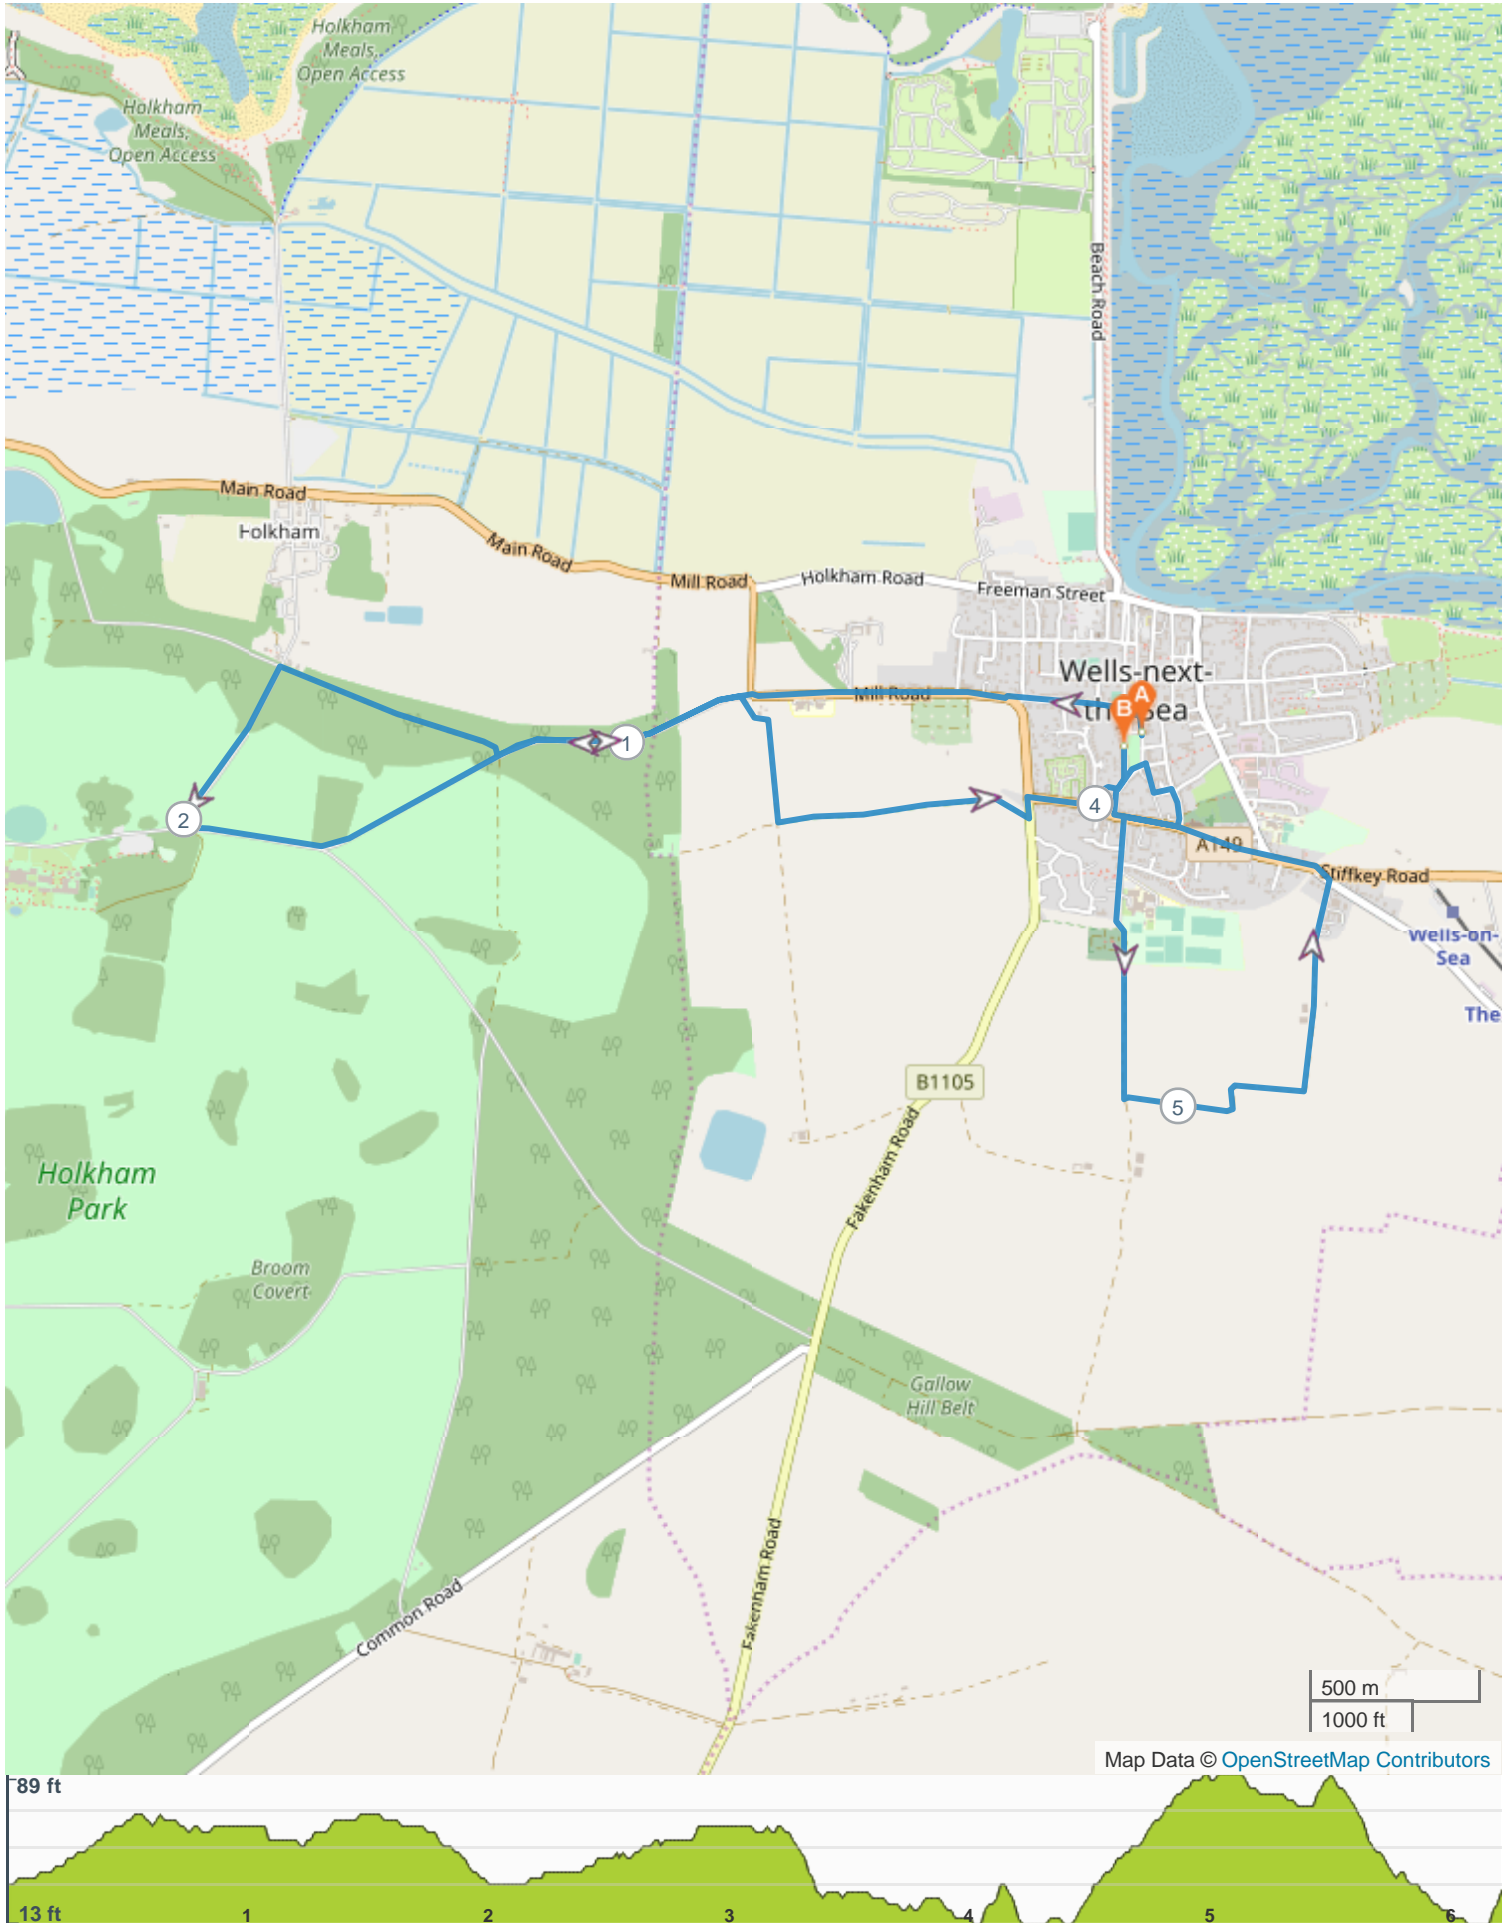

# Unnamed Route

## ROUTE INFORMATION

ROUTE LENGTH 6.203 miles

START **LAT: 52.953735, LNG: 0.851832**

## ROUTE DIRECTIONS

No	Miles	Turn	Directions
1	0.000		Start on The Buttlands
2	0.039	←	Turn left onto Station Road
3	0.255	→	Turn right onto Park Road
4	0.257	←	Turn left
5	0.290	→	Turn right onto Mill Road
6	0.751	←	Turn left
7	1.233	↘	Turn sharp right
8	1.673	→	Turn right onto Holkham Park
9	2.025	↙	Turn sharp left onto Golden Gates Drive
10	2.296	↖	Keep left
11	3.116	↗	Keep right
12	3.372	←	Turn left
13	3.838	↙	Turn sharp left onto Fakenham Road
14	3.876	→	Turn right onto Burnt Street
15	3.990	←	Turn left onto Waterpit Lane
16	4.054	←	Turn left onto Plummers Hill
17	4.079		Keep right onto The Buttlands
18	4.098	↙	Turn sharp left onto The Buttlands
19	4.101	↖	Turn slight left onto The Buttlands
20	4.117	→	Keep right onto Chancery Lane
21	4.127	→	Turn right onto Crown Alley
22	4.217	→	Turn right onto Church Plain
23	4.287	→	Turn right onto Burnt Street
24	4.387	←	Turn left onto Market Lane
25	4.903	←	Turn left
26	5.664	←	Turn left onto Warham Road
27	5.700	←	Turn left onto Warham Road
28	6.080	→	Turn right
29	6.153	↖	Keep left onto Plummers Hill
30	6.168	↖	Turn slight left onto The Buttlands
31	6.203		FINISH