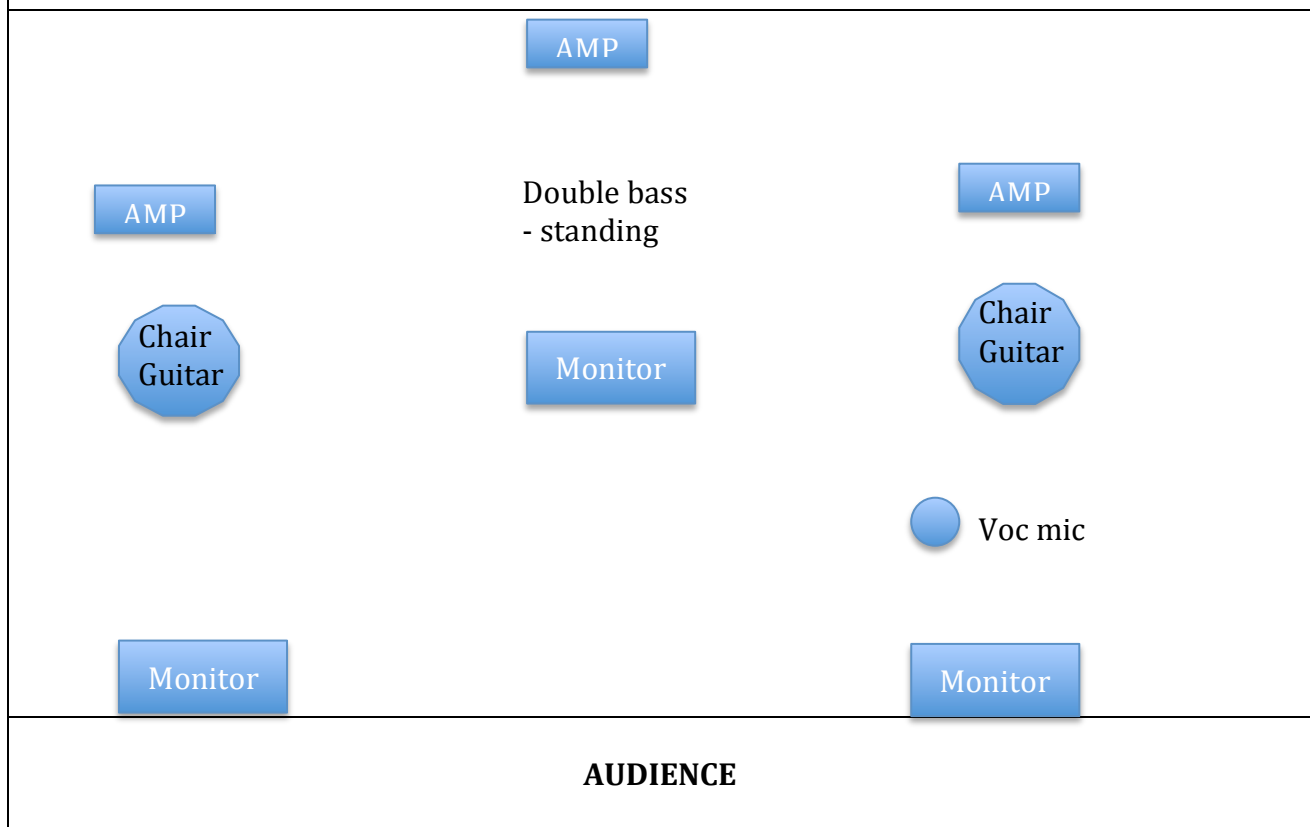

STAGEPLAN - RÊVE BOHÈME - Trio setup

Technical Rider:

Normally we bring our own clip-on microphones and amplifiers for guitars and bass. But on international gigs we sometimes only bring instruments and clip-on microphones.

1) Vocal & lead guitar:

- 1 mic for vocal
- DI box for clip-on microphone type DPA 4099G or Audio Technica Pro 70
- DI Box for guitar amp AER – Compact 60

2) Rhythm guitar

- DI box for clip-on microphone type DPA 4099G or Audio Technica Pro 70
- DI Box for guitar amp AER – Compact 60

3) Bass

- DI Box Bass amp – GALLIEN Krueger MB150E-112
- DI Box for clip on microphone DPA 4099B

4) Chairs & Monitors

- On stage we need 2 chairs without armrest and 3 monitors with individual sends.

Contact: reve@reve.dk , Phone: Jens Fuglsang +45 22865210, Robert Pilgaard +45 51202950