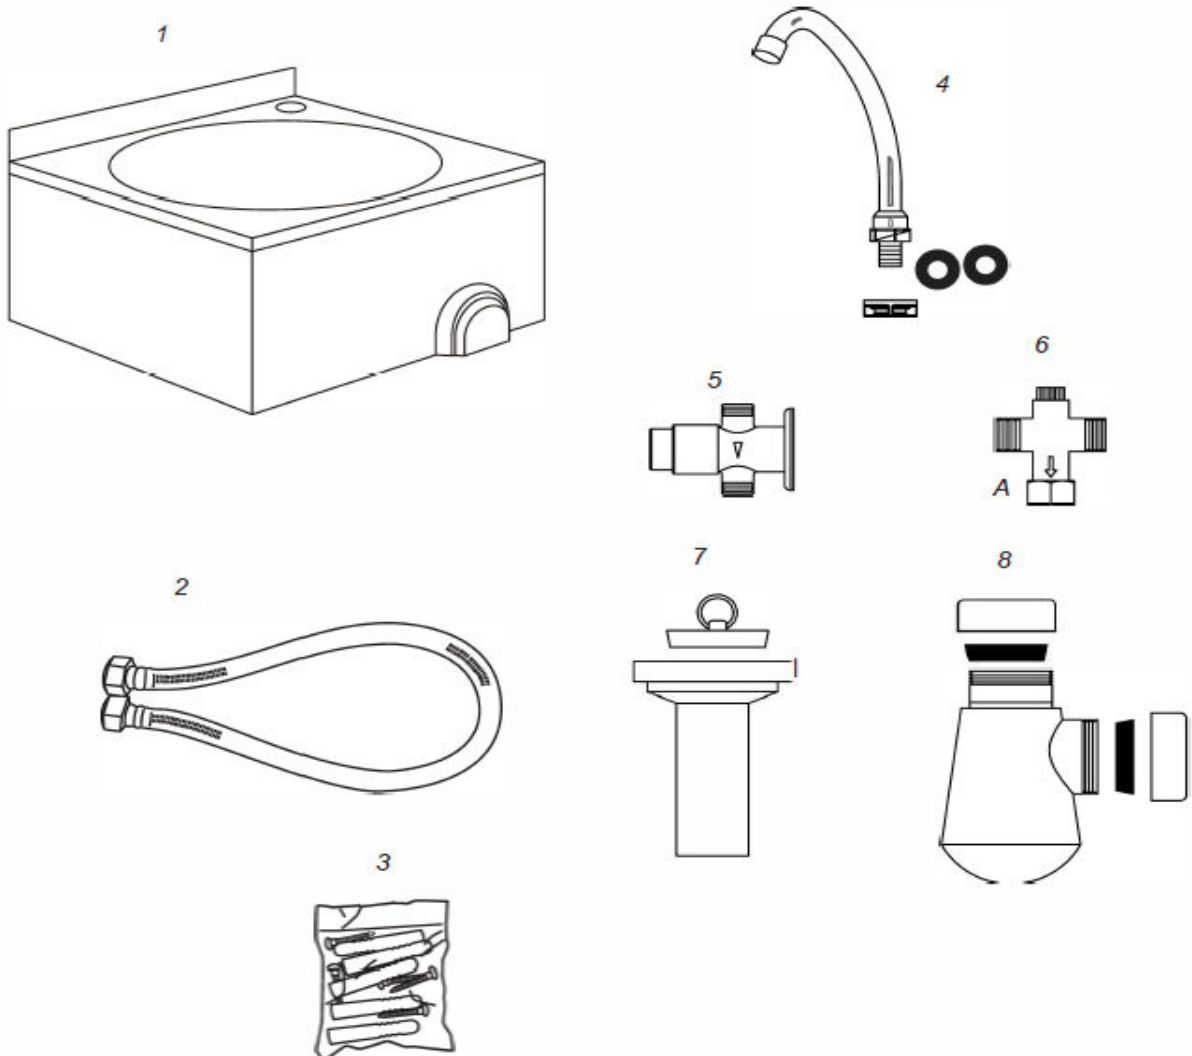

Exploded view
Hand washbasin with knee control
model Justin (Art. Nr. 353-1007)

SARO Gastro-Products GmbH
Sandbahn 6, 46446 Emmerich am Rhein, GERMANY
Tel. +49 (0) 2822-9258-0 www.saro.de

- 1 - wash basin
- 2 - 3 x flexible hose
- 3 - mounting material (dowels and screws)
- 4 - tap with gaskets
- 5 - push button
- 6 - mixing valve (part A: rotary knob for setting water ratio warm/cold)
- 7 - drainage unit
- 8 - siphon

Attention: after pressing the push button (5) the water runs for approx. 15-20 seconds, not adjustable!