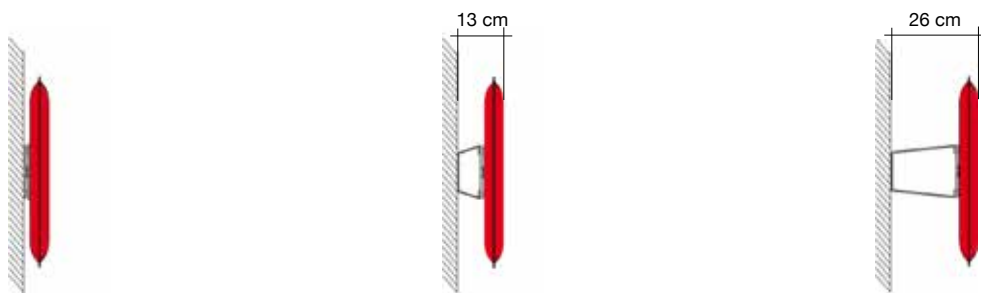

SPECIFICATION

Range: **MITESCO**
Design: **Michele De Lucchi**

“Snowsound Technology” sound-absorbing element fixed to the wall.

Panel description:

Both faces with convex section 36 mm thick, consisting of an internal padding in variable density polyester fiber. The density decreases moving towards the heart of the panel, which is covered on both sides with Trevira CS® polyester fabric, solidly applied to the padding. The panel is double sided, with same characteristics on both sides. It is characterized by the rigid edge obtained by the manufacturing process itself, without any supporting and/or stiffening frame. The panel is equipped with two series of punched holes for anchoring to the appropriate supports.

Panel dimension: 75x44 cm
119x44 cm
159x44 cm
All formats can be used both vertically and horizontally

Fixing description:

Two pairs of techno polymer supports are fixed through the panel holes. Visible on both sides, covered on the front by a techno polymer casing. A stiffening bar, made of epoxy powder coated steel, is fixed both to the rear supports and directly to the panel through screws. The panel can be fixed to the wall using epoxy powder coated spacers (3mm thick) or directly by means of special screws.