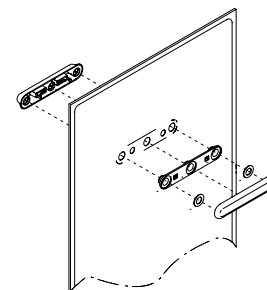

SPECIFICATION

Range: **MITESCO**
Design: **Michele De Lucchi**

“Snowsound Technology” sound-absorbing element fixed to the wall.

Panel description:

Both faces with convex section 36 mm thick, consisting of an internal padding in variable density polyester fiber. The density decreases moving towards the heart of the panel, which is covered on both sides with Trevira CS® polyester fabric, solidly applied to the padding. The panel is double sided, with same characteristics on both sides. It is characterized by the rigid edge obtained by the manufacturing process itself, without any supporting and/or stiffening frame. The panel is equipped with two series of punched holes for anchoring to the appropriate supports.

Panel dimension: 75x44 cm
119x44 cm
159x44 cm
All formats can be used both vertically and horizontally

Fixing description:

Two pairs of techno polymer supports are fixed through the panel holes. Visible on both sides, covered on the front by a techno polymer casing. A stiffening bar, made of epoxy powder coated steel, is fixed both to the rear supports and directly to the panel through screws. The panel can be fixed to the wall using epoxy powder coated spacers (3mm thick) or directly by means of special screws.