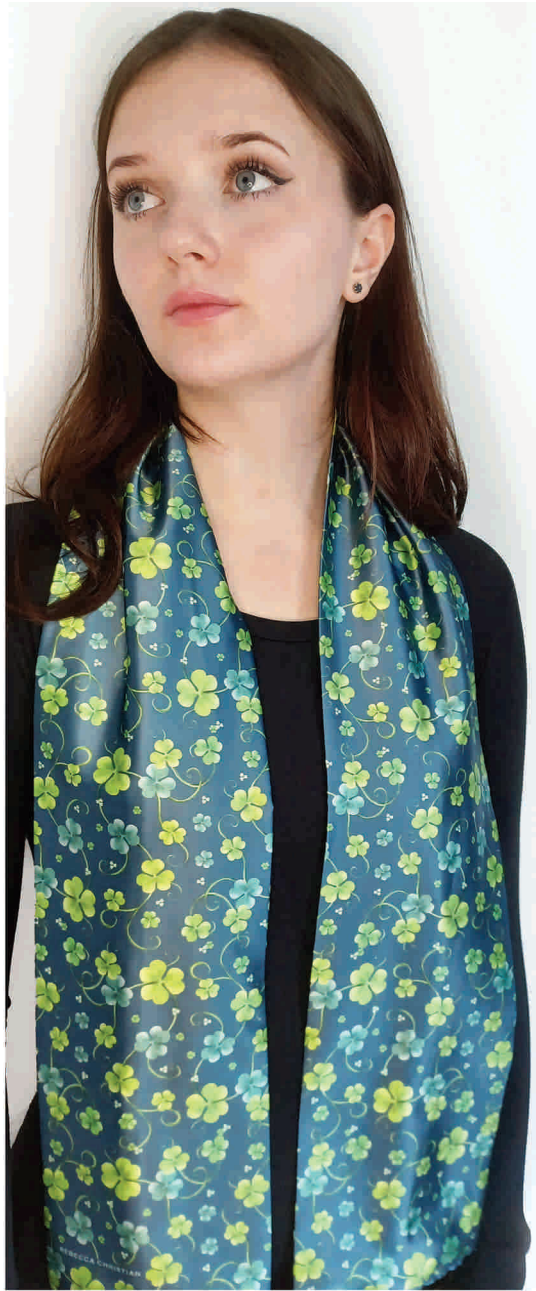

## *Interiors*

LUSCIOUS VELVET

NATURAL LINEN

BY THE METRE & TABLE RUNNER

WALLPAPER