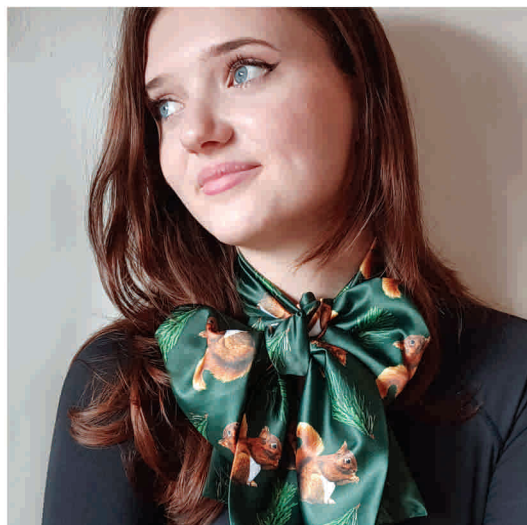

WATERCOLOUR ARTWORK