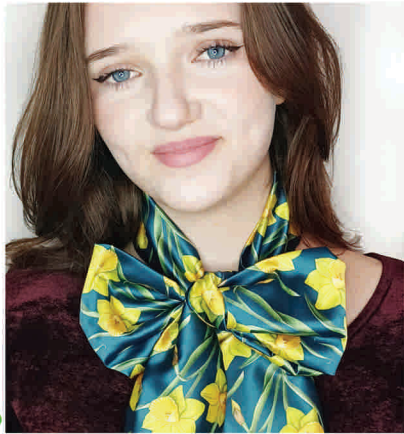

WATERCOLOUR ARTWORK