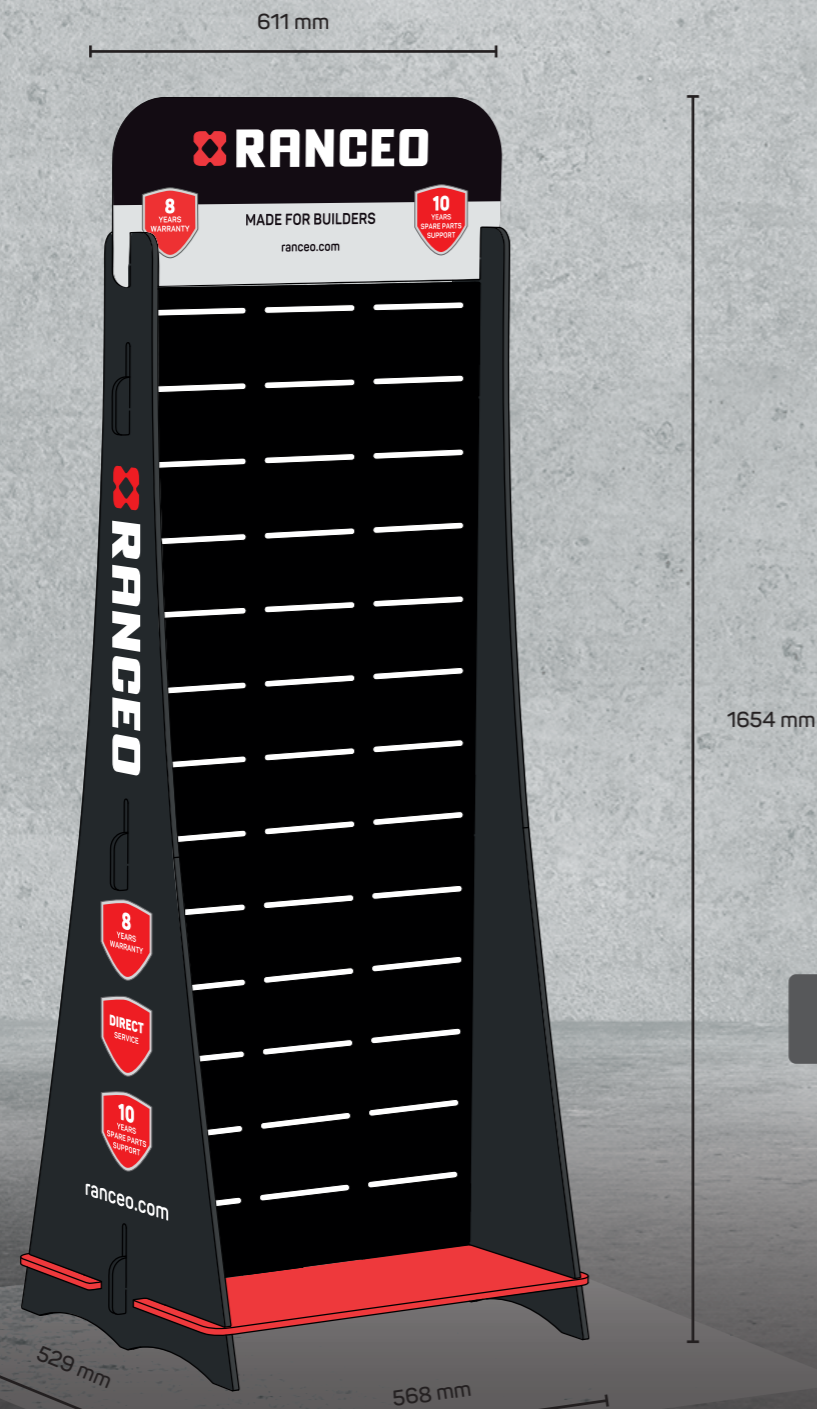

POS
STORE APPEARANCE

RANCEO floor display

Heavy-duty wooden floor display with print on each side and milled-out holes to fit the industry's product hooks.

Easy to assemble without the use of tools.

Choose a floor display that visually frames RANCEO's quality products and increases the visibility of the brand's product category.

Can be used as single-sided and double-sided.

EAN: 5710444946004
ART NO: 9460

RANCEO

MADE FOR BUILDERS

RANCEO light sign

Top sign with light for mounting on top of a store's shelving systems – for example the perforated plate system.

EAN: 5710444940002
ART NO: 9400

RANCEO

MADE FOR BUILDERS