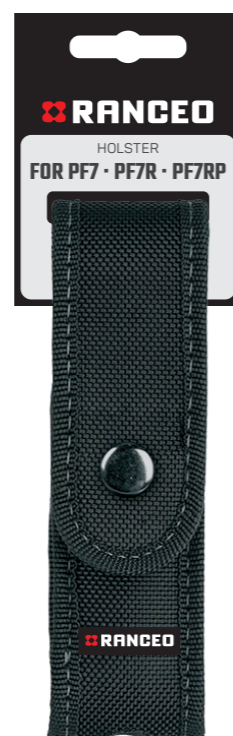

### RANCEO 2850 mAh

Rechargeable battery  
3,8V 2850mAh 10,83Wh  
Fits headlamp:  
PH14R

EAN: 5710444982002  
ART NO: 9820  
DB NO: 2258346

### Flashlight holster

Extra strong nylon holster  
with velcro closure and  
press stud for the  
RANCEO model PT2

Can be mounted  
in the belt.

EAN: 5710444983009  
ART NO: 9830  
DB NO: 2258357