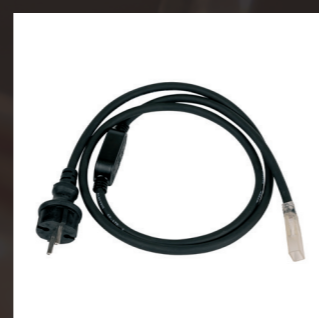

**230V - SQUARE STICK**

230V cable 150 cm ·  
 For LED Strips

EAN: 5710444950100  
 ART NO: 9501  
 DB NO: 2261384

**L-CONNECTOR**

Corner extension unit ·  
 For LED Strips

EAN: 5710444954009  
 ART NO: 9540  
 DB NO: 2261364