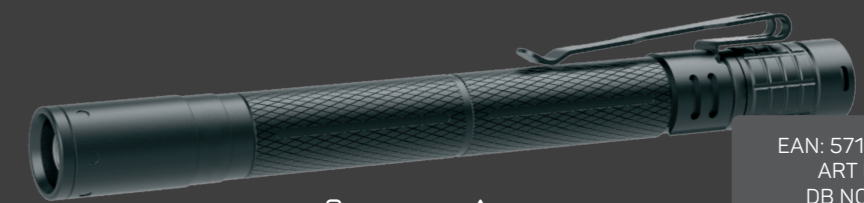

## Extra robust pencil flashlight

With its powerful pocket clip, it can easily be attached / detached in your pocket when the task needs lighting. PF4 has 2 light modes - 100% - 50%, as well as Smart Focus function for optimal and precise adjustment from wide to focused light beam.