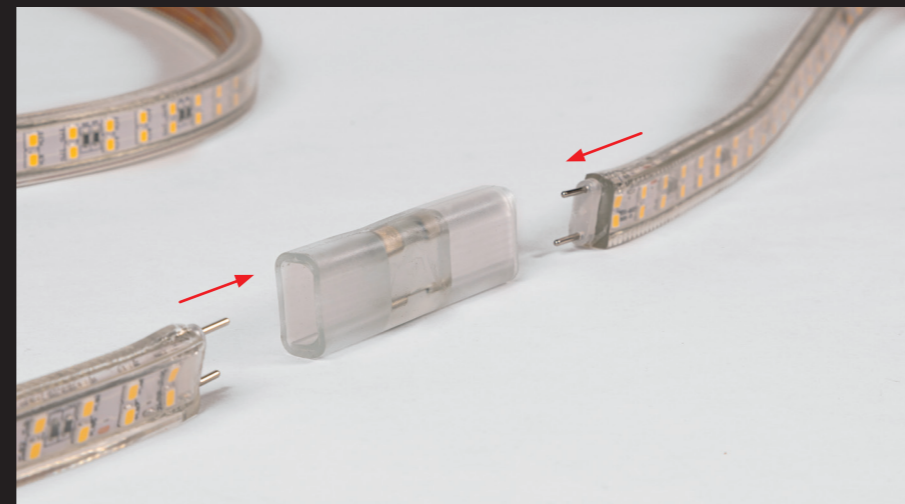

Fleksible combinations

*See Snake*

If the See Snake LED Strip Light is to be extended or shortened, on each LED a transparent field is indicated at each meter where it can be cut over. Thus, the See Snake can be extended straight out, corner connected or T connected, which means that the system can be adapted to each lighting need.

L-CONNECTOR

T-CONNECTOR

I-CONNECTOR

**Here an example based on the I-CONNECTOR:**

**See Snake**  
**LED STRIP LIGHT**  
 FOR CONSTRUCTION SITES

**ACCESSORIES**

Flexible connection options,  
 extensions and combination solutions.