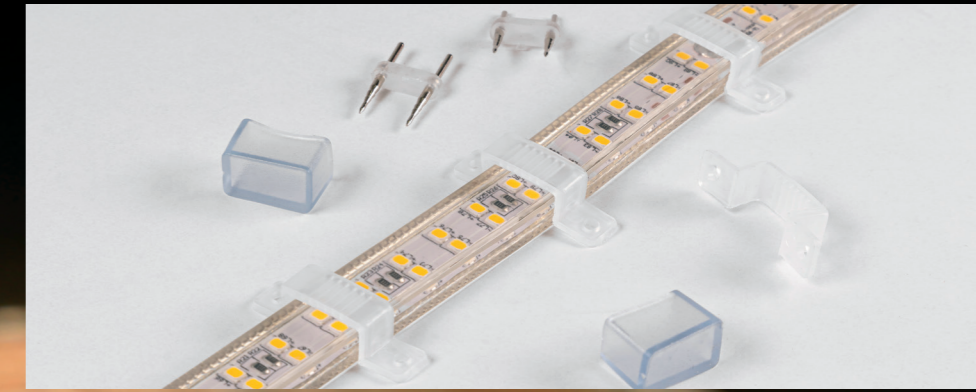

Fleksible combinations

*See Snake*

If the See Snake LED Strip Light is to be extended or shortened, on each LED a transparent field is indicated at each meter where it can be cut over. Thus, the See Snake can be extended straight out, corner connected or T connected, which means that the system can be adapted to each lighting need.

L-CONNECTOR

T-CONNECTOR

I-CONNECTOR

**Here an example based on the I-CONNECTOR:**

**See Snake**  
**LED STRIP LIGHT**  
 FOR CONSTRUCTION SITES

**ACCESSORIES**

Flexible connection options,  
 extensions and combination solutions.

See Snake LED Strip Lights can be extended, fits to corners or combined with two or three LED Strip Light. In addition, they can also be extended to meet a given length requirement.

**RANCEO LIGHT DIMMER - ROUND STICK**