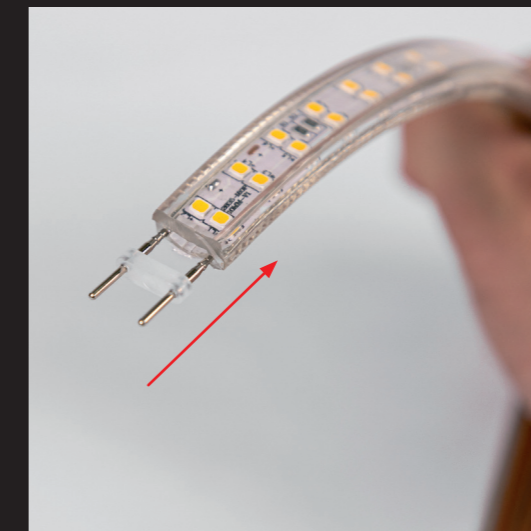

Fleksible combinations

*See Snake*

If the See Snake LED Strip Light is to be extended or shortened, on each LED a transparent field is indicated at each meter where it can be cut over. Thus, the See Snake can be extended straight out, corner connected or T connected, which means that the system can be adapted to each lighting need.

L-CONNECTOR

T-CONNECTOR

I-CONNECTOR

**Here an example based on the I-CONNECTOR:**

**See Snake**  
**LED STRIP LIGHT**  
 FOR CONSTRUCTION SITES

**ACCESSORIES**

Flexible connection options,  
 extensions and combination solutions.

See Snake LED Strip Lights can be extended, fits to corners or combined with two or three LED Strip Light. In addition, they can also be extended to meet a given length requirement.

**RANCEO LIGHT DIMMER - ROUND STICK**