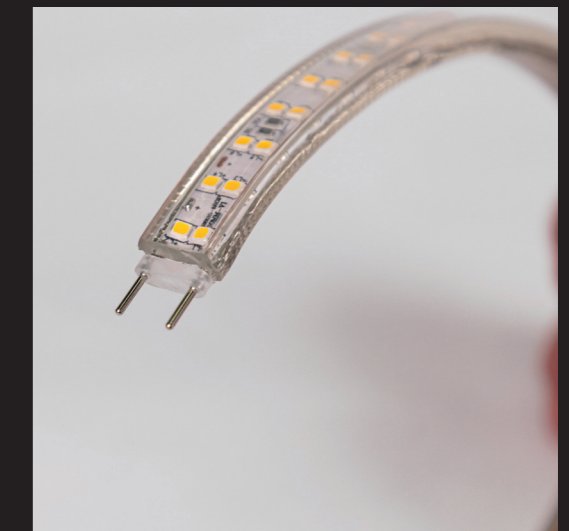

Fleksible combinations

*See Snake*

If the See Snake LED Strip Light is to be extended or shortened, on each LED a transparent field is indicated at each meter where it can be cut over. Thus, the See Snake can be extended straight out, corner connected or T connected, which means that the system can be adapted to each lighting need.

L-CONNECTOR

T-CONNECTOR

I-CONNECTOR

**Here an example based on the I-CONNECTOR:**

**See Snake**  
**LED STRIP LIGHT**  
 FOR CONSTRUCTION SITES

**ACCESSORIES**

Flexible connection options,  
 extensions and combination solutions.