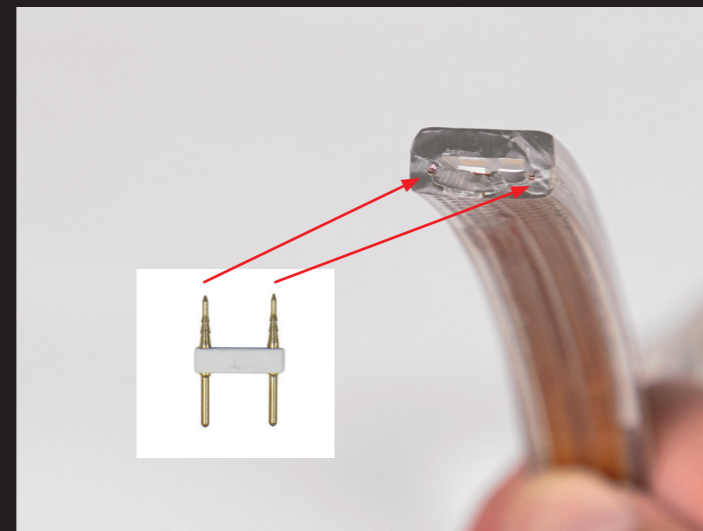

Fleksible combinations

*See Snake*

If the See Snake LED Strip Light is to be extended or shortened, on each LED a transparent field is indicated at each meter where it can be cut over. Thus, the See Snake can be extended straight out, corner connected or T connected, which means that the system can be adapted to each lighting need.

L-CONNECTOR

T-CONNECTOR

I-CONNECTOR

**Here an example based on the I-CONNECTOR:**

**See Snake**  
**LED STRIP LIGHT**  
 FOR CONSTRUCTION SITES

**ACCESSORIES**

Flexible connection options,  
 extensions and combination solutions.

See Snake LED Strip Lights can be extended, fits to corners or combined with two or three LED Strip Light. In addition, they can also be extended to meet a given length requirement.

**RANCEO LIGHT DIMMER - ROUND STICK**