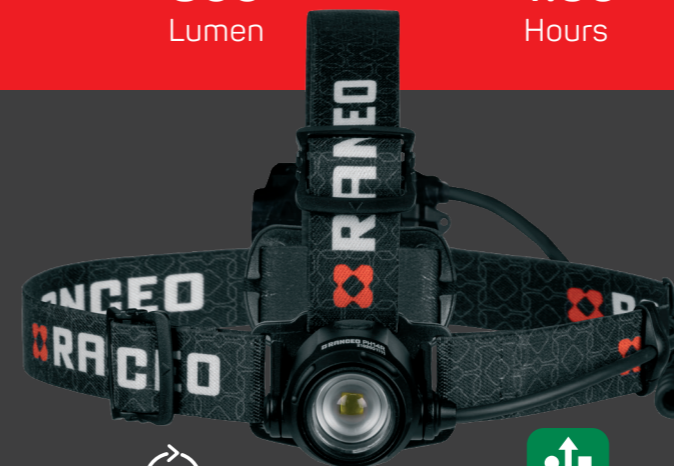

# PH14R

HEADLAMP

SMART FOCUS

2 METER DROP TEST

800 Lumen

4:30 Hours

170 Meters

Red rear light on the battery box