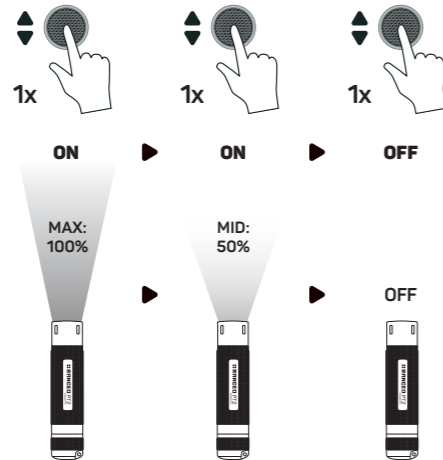

USER MANUAL

PT2 FLASHLIGHT

3X AAA
INCL.

MADE FOR BUILDERS

IP IPX6

2 METER
DROP TEST

RANCED
Copenhagen, Denmark
+45 38 71 69 59

Discover other
products at:
ranceo.com