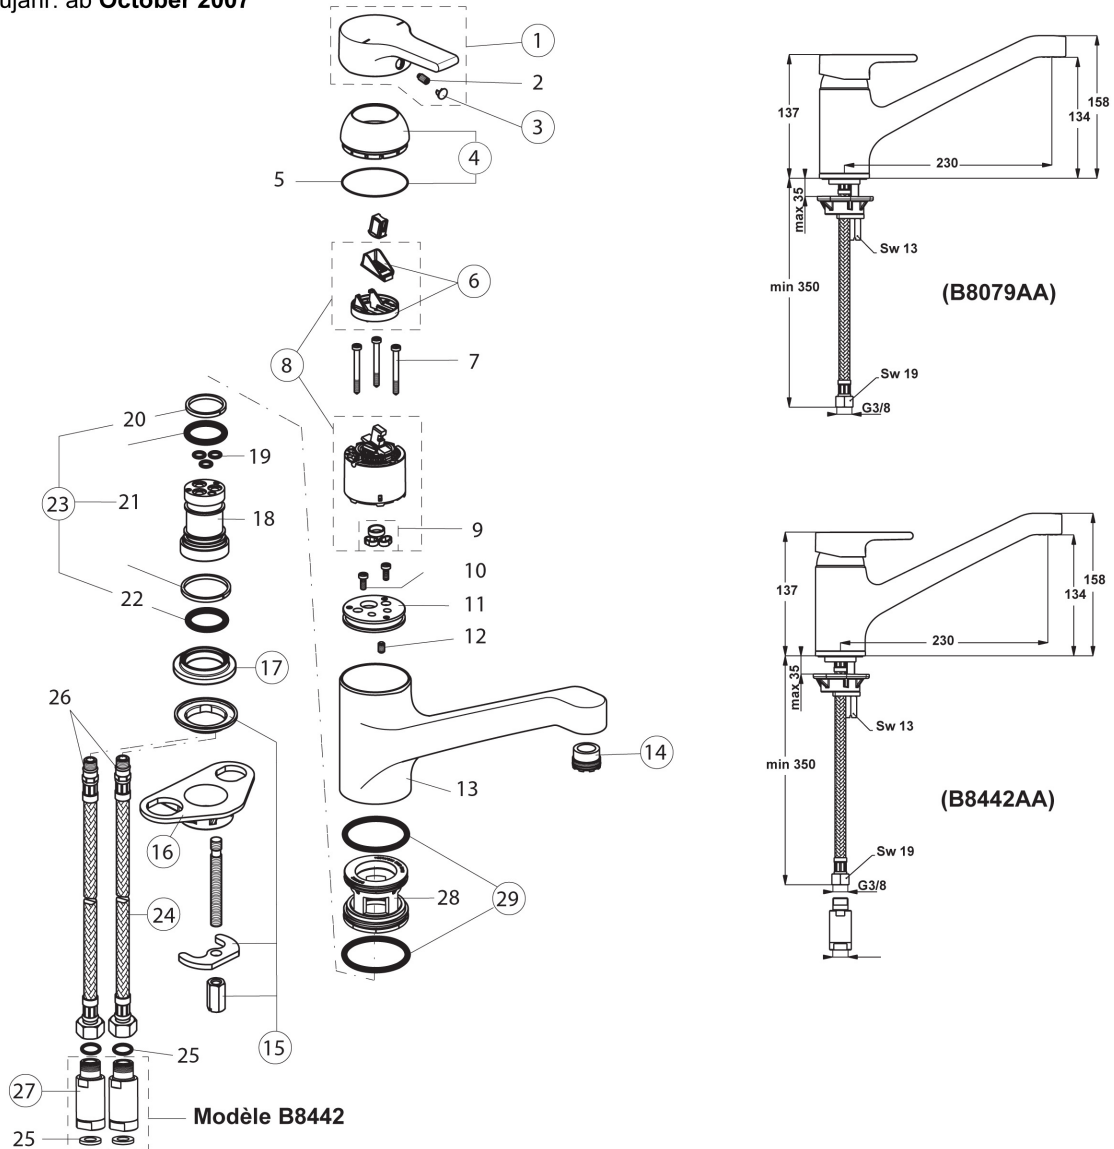

ACTIVE (B8079AA;B8442AA;B8665AA)

Baujahr: ab **October 2007**

Pos.	Signify	Spare parts-Nr	Quantity	Pos.	Signify	Spare parts-Nr	Quantity
1	Lever,w/logo ISI-compl.	B960672AA	1 Pcs.	19	O-Ring \varnothing 7x2		3 Pcs.
2	Screw M5x10		1 Pcs.	20	Gleitring 27.3-31.7-3		1 Pcs.
3	Cap decorative	B960473AA	1 Pcs.	21	O-Ring \varnothing 26.64x2.62		2 Pcs.
4	Rosette-compl.	B960276AA	1 Set	22	Gleitring 34.6-38.9-3		1 Pcs.
5	O-Ring \varnothing 40x1		1 Pcs.	23	Service kit spout	B960231NU	1 Pcs.
6	Volume stop	A860700NU	1 Pcs.	24	Flex hose F3/8	B960474NU	1 Pcs.
7	Screw M4x39		3 Pcs.		M10x1C/L445		
8	Cartridge \varnothing 47mm	A960500NU	1 Pcs.	25	Sealing ring for pos.24		2 Pcs.
9	O-Ring-set		1 Set	26	O-Ring \varnothing 7.65x1.78		2 Pcs.
10	Oval-head screw M4x10		2 Pcs.	27	Noice reducer for flexible hoses	A963777AT	2 Pcs.
11	Adapter		1 Pcs.		Bushing for ki		1 Pcs.
12	Screw M5x8		1 Pcs.	28	Bushing for ki		1 Pcs.
13	Body kitchen		1 Pcs.	29	O-Ring \varnothing 44x2	A961338NU	2 Pcs.
14	Aerator Honeycomb	B960366NU	1 Pc				
	Cache M21.5x1						
15	Fixation set	B960232NU	1 Pcs.				
16	U plate support		1 Pcs.				
	bracket fixing kit	A962328NU					
17	Rosette decorative	B960407AA	1 Pcs.				
18	Manifold kitchen,M10x1		1 Pcs.				